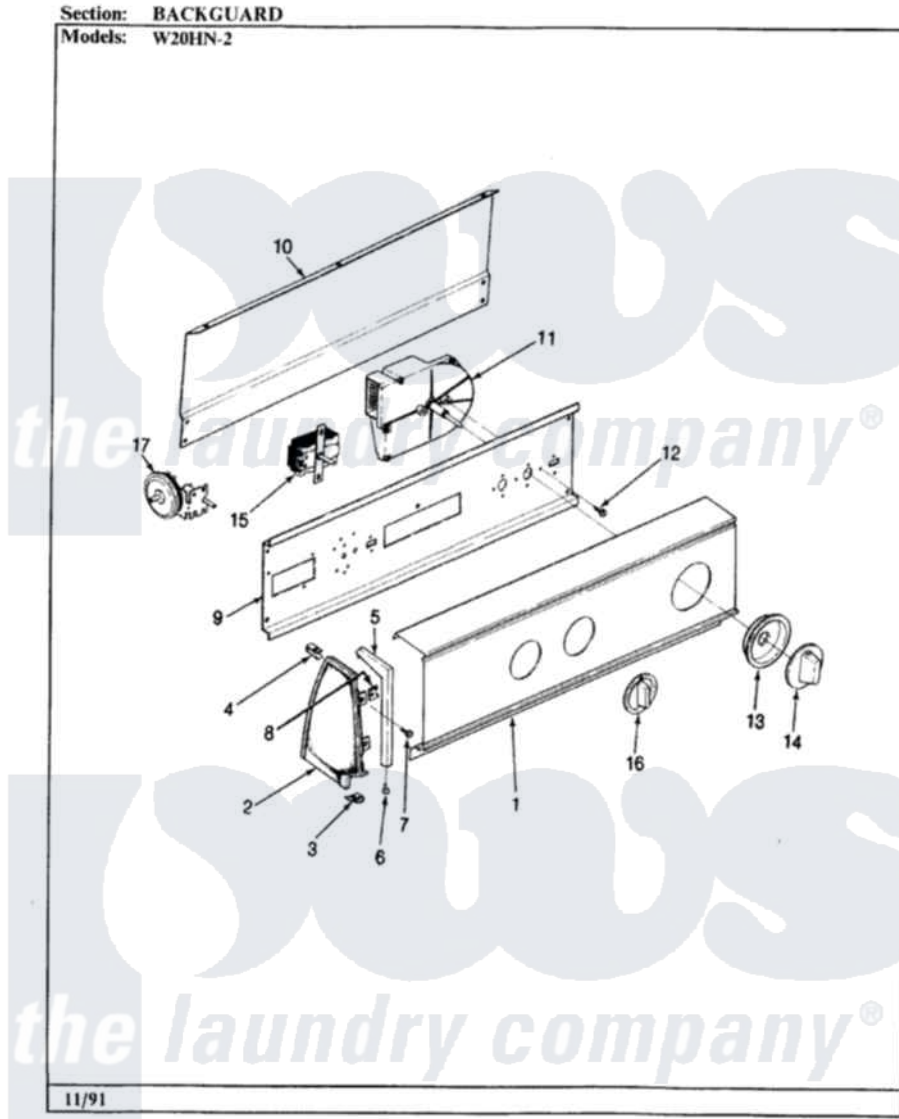

Magic Chef W20JN5SC 02 - CONTROL PANEL (REV. A-D)(W20JN5SC)

Magic Chef [Residential Magic Chef W20JN5SC Washer Parts](#) Parts Diagram 02 - CONTROL PANEL (REV. A-D)(W20JN5SC)

[Click on the part number to view part](#)

Item	Original Part Number	Replaced By	Status	Part Description
1	35-2847			Control Panel
2	25-7852			Speedclip, Rr Shld To End Cap
"	25-7435	33002917		Screw, No.10-16
3	25-7851			Speedclip, End Cap To Top
"	25-7702			Speedclip, End Cap To Control Panel
"	35-2669		Not Available	CAP, END (LT)(WHT)
"	35-2668	21001453		Cap- End
"	34-9487		Not Available	PLATE, REINFORCEMENT
"	25-7649	910187		Screw
"	25-7697	25-2219		Screw
4	53-0277		Not Available	TRIM, END CAP (RT)
"	53-0278		Not Available	TRIM, END CAP (LT)
"	25-7760			Screw
5	25-3092	90767		Screw, 8A X 3/8 HeX Washer Head Tapping