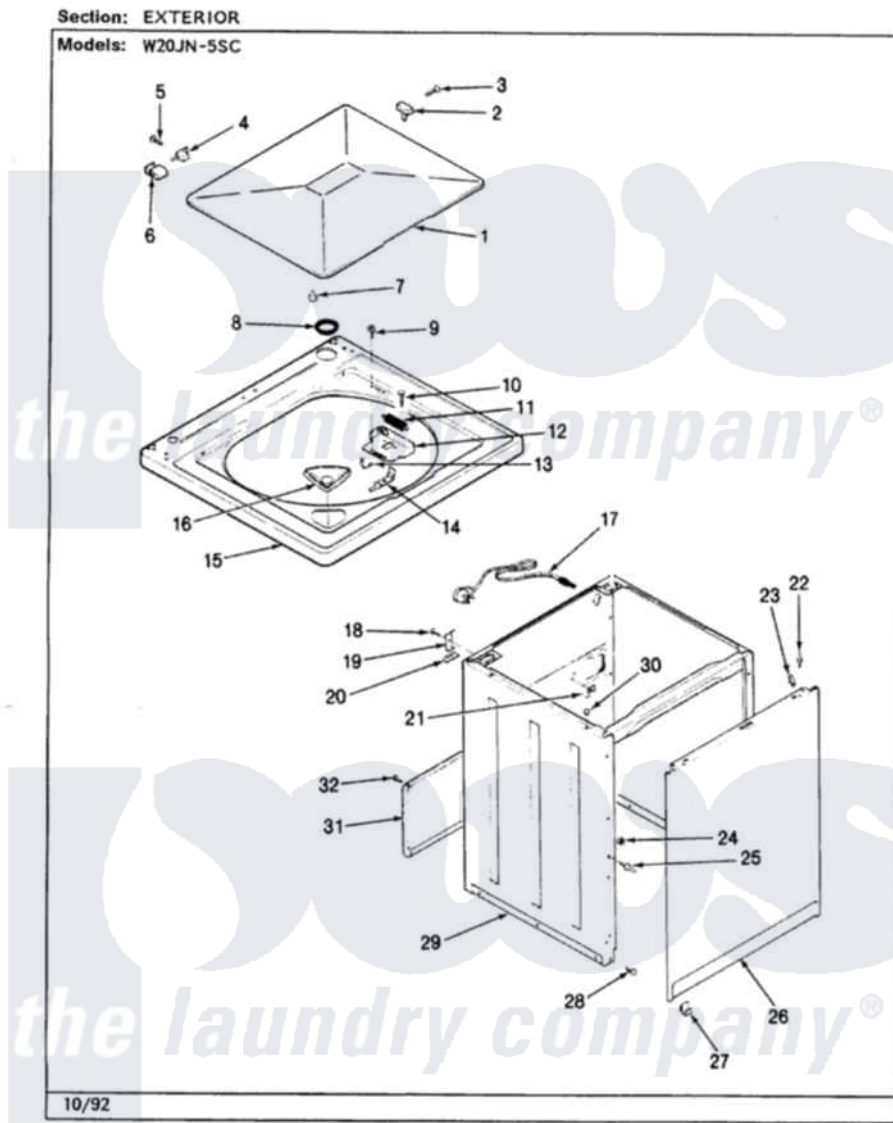

Magic Chef W20JN5SC 03 - EXTERIOR (W20JN5SC)(REV. A-D)

Magic Chef [Residential Magic Chef W20JN5SC Washer Parts](#) Parts Diagram 03 - EXTERIOR (W20JN5SC)(REV. A-D)

[Click on the part number to view part](#)

Item	Original Part Number	Replaced By	Status	Part Description
1	35-3062	35-2026		Lid
2	25-7436			Nylite Washer
"	43-0057			Actuator, Door Switch
3	25-7438			Screw
4	25-7086	Y0308025		Washer, Stainless Steel
"	35-2045			Pin, Hinge
5	25-7893			Screw
6	35-2044			Hinge, Lid
7	35-0581			Bumper, Door
8	35-2063			Bushing, Insulator
9	25-7463	7101P012-60		Screw
10	25-7437	40040701		Screw, Tapping No.6b-20
11	35-2814	12001187		Kit, Lid Switch Assembly
12	35-2795	12001187		Kit, Lid Switch Assembly
13	25-7878			Clip
14	35-2805	12001187		Kit, Lid Switch Assembly

15	35-2739		Top, Cabinet
16	35-2731	21001167	Dispenser, Bleach
17	35-0680		Not Available
18	25-7893		CORD, POWER
19	33-7450	35-2846	Screw
20	33-0930		Hinge, Cabinet Top
21	25-7796	596669	Pad, Top Hinge
22	53-0643		Clamp, Manifold
23	25-7220		Pin, Locator
24	25-0224	3400029	Clip, Cabinet Top
25	53-0643		Nut, Adapter Plate
26	35-2084		Pin, Locator
27	53-0120		Panel, Front
28	33-2653		Clip, Front Panel
29	35-2106	21001871	Bumper, Cabinet
30	33-2653		Cabinet
31	35-2108	21001871	Bumper, Cabinet
32	25-7733	681414	Cabinet
			Screw, 10AB X 1/2