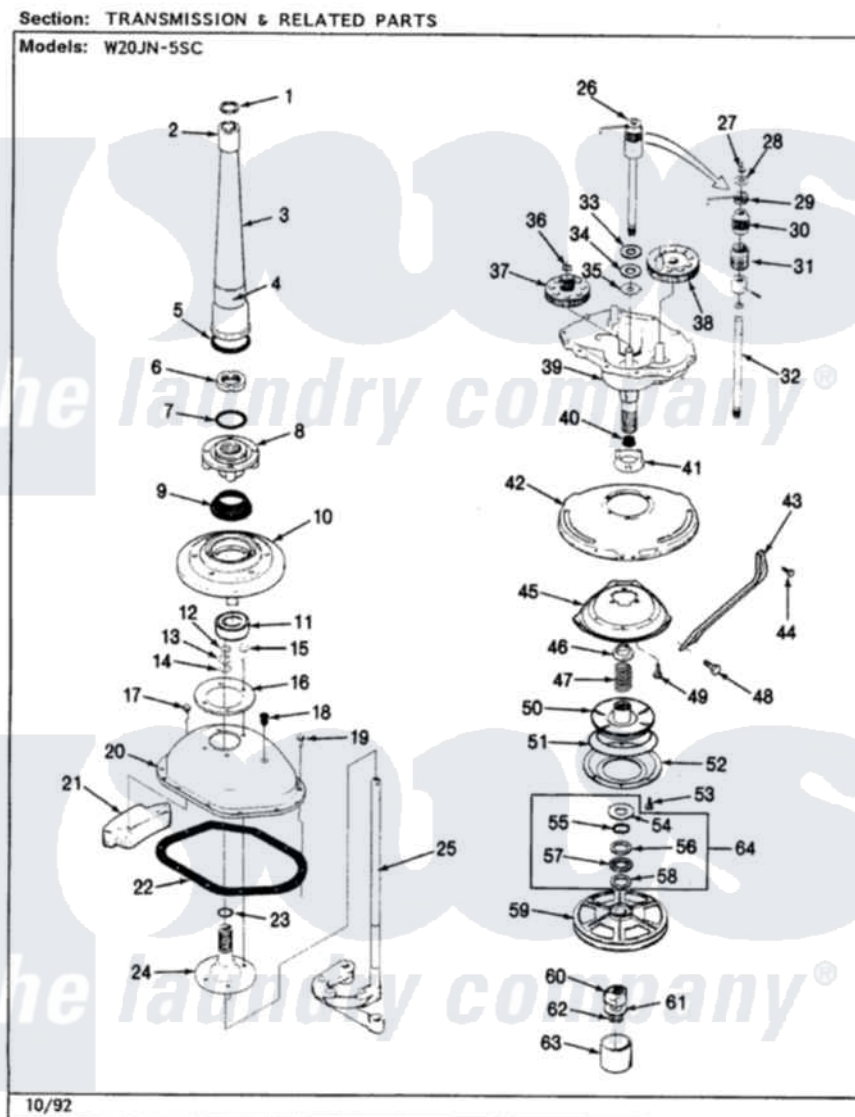

Magic Chef W20JN5SC 04 - TRANS. & REL. PARTS (W20JN5SC)(REV. A-D)

Magic Chef [Residential Magic Chef W20JN5SC Washer Parts](#) Parts Diagram 04 - TRANS. & REL. PARTS (W20JN5SC)(REV. A-D)

[Click on the part number to view part](#)

Item	Original Part Number	Replaced By	Status	Part Description
1	25-7941			"O" Ring, Agr Drive Shaft
2	35-2835	21001066		Bearing, Centerpost
3	35-2792	21001401		Center Pos
4	33-6790			Bearing, Agitator
"	35-2983		Not Available	CENTERPOST ASSY.
5	35-2906			Seal, Centerpost Bottom
6	35-2791			Nut, Spin Tube
7	25-7938			"O" Ring, Basket Drive Hub
8	35-3647	W10219156		Tub Seal
"	35-2715		Not Available	BASKET DRIVE HUB ASSY
9	35-2974			Tub Seal/Hub Assembly
10	35-2716	12001561		Bearing And Seal Housing Assembly
11	35-2972	12001561		Bearing And Seal Housing Assembly