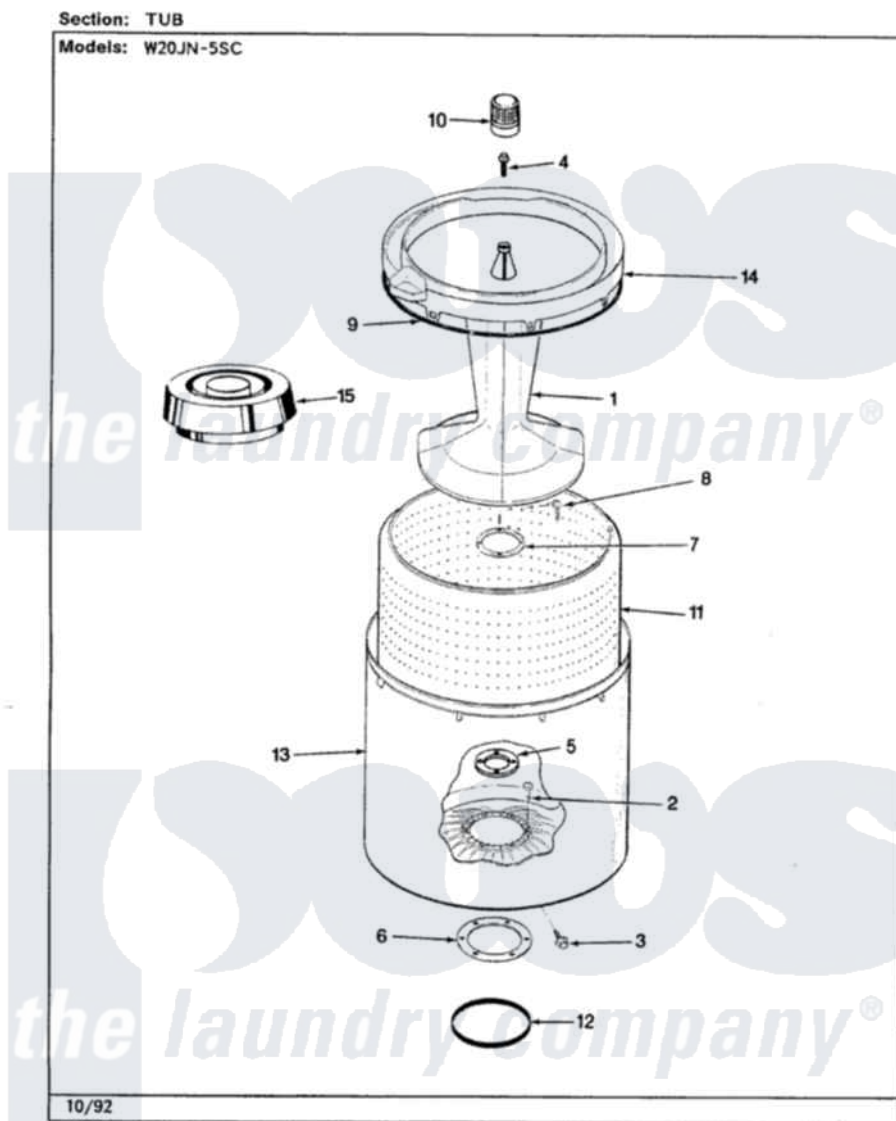

Magic Chef W20JN5SC 05 - TUB (W20JN5SC)(REV. A-D)

Magic Chef [Residential Magic Chef W20JN5SC Washer Parts](#) Parts Diagram 05 - TUB (W20JN5SC)(REV. A-D)
Click on the part number to view part

Item	Original Part Number	Replaced By	Status	Part Description
1	35-3580			Agitator
"	35-2717	35-3580		Agitator
2	25-7947	21001063		Screw, Shoulder
3	25-7953	22002933		Screw
4	25-7948	W10309247		Screw
5	35-3685			Gasket, Basket To Centerpost
"	35-2980	35-3685		Gasket, Basket To Centerpost
6	35-3686			Gasket, Tub To Housing
"	35-2979			Gasket, Tub/Hsg
7	35-3014			Gasket And Reinf. Plate Assembly
8	25-7783	4356852		Screw
9	35-2328			Seal, Tub Top
10	35-2733			Cap, Agitator
11	35-3016		Not Available	BASKET ASSY
12	35-2978			Seal, Tub/Housing
13	35-3700			Tub Assembly

"	35-2952	35-3700	Tub Assembly
14	35-2262	Not Available	SHIELD, TUB TOP
"	35-2034	Not Available	TOP, TUB
"	35-3578	Not Available	TOP, TUB
15	35-2550		Dispenser, Rinse