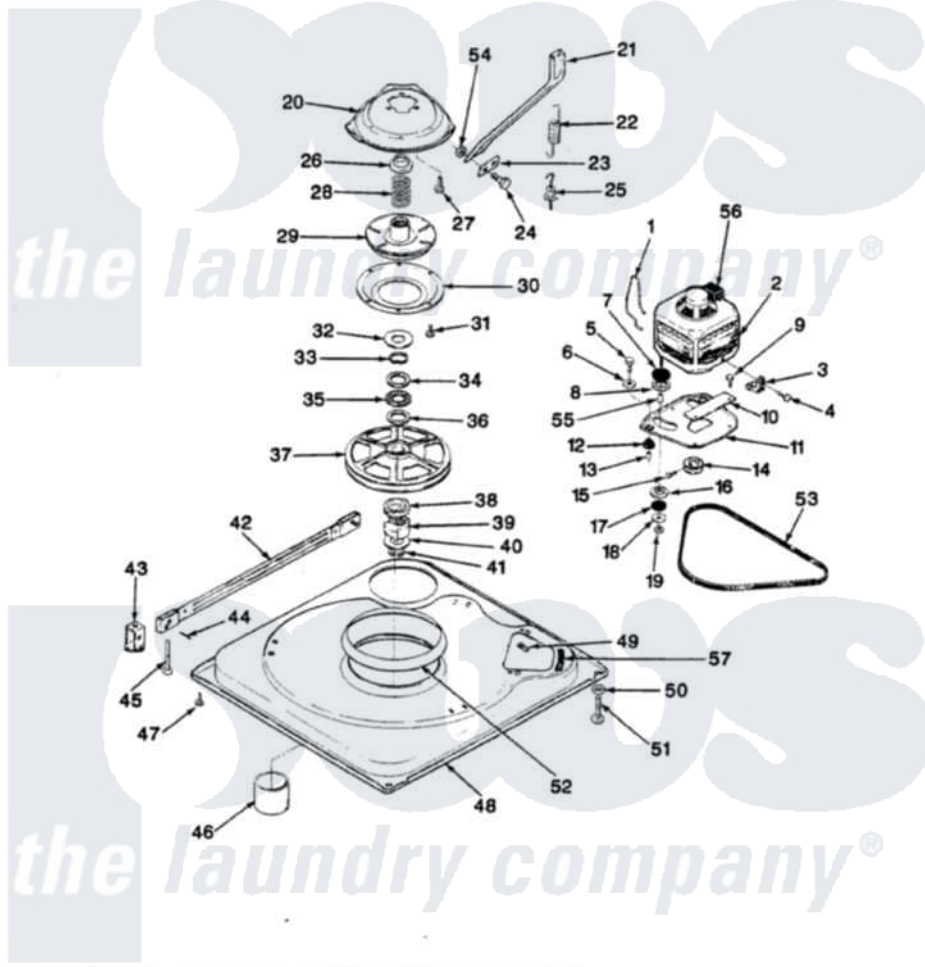

Magic Chef W20JY1 02 - BASE & DRIVE (REV. E-F)

SECTION: BASE & DRIVE
MODEL: W20JN-1

Issue Date: 4/90

Magic Chef [Residential Magic Chef W20JY1 Washer Parts](#) Parts Diagram 02 - BASE & DRIVE (REV. E-F)
Click on the part number to view part

Item	Original Part Number	Replaced By	Status	Part Description
1	35-0235			Spring, Motor Pivot
2	35-2030		Not Available	MOTOR
"	LA-2002		Not Available	MOTOR KIT
3	33-9945			Slide, Foot
4	25-7418	33001178		Back, Tumbler
5	25-7833	21001977		Screw
6	25-7834			Washer, Motor/Base Screw
7	33-9946			Isolator, Motor
8	33-9944	35-3570		Washer, Motor Pivot
9	25-3083	212951		Screw, No.6-32 X 1/4 Inch
10	33-9947		Not Available	DBL.PIVOT SLIDE
"	35-2810	21001783		Plate And Screw Assembly
12	33-9941	35-3646		Isolator, Motor Plate
13	25-7831			Spacer, Mounting
14	35-2124	W10143344		Pulley
15	25-7117			Set Screw