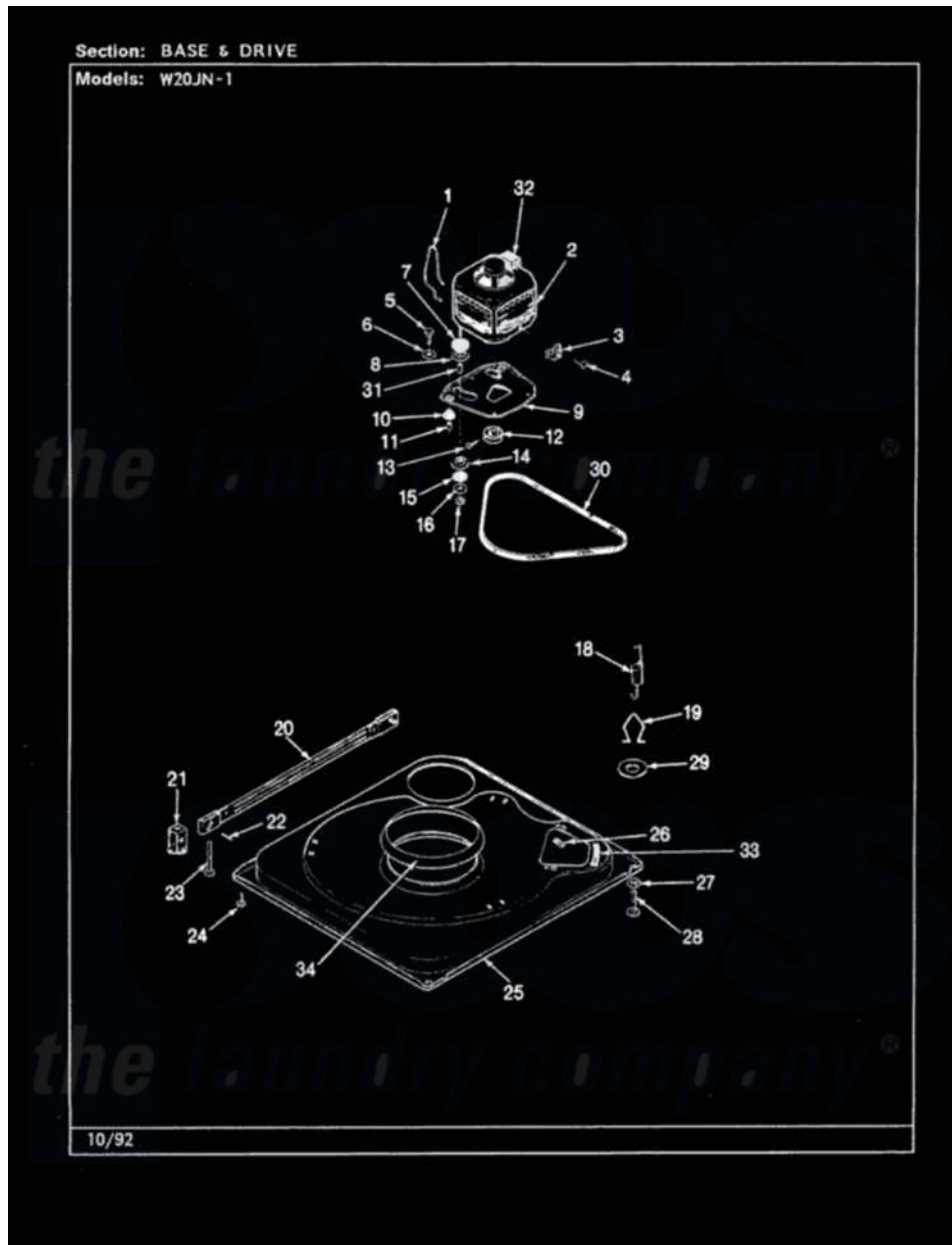

Magic Chef W20JY1 03 - BASE & DRIVE (REV. G-L)

Magic Chef [Residential Magic Chef W20JY1 Washer Parts](#) Parts Diagram 03 - BASE & DRIVE (REV. G-L)
 Click on the part number to view part

Item	Original Part Number	Replaced By	Status	Part Description
1	35-0235			Spring, Motor Pivot
2	LA-2002		Not Available	MOTOR KIT
"	35-2030		Not Available	MOTOR
3	33-9945			Slide, Foot
4	25-7418	33001178		Back, Tumbler
5	25-7833	21001977		Screw
6	25-7834			Washer, Motor/Base Screw
7	33-9946			Isolator, Motor
8	33-9944	35-3570		Washer, Motor Pivot
9	35-2810	21001783		Plate And Screw Assembly
10	33-9941	35-3646		Isolator, Motor Plate
11	25-7831			Spacer, Mounting
12	35-2124	W10143344		Pulley
13	25-7117			Set Screw
14	33-9943	35-3571		Slide, Motor Pivot
15	33-9967			Washer, Motor Isolator

16	25-7047		Washer, Flat
17	25-7325	Y707702	Locknut
18	35-2681		Not Available
"	35-3658		SPRING, SUSPENSION
			Spring, Suspension
19	35-2976		Not Available
			HOOK, SUSPENSION SPRING
20	35-2049	21001881	Bar, Stabilizer
21	35-2046		Bracket, Stabilizer
22	35-2052		Pin, Stabilizer
23	35-2050	22004469	Leg And Foot Self Stabalizing
24	25-7828	489483	Screw 10-32 X 1/2
"	35-2039		Not Available
			PAD, FOOT
25	35-2984		Not Available
			BASE
26	25-7838	25-7845	Speednut, Motor
27	25-7915		Hex Nut
28	35-0772	25001119	Foot And Pad Assembly
"	35-0837	25001119	Foot And Pad Assembly
29	Y25-7951		Washer, Suspension Hook
30	35-2320	21352320	Belt, Drive
31	25-7830		Spacer
32	33-9765		Switch, Motor
33	35-2065		Pad, Motor Plate
34	35-2357	21002026	Snubber