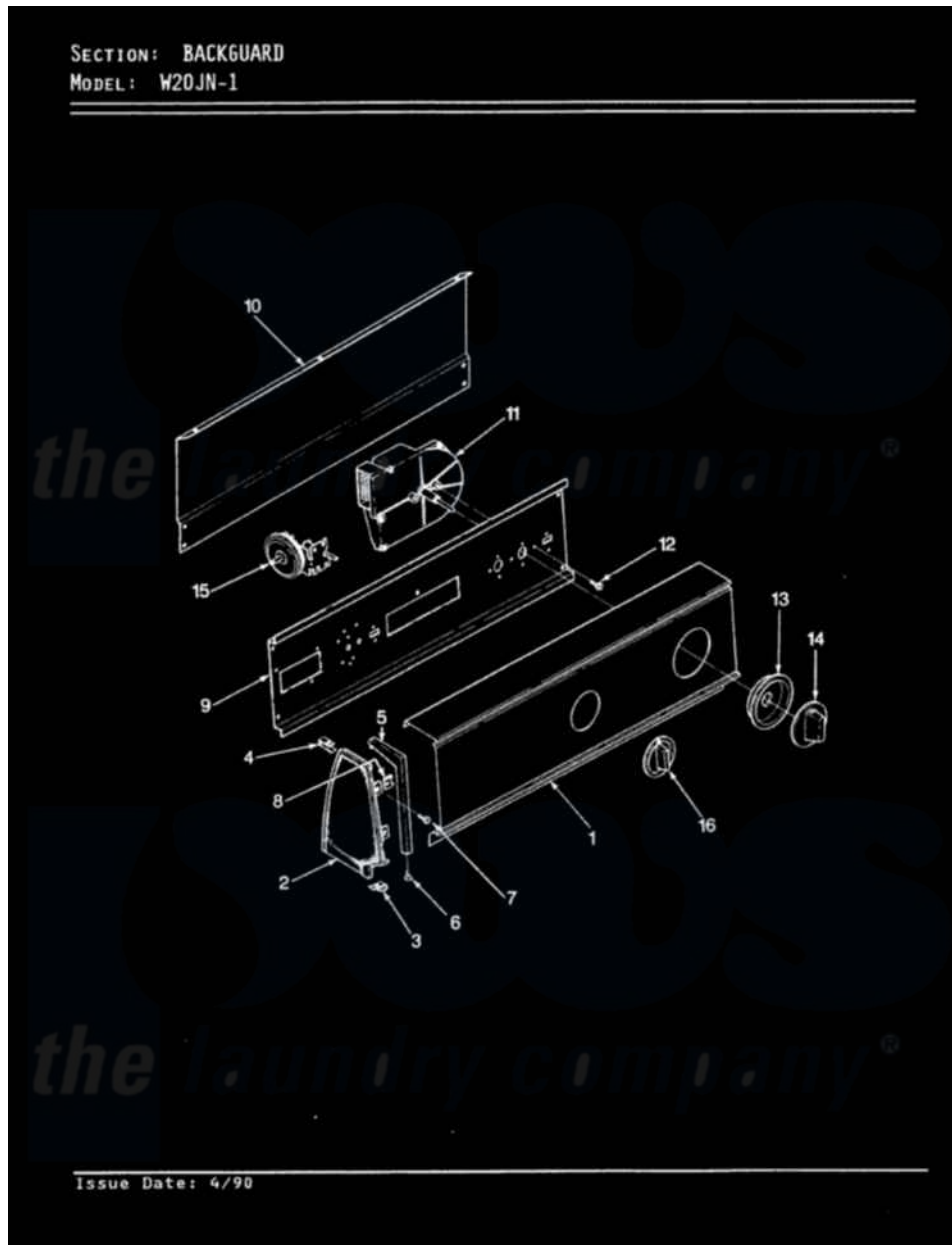

Magic Chef W20JY1 04 - CONTROL PANEL (REV. A-D)

Magic Chef [Residential Magic Chef W20JY1 Washer Parts](#) Parts Diagram 04 - CONTROL PANEL (REV. A-D)
 Click on the part number to view part

Item	Original Part Number	Replaced By	Status	Part Description
1	35-2580		Not Available	PANEL, CONTROL
"	25-7793			Screw
"	25-7702			Speedclip, End Cap To Control Panel
2	53-0265			LH Endcap
"	53-0264			RH Endcap
"	35-2669		Not Available	CAP, END (LT)(WHT)
"	35-2668	21001453		Cap- End
3	25-7851			Speedclip, End Cap To Top
"	34-9487		Not Available	PLATE, REINFORCEMENT
"	25-7697	25-2219		Screw
4	25-7852			Speedclip, Rr Shld To End Cap
"	25-7435	33002917		Screw, No.10-16
5	53-0277		Not Available	TRIM, END CAP (RT)
"	53-0278		Not Available	TRIM, END CAP (LT)
6	25-7760			Screw

7	25-3092	90767	Screw, 8A X 3/8 HeX Washer Head Tapping
8	25-7702		Speedclip, End Cap To Control Panel
9	53-0365	53-1676	Shield, Control
"	35-2680		Not Available CONTROL SHIELD
10	25-3457		Screw, Sems
"	25-3092	90767	Screw, 8A X 3/8 HeX Washer Head Tapping
"	35-2688	21001460	Shield, Rear
"	53-0268	21001460	Shield, Rear
11	35-2208		Not Available TIMER
12	25-0205	216412	Screw, Bracket To Timer
13	35-2254	12500058	Knob Ski
14	35-2187	12500058	Knob Ski
15	35-2145	21001554	Switch, Water Level
16	25-3092	90767	Screw, 8A X 3/8 HeX Washer Head Tapping
"	35-2519		Not Available MANUAL, USE & CARE
"	35-2185	21001283	Knob, Selector----Piq