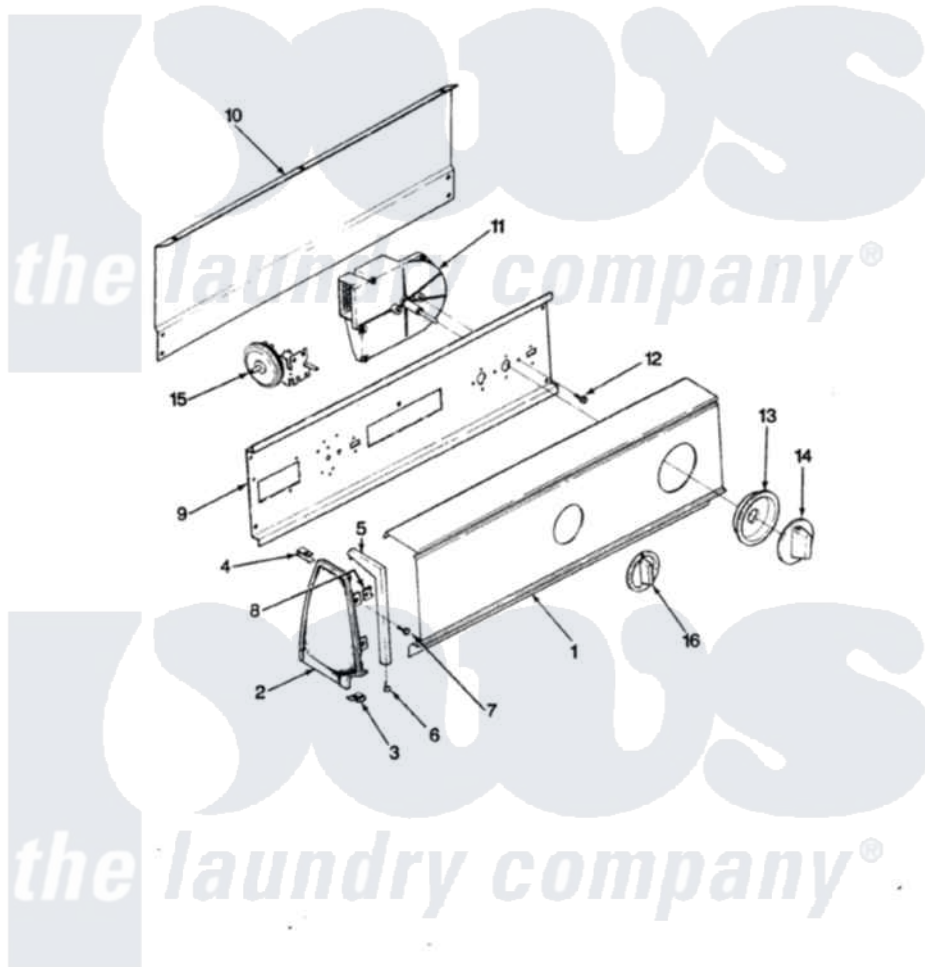

Magic Chef W20JY1 05 - CONTROL PANEL (REV. E-F)

SECTION: BACKGUARD
MODEL: W20JN-1

Issue Date: 4/90

Magic Chef [Residential Magic Chef W20JY1 Washer Parts](#) Parts Diagram 05 - CONTROL PANEL (REV. E-F)
Click on the part number to view part

Item	Original Part Number	Replaced By	Status	Part Description
1	25-7702			Speedclip, End Cap To Control Panel
"	35-2580		Not Available	PANEL, CONTROL
"	25-7793			Screw
2	35-2669		Not Available	CAP, END (LT)(WHT)
"	35-2668	21001453		Cap- End
3	34-9487		Not Available	PLATE, REINFORCEMENT
"	25-7697	25-2219		Screw
"	25-7851			Speedclip, End Cap To Top
4	25-7435	33002917		Screw, No.10-16
"	25-7852			Speedclip, Rr Shld To End Cap
5	53-0278		Not Available	TRIM, END CAP (LT)
"	53-0277		Not Available	TRIM, END CAP (RT)
6	25-7760			Screw
7	25-3092	90767		Screw, 8A X 3/8 HeX Washer Head Tapping

8	25-7702		Speedclip, End Cap To Control Panel
9	35-2680	Not Available	CONTROL SHIELD
10	35-2688	21001460	Shield, Rear
"	25-3457		Screw, Sems
"	25-3092	90767	Screw, 8A X 3/8 HeX Washer Head Tapping
11	35-2208	Not Available	TIMER
12	25-0205	216412	Screw, Bracket To Timer
13	35-2254	12500058	Knob Ski
14	35-2187	12500058	Knob Ski
15	35-2145	21001554	Switch, Water Level
16	35-2519	Not Available	MANUAL, USE & CARE
"	25-3092	90767	Screw, 8A X 3/8 HeX Washer Head Tapping
"	35-2185	21001283	Knob, Selector---Piq