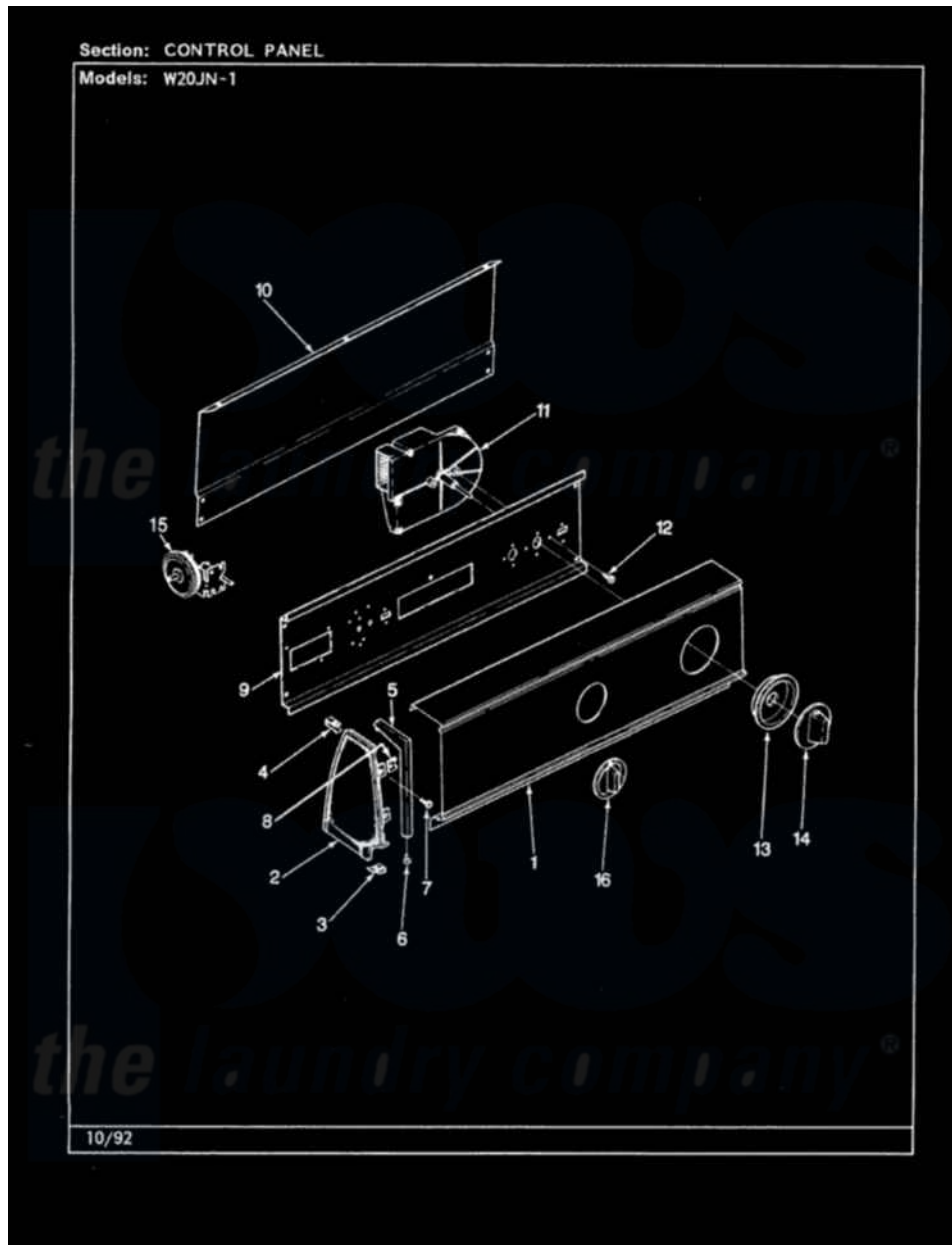

Magic Chef W20JY1 06 - CONTROL PANEL (REV. G-L)

Magic Chef Residential Magic Chef W20JY1 Washer Parts Parts Diagram 06 - CONTROL PANEL (REV. G-L)
 Click on the part number to view part

Item	Original Part Number	Replaced By	Status	Part Description
1	25-7702			Speedclip, End Cap To Control Panel
"	25-7793			Screw
"	35-2580		Not Available	PANEL, CONTROL
2	35-2488	21001452		Cap- End
"	35-2487	21001451		Cap- End
3	34-9487		Not Available	PLATE, REINFORCEMENT
"	25-7697	25-2219		Screw
"	25-7851			Speedclip, End Cap To Top
4	25-7435	33002917		Screw, No.10-16
"	25-7852			Speedclip, Rr Shld To End Cap
5	53-0278		Not Available	TRIM, END CAP (LT)
"	53-0277		Not Available	TRIM, END CAP (RT)
6	25-7760			Screw
7	25-3092	90767		Screw, 8A X 3/8 HeX Washer Head Tapping

8	25-7702		Speedclip, End Cap To Control Panel
9	53-1676		Shield, Control
10	35-2688	21001460	Shield, Rear
"	25-7853	25-7933	Ring, Retaining
"	25-3457		Screw, Sems
"	25-3092	90767	Screw, 8A X 3/8 HeX Washer Head Tapping
11	35-2208	Not Available	TIMER
12	25-0205	216412	Screw, Bracket To Timer
13	35-2254	12500058	Knob Ski
14	35-2187	12500058	Knob Ski
15	35-2801	21001554	Switch, Water Level
"	25-3092	90767	Screw, 8A X 3/8 HeX Washer Head Tapping
"	35-3283	21001554	Switch, Water Level
16	16000329	Not Available	GUIDE, QUICK REF. - MAGIC CHEF
"	35-2185	21001283	Knob, Selector---Piq
17	35-2519	Not Available	MANUAL, USE & CARE