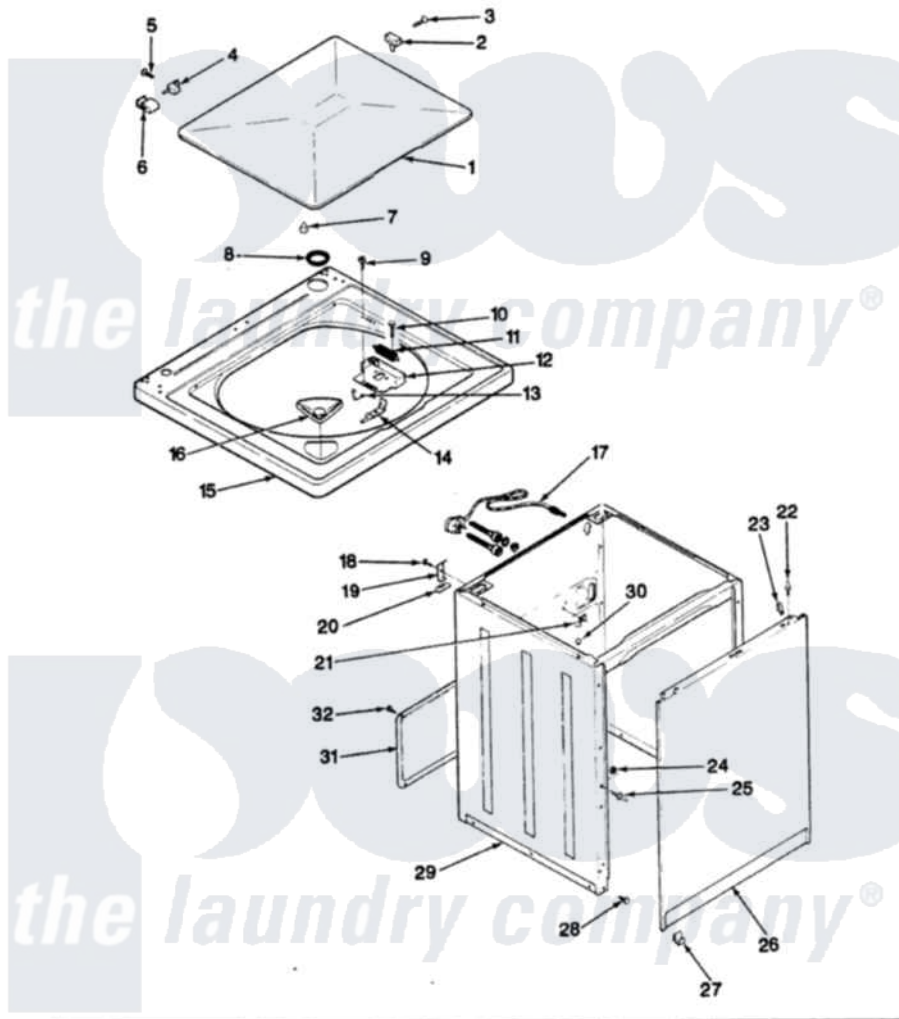

Magic Chef W20JY1 07 - EXTERIOR (REV. A-D)

SECTION: EXTERIOR

MODEL: W20JN-1

Issue Date: 4/90

Magic Chef [Residential Magic Chef W20JY1 Washer Parts](#) Parts Diagram 07 - EXTERIOR (REV. A-D)

[Click on the part number to view part](#)

Item	Original Part Number	Replaced By	Status	Part Description
1	35-0581			Bumper, Door
"	35-2026-25		Not Available	LID (H WHT)
2	25-7436			Nylite Washer
"	43-0057			Actuator, Door Switch
3	25-7438			Screw
4	35-2045			Pin, Hinge
"	25-7086	Y0308025		Washer, Stainless Steel
5	25-7455	99002757		Screw
6	35-2044			Hinge, Lid
7	25-7455	99002757		Screw
8	35-2063			Bushing, Insulator
9	25-7463	7101P012-60		Screw
10	25-7437	40040701		Screw, Tapping No.6b-20
11	33-8911	12001187		Kit, Lid Switch Assembly
"	33-9064	12001187		Kit, Lid Switch Assembly
12	33-8289	12001187		Kit, Lid Switch Assembly

"	25-7463	7101P012-60	Screw
"	25-7436		Nylite Washer
13	25-7878		Clip
14	33-9063	12001187	Kit, Lid Switch Assembly
15	35-2739-25		Not Available
			TOP, CABINET (HARV.WT)
"	35-2027-25		Not Available
			TOP, CABINET
16	25-7733	681414	Screw, 10AB X 1/2
"	33-9906	21001167	Dispenser, Bleach
17	35-0680		Not Available
			CORD, POWER
18	25-7893		Screw
19	33-7450	35-2846	Hinge, Cabinet Top
20	33-0930		Pad, Top Hinge
21	33-6099		Clamp
25	53-0643		Pin, Locator
26	35-2084-25		Not Available
			PANEL, FRONT
"	25-7732	681414	Screw, 10AB X 1/2
27	53-0120		Clip, Front Panel
28	33-2653		Bumper, Cabinet
29	35-2106-25		Not Available
			CABINET ASSY. (HW)
30	33-2653		Bumper, Cabinet
31	35-2108	21001871	Cabinet