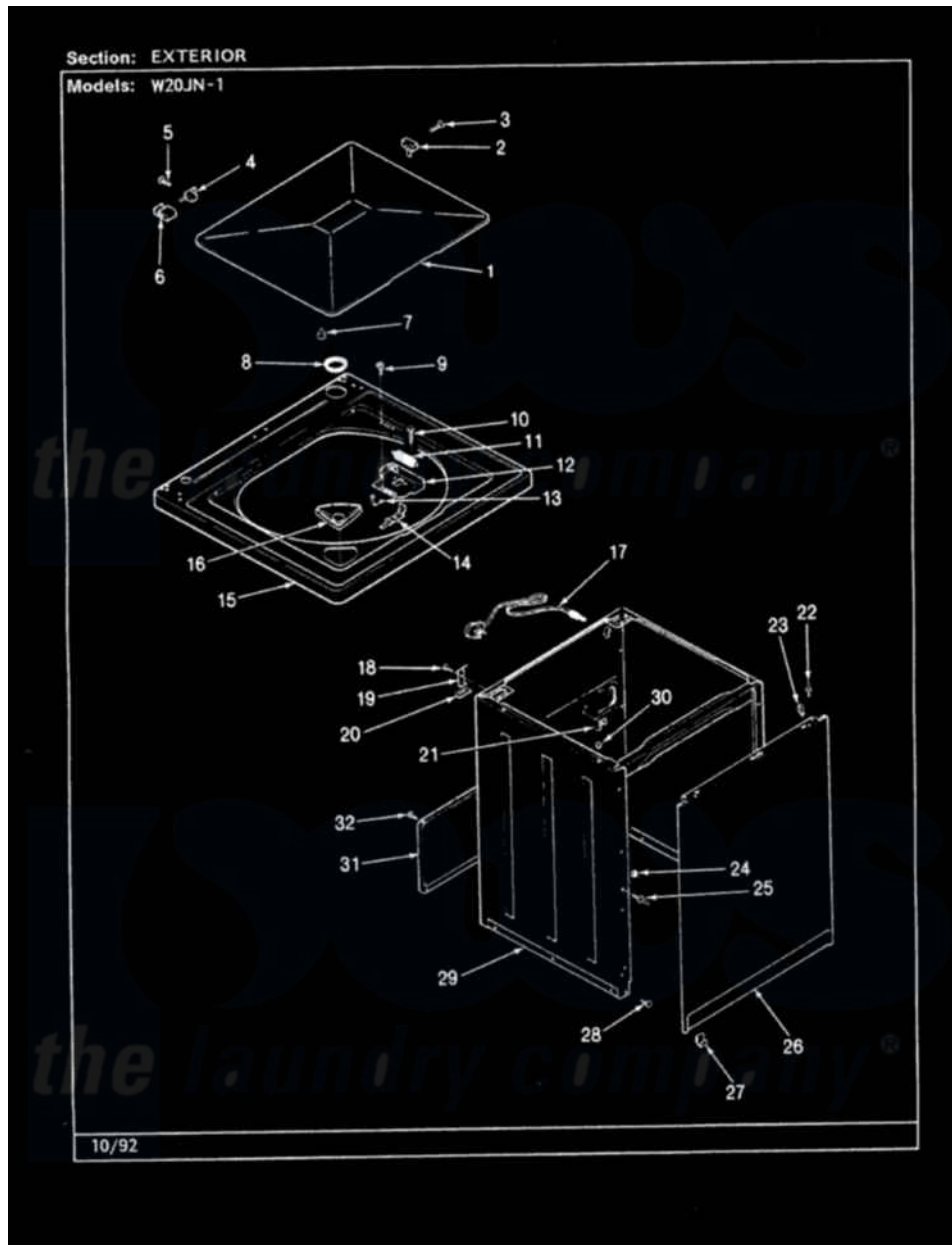

Magic Chef W20JY1 08 - EXTERIOR (REV. G-L)

Magic Chef [Residential Magic Chef W20JY1 Washer Parts](#) Parts Diagram 08 - EXTERIOR (REV. G-L)
 Click on the part number to view part

Item	Original Part Number	Replaced By	Status	Part Description
1	35-2026-25		Not Available	LID (H WHT)
2	25-7436			Nylite Washer
"	43-0057			Actuator, Door Switch
3	25-7438			Screw
4	25-7086	Y0308025		Washer, Stainless Steel
"	35-2045			Pin, Hinge
5	25-7893			Screw
6	35-2044			Hinge, Lid
7	35-0581			Bumper, Door
8	35-2063			Bushing, Insulator
"	35-2064			Bushing, Insulating
9	25-7463	7101P012-60		Screw
10	25-7437	40040701		Screw, Tapping No.6b-20
12	35-2795	12001187		Kit, Lid Switch Assembly
13	25-7878			Clip
14	35-2805	12001187		Kit, Lid Switch Assembly

15	35-2739-25		Not Available	TOP, CABINET (HARV.WT)
16	33-9906	21001167		Dispenser, Bleach
17	35-0680		Not Available	CORD, POWER
18	25-7893			Screw
19	33-7450	35-2846		Hinge, Cabinet Top
20	33-0930			Pad, Top Hinge
21	25-7796	596669		Clamp, Manifold
22	53-0643			Pin, Locator
23	25-7220			Clip, Cabinet Top
24	25-0224	3400029		Nut, Adapter Plate
25	53-0643			Pin, Locator
26	35-2084-25		Not Available	PANEL, FRONT
27	53-0120			Clip, Front Panel
28	33-2653			Bumper, Cabinet
29	35-2106-25		Not Available	CABINET ASSY. (HW)
30	33-2653			Bumper, Cabinet
31	35-2108	21001871		Cabinet
32	25-7733	681414		Screw, 10AB X 1/2