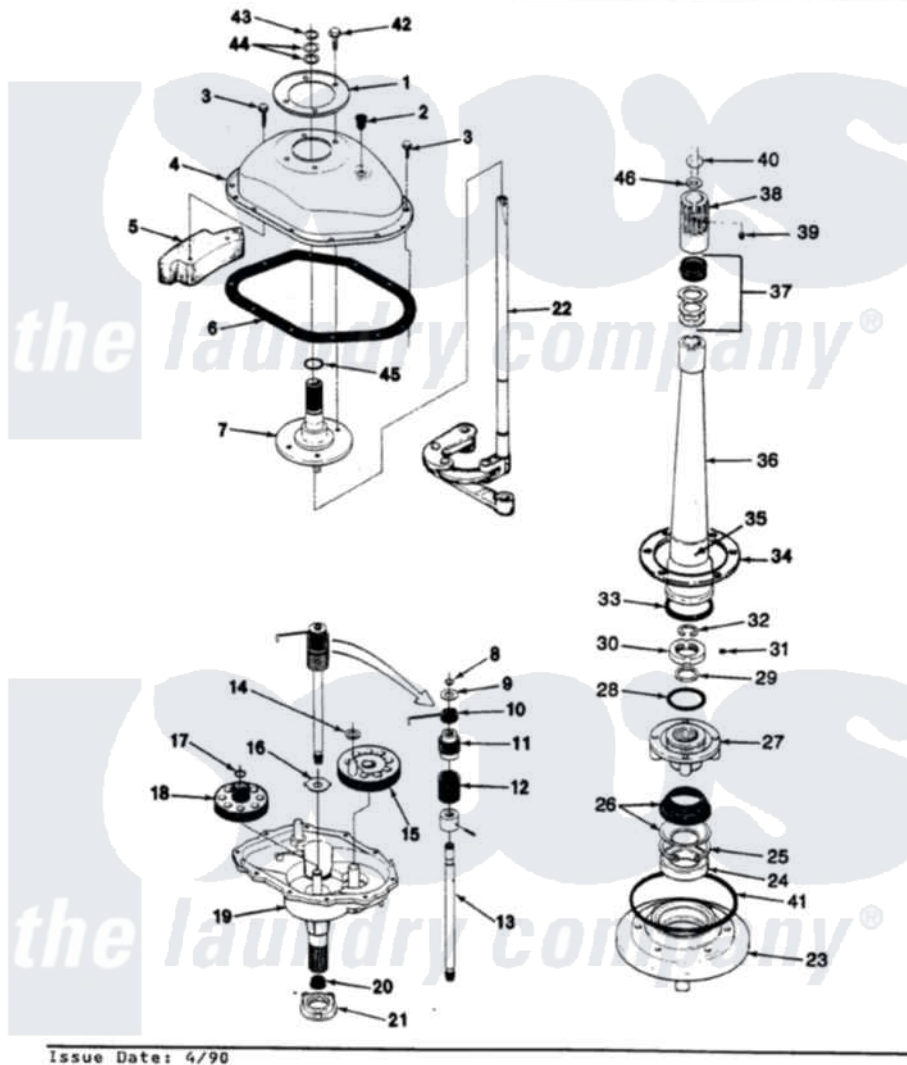

# Magic Chef W20JY1 09 - TRANSMISSION & RELATED PARTS (REV. E-F)

SECTION: TRANSMISSION & RELATED PARTS  
MODEL: W20JN-1

Issue Date: 4/90

Magic Chef [Residential Magic Chef W20JY1 Washer Parts](#) Parts Diagram 09 - TRANSMISSION & RELATED PARTS (REV. E-F)

[Click on the part number to view part](#)

Item	Original Part Number	Replaced By	Status	Part Description
1	33-9893	<a href="#">33-7187</a>		Covr Reinforcmt
2	<a href="#">35-2621</a>			Plug, Oil Fill
"	33-9373		Not Available	OIL FILL PLUG
3	<a href="#">25-7916</a>			Bolt
4	<a href="#">33-4286N</a>			Transmission Cover Kit
"	35-2620		Not Available	COVER, TRANSMISSION
5	35-2130		Not Available	COUNTER WEIGHT
"	<a href="#">35-2642</a>			Counterweight
6	35-1030		Not Available	GASKET, TRANSMISSION HOUSING
7	<a href="#">35-2654</a>			Drive Tube Assembly
"	33-8763	<a href="#">33-4286N</a>		Transmission Cover Kit
8	<a href="#">25-7847</a>			Ring, Retaining
9	25-7416		Not Available	WASHER, FLAT
10	33-6114	<a href="#">33-6463</a>		Spring
11	<a href="#">35-2001</a>			Pinion, Drive