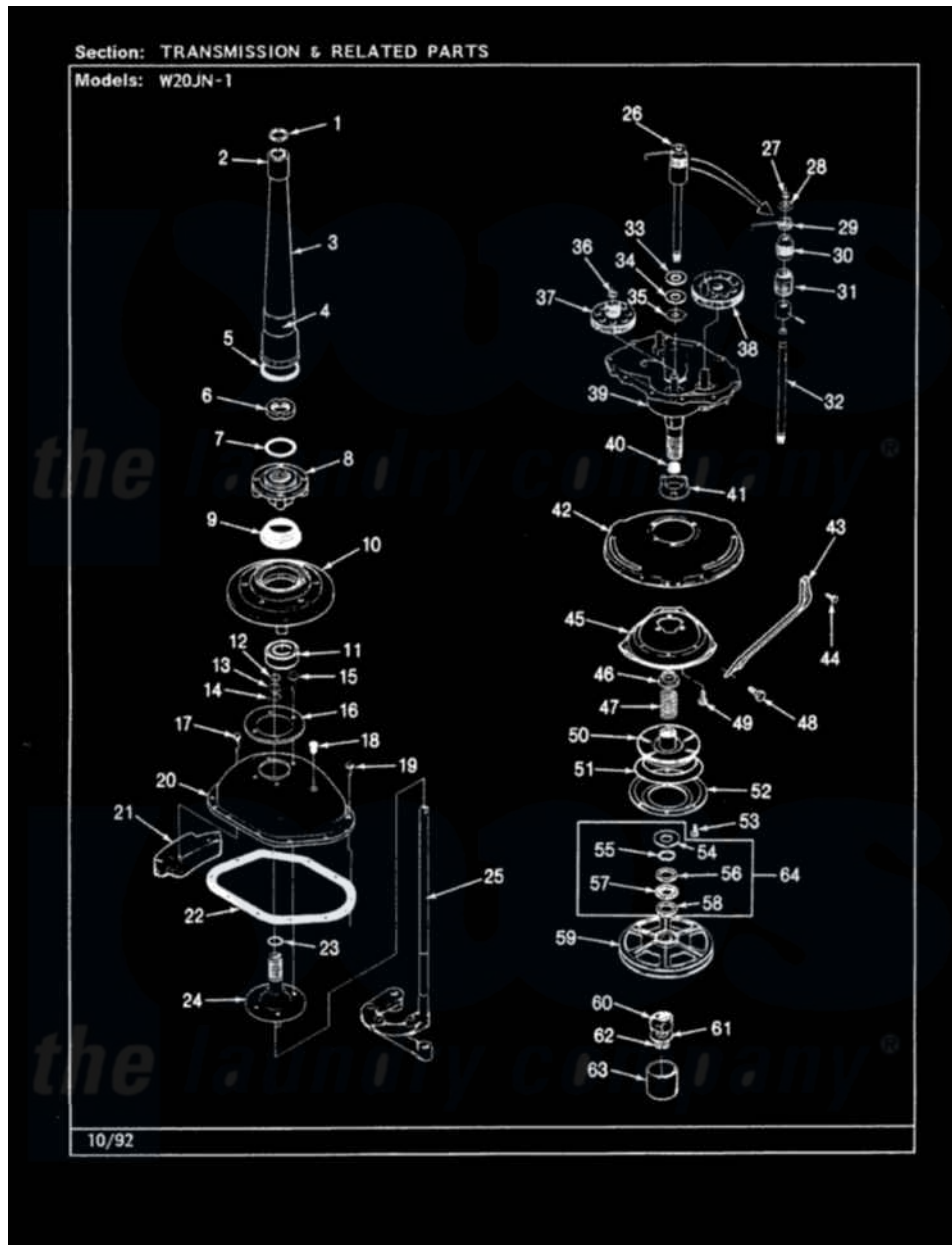

Magic Chef W20JY1 10 - TRANSMISSION & RELATED PARTS (REV. G-L)

Magic Chef Residential Magic Chef W20JY1 Washer Parts Diagram 10 - TRANSMISSION & RELATED PARTS (REV. G-L)

[Click on the part number to view part](#)

Item	Original Part Number	Replaced By	Status	Part Description
1	LA-2175	35-6680		Transmission
"	35-3748	35-6680		Transmission
"	25-7941			"O" Ring, Agtr Drive Shaft
2	35-2835	21001066		Bearing, Centerpost
3	35-2792	21001401		Center Pos
4	33-6790			Bearing, Agitator
"	35-2983		Not Available	CENTERPOST ASSY.
5	35-2906			Seal, Centerpost Bottom
6	35-2791			Nut, Spin Tube
7	25-7938			"O" Ring, Basket Drive Hub
8	35-2715		Not Available	BASKET DRIVE HUB ASSY
"	35-3647	W10219156		Tub Seal
9	35-2974			Tub Seal/Hub Assembly
10	35-2716	12001561		Bearing And Seal Housing Assembly
11	35-2972	12001561		Bearing And Seal Housing