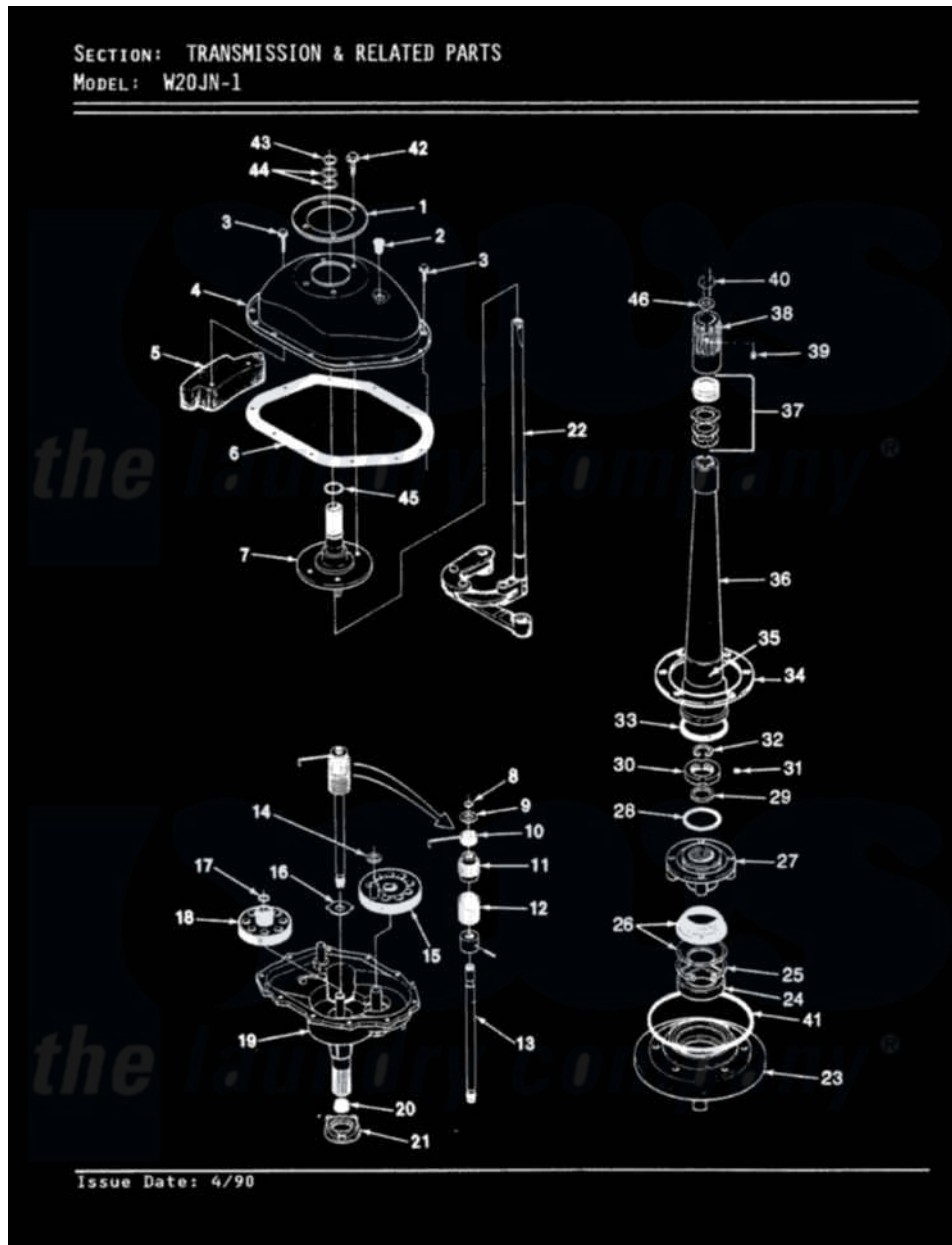

# Magic Chef W20JY1 11 - TRANSMISSION (REV. A-D)

Magic Chef Residential Magic Chef W20JY1 Washer Parts Parts Diagram 11 - TRANSMISSION (REV. A-D)  
Click on the part number to view part

Item	Original Part Number	Replaced By	Status	Part Description
1	LA-2001		Not Available	TRANSMISSION REPLACEMENT KIT
"	33-9893	<a href="#">33-7187</a>		Covr Reinforcmt
2	33-9373		Not Available	OIL FILL PLUG
3	<a href="#">25-7916</a>			Bolt
4	<a href="#">33-4286N</a>			Transmission Cover Kit
5	35-2130		Not Available	COUNTER WEIGHT
6	35-1030		Not Available	GASKET, TRANSMISSION HOUSING
7	33-8763	<a href="#">33-4286N</a>		Transmission Cover Kit
8	<a href="#">25-7847</a>			Ring, Retaining
9	25-7416		Not Available	WASHER, FLAT
10	33-6114	<a href="#">33-6463</a>		Spring
11	<a href="#">35-2001</a>			Pinion, Drive
12	33-3195		Not Available	SPRING
13	35-2116		Not Available	DRIVE SHAFT & HUB ASSY
"	<a href="#">LA-2005</a>			Clutch Assembly Kit