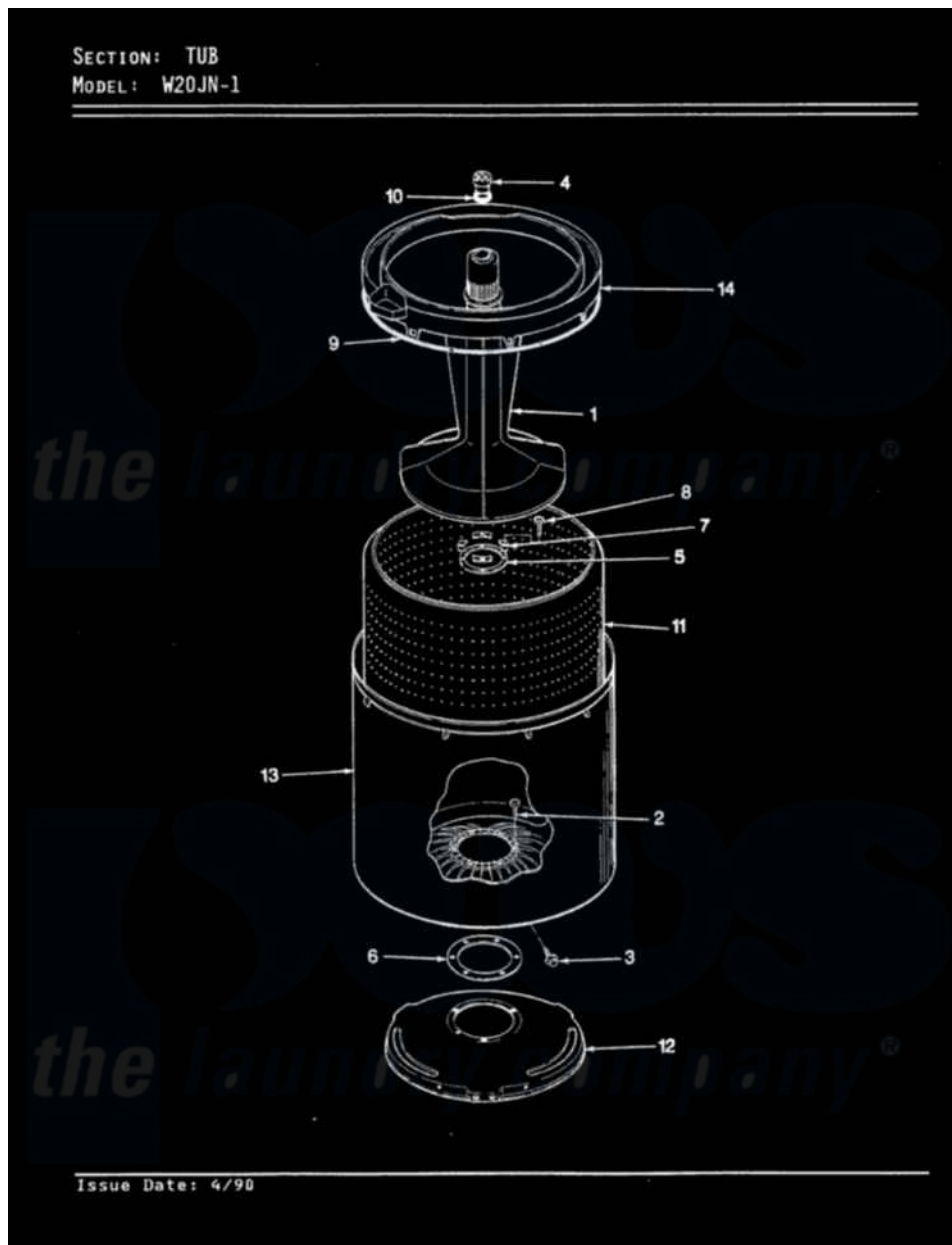

Magic Chef W20JY1 12 - TUB (REV. A-D)

Magic Chef [Residential Magic Chef W20JY1 Washer Parts](#) Parts Diagram 12 - TUB (REV. A-D)
 Click on the part number to view part

Item	Original Part Number	Replaced By	Status	Part Description
1	35-2456	33-4352		Agitator
2	35-2062	21001063		Screw, Shoulder
3	25-7914	22002933		Screw
4	33-6241			Cap
5	33-8959			Gasket
6	35-2061			Gasket, Tub To Housing
7	33-8799		Not Available	REINF PLATE
8	25-7783	4356852		Screw
9	35-2328			Seal, Tub Top
10	25-7330			Rubber Washer
11	35-2508		Not Available	BASKET WHITE
12	35-2023			Tub Support
13	35-2262		Not Available	SHIELD, TUB TOP
"	35-2038			Tub
14	35-2034		Not Available	TOP, TUB