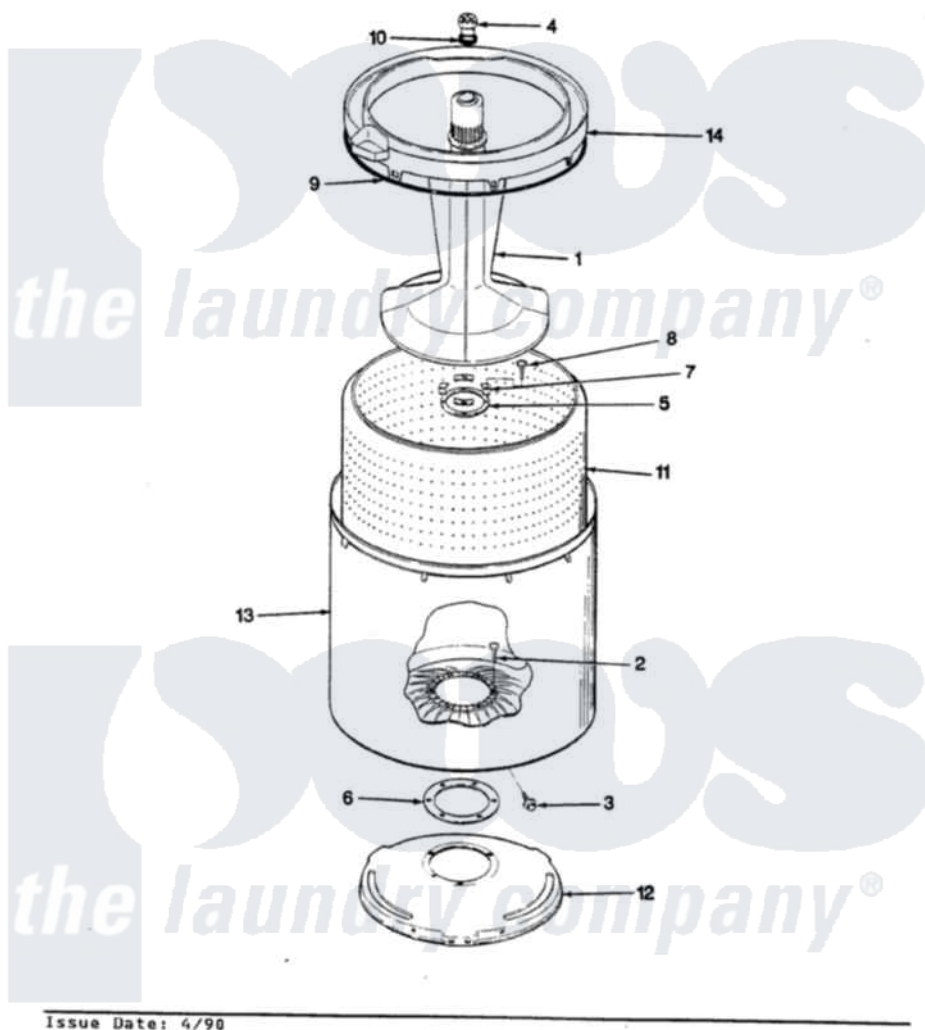

# Magic Chef W20JY1 13 - TUB (REV. E-F)

SECTION: TUB  
MODEL: W20JN-1

Issue Date: 4/90

Magic Chef [Residential Magic Chef W20JY1 Washer Parts](#) Parts Diagram 13 - TUB (REV. E-F)

[Click on the part number to view part](#)

Item	Original Part Number	Replaced By	Status	Part Description
1	35-2456	<a href="#">33-4352</a>		Agitator
2	35-2062	<a href="#">21001063</a>		Screw, Shoulder
3	25-7914	<a href="#">22002933</a>		Screw
4	<a href="#">33-6241</a>			Cap
5	<a href="#">33-8959</a>			Gasket
6	<a href="#">35-2061</a>			Gasket, Tub To Housing
7	33-8799		Not Available	REINF PLATE
8	25-7783	<a href="#">4356852</a>		Screw
9	<a href="#">35-2328</a>			Seal, Tub Top
10	<a href="#">25-7330</a>			Rubber Washer
11	35-2508		Not Available	BASKET WHITE
12	<a href="#">35-2023</a>			Tub Support
13	35-2262		Not Available	SHIELD, TUB TOP
"	<a href="#">35-2038</a>			Tub
14	35-2034		Not Available	TOP, TUB