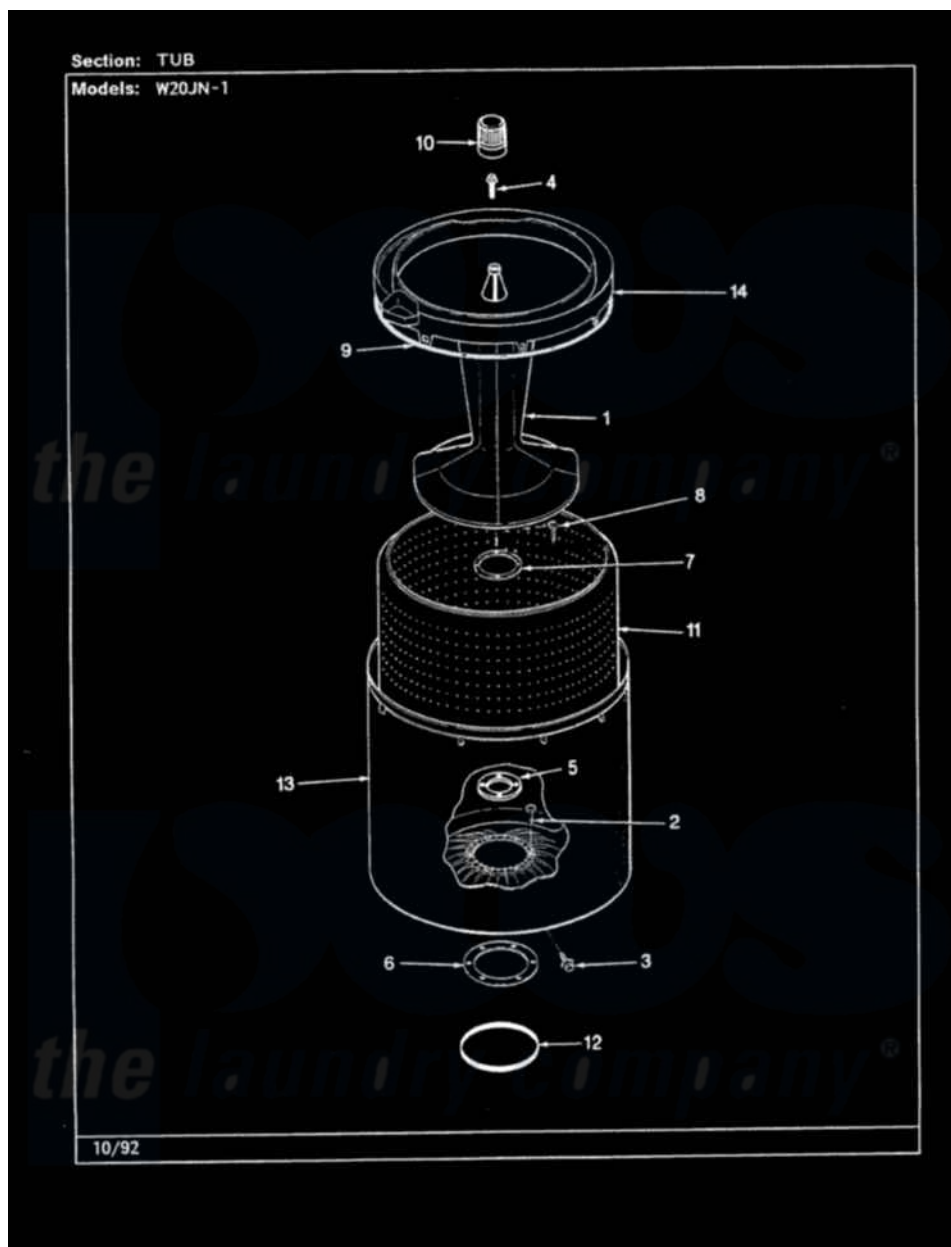

Magic Chef W20JY1 14 - TUB (REV. G-L)

Magic Chef [Residential Magic Chef W20JY1 Washer Parts](#) Parts Diagram 14 - TUB (REV. G-L)
 Click on the part number to view part

Item	Original Part Number	Replaced By	Status	Part Description
1	35-3580			Agitator
"	35-2717	35-3580		Agitator
2	25-7947	21001063		Screw, Shoulder
3	25-7953	22002933		Screw
4	25-7948	W10309247		Screw
5	35-3685			Gasket, Basket To Centerpost
"	35-2980	35-3685		Gasket, Basket To Centerpost
6	35-3686			Gasket, Tub To Housing
"	35-2979			Gasket, Tub/Hsg
7	35-3014			Gasket And Reinf. Plate Assembly
8	25-7783	4356852		Screw
9	35-2328			Seal, Tub Top
10	35-2733			Cap, Agitator
11	35-3016		Not Available	BASKET ASSY
12	35-2978			Seal, Tub/Housing
13	35-3700			Tub Assembly

"	35-2952	35-3700	Tub Assembly
14	35-2262	Not Available	SHIELD, TUB TOP
"	35-2034	Not Available	TOP, TUB
"	35-3578	Not Available	TOP, TUB