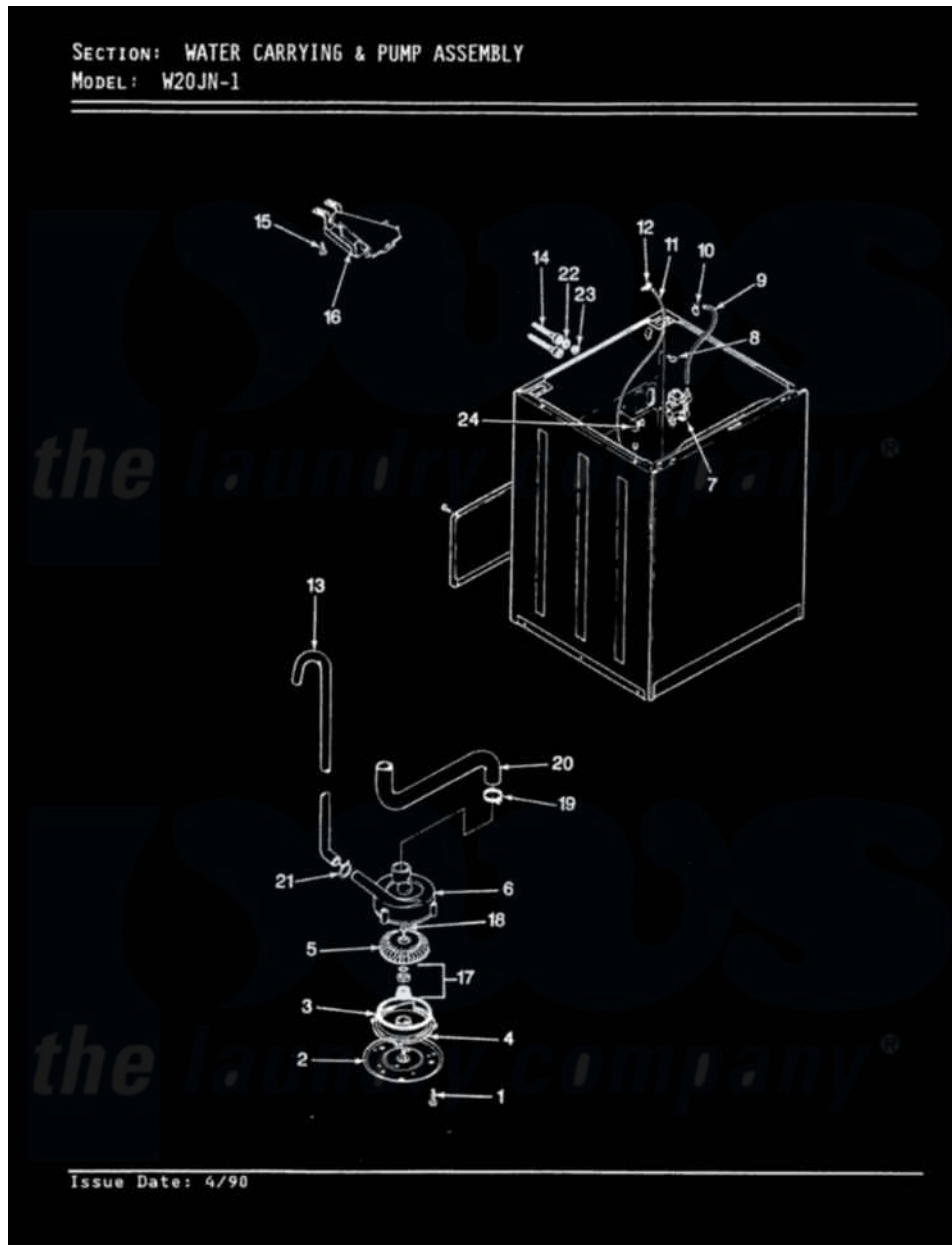

Magic Chef W20JY1 15 - WATER CARRYING & PUMP ASSY. (REV. A-D)

Magic Chef [Residential Magic Chef W20JY1 Washer Parts](#) Parts Diagram 15 - WATER CARRYING & PUMP ASSY. (REV. A-D)

[Click on the part number to view part](#)

Item	Original Part Number	Replaced By	Status	Part Description
1	25-7405	3196164		Screw
2	33-6035		Not Available	PLATE & PULLEY ASSY.
3	33-6032			Gasket
4	35-2058			Base, Pump
5	35-2057	35-6465		Pump Assem
6	35-2099	35-6465		Pump Assem
"	35-2056		Not Available	HOUSING, PUMP
7	25-7220			Clip, Cabinet Top
"	35-2374	35-2374N		Valve, Water
8	25-7867	596669		Clamp, Manifold
9	35-2378	12002749		Hose, Flume Kit
10	25-7867	596669		Clamp, Manifold
11	35-2261		Not Available	PAD, PRESSURE SWITCH HOSE
"	35-2321	21001748		Hose, Pressure Switch
12	33-6099			Clamp

13	33-9436	211704		Hose, Drain
14	33-7891	89503		Hose-Inlet
"	35-0874	76313		Hosefill
15	25-3092	90767		Screw, 8A X 3/8 HeX Washer Head Tapping
16	35-2051	21001760		Flume Assembly / Water Diverter
17	35-0707			Seal, Seat And "O" Ring
18	25-7894	W10001180		Screw
19	25-6069		Not Available	CORBIN CLAMP
20	35-2131		Not Available	HOSE, SUMP TO PUMP
21	25-7080	285655		Clamp, Hose
22	25-7048			Washer
23	33-7313	33-4264N		Strainer And Washer Kit
24	LA-2008			Water Seal And Gasket Kit
"	25-7796	596669		Clamp, Manifold