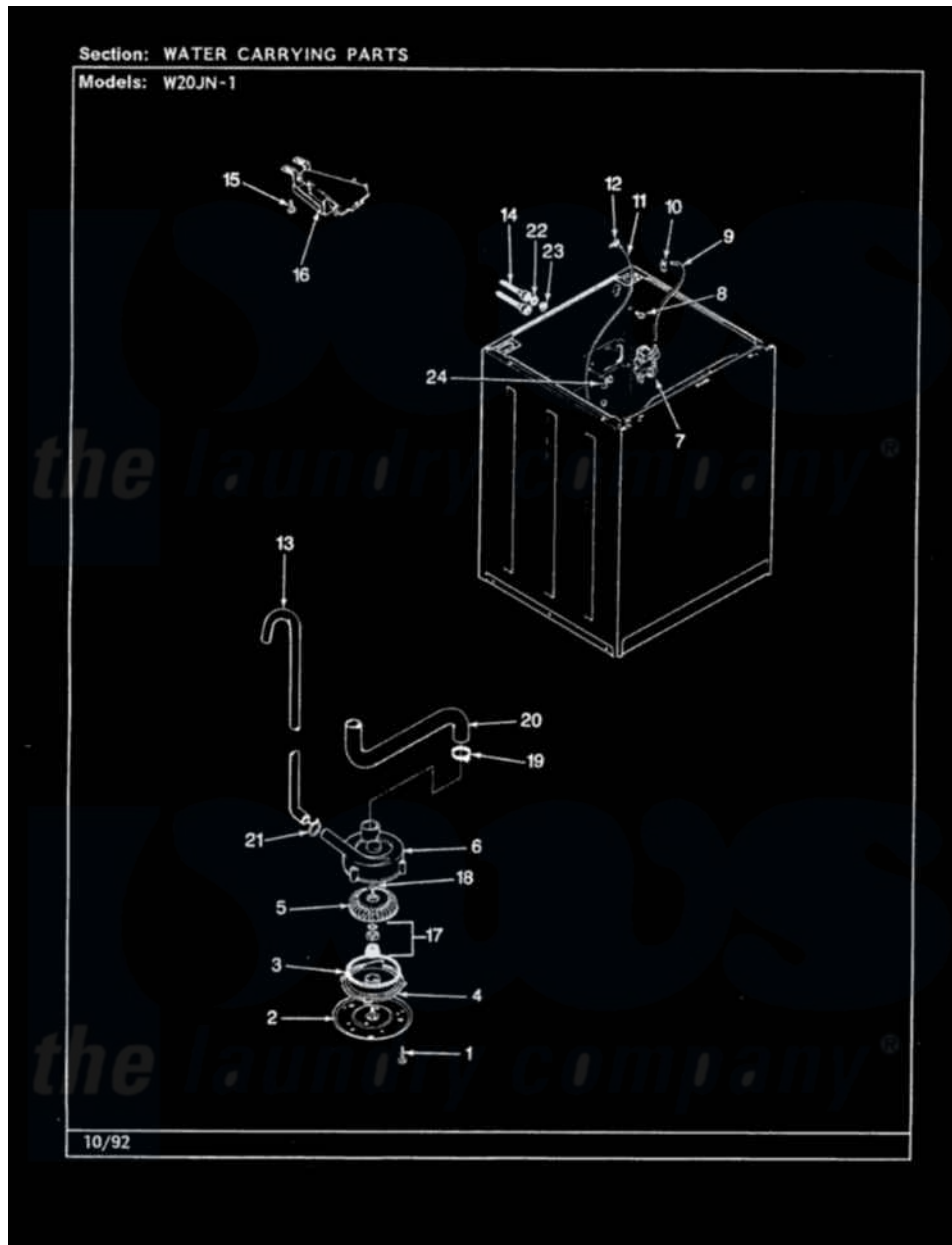

Magic Chef W20JY1 17 - WATER CARRYING (REV. G-L)

Magic Chef Residential Magic Chef W20JY1 Washer Parts Parts Diagram 17 - WATER CARRYING (REV. G-L)
 Click on the part number to view part

Item	Original Part Number	Replaced By	Status	Part Description
1	25-7405	3196164		Screw
2	33-6035		Not Available	PLATE & PULLEY ASSY.
3	33-6032			Gasket
4	35-2058			Base, Pump
5	35-2057	35-6465		Pump Assem
6	35-2099	35-6465		Pump Assem
"	35-2344			Restrictor, Flow
"	35-2056		Not Available	HOUSING, PUMP
7	25-7220			Clip, Cabinet Top
"	35-2374	35-2374N		Valve, Water
8	25-7867	596669		Clamp, Manifold
9	35-2378	12002749		Hose, Flume Kit
10	25-7867	596669		Clamp, Manifold
11	35-2322	21001748		Hose, Pressure Switch
"	35-2261		Not Available	PAD, PRESSURE SWITCH HOSE
12	33-6099			Clamp

13	35-2896	211704	Hose, Drain
14	35-0873	76313	Hosefill
"	33-7046	89503	Hose-Inlet
15	25-3092	90767	Screw, 8A X 3/8 HeX Washer Head Tapping
16	35-2051	21001760	Flume Assembly / Water Diverter
17	35-0707		Seal, Seat And "O" Ring
18	25-7894	W10001180	Screw
19	25-6069	Not Available	CORBIN CLAMP
"	25-6068	285655	Clamp, Hose
20	35-3584	21001915	Hose, Tub To Pump
"	35-2982		Hose Tub To Pump
21	25-7080	285655	Clamp, Hose
22	25-7048		Washer
23	33-7313	33-4264N	Strainer And Washer Kit
24	25-7796	596669	Clamp, Manifold