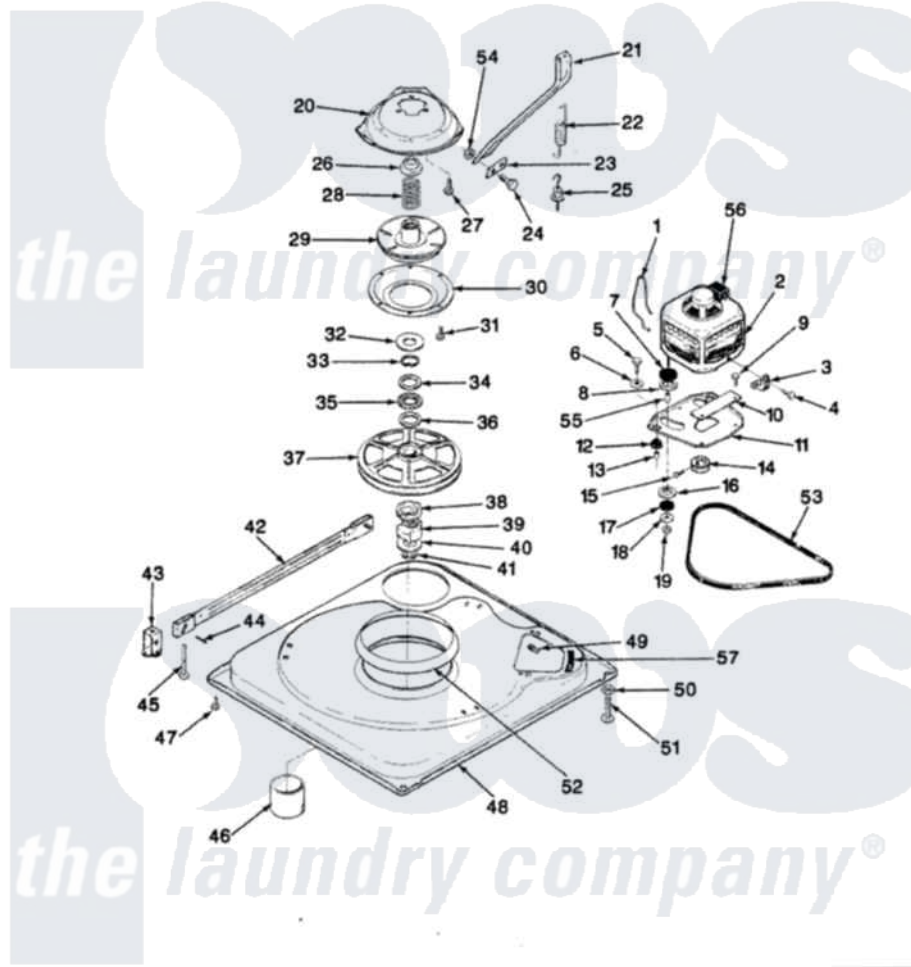

Magic Chef W20JY4 01 - BASE & DRIVE (ORIG/REV. A-D)

SECTION: BASE & DRIVE

MODEL: W20JN-4

Issue Date: 4/90

Magic Chef [Residential Magic Chef W20JY4 Washer Parts](#) Parts Diagram 01 - BASE & DRIVE (ORIG/REV. A-D)

[Click on the part number to view part](#)

Item	Original Part Number	Replaced By	Status	Part Description
1	35-0253		Not Available	INSTR INSERT
2	LA-2002		Not Available	MOTOR KIT
"	35-2030		Not Available	MOTOR
3	33-9945			Slide, Foot
4	25-7418	33001178		Back, Tumbler
5	25-7833	21001977		Screw
6	25-7834			Washer, Motor/Base Screw
7	33-9946			Isolator, Motor
8	33-9944	35-3570		Washer, Motor Pivot
9	25-3083	212951		Screw, No.6-32 X 1/4 Inch
10	33-9947		Not Available	DBL.PIVOT SLIDE
11	35-2810	21001783		Plate And Screw Assembly
"	35-2021	21001783		Plate And Screw Assembly
12	33-9941	35-3646		Isolator, Motor Plate
13	25-7831			Spacer, Mounting
14	35-2124	W10143344		Pulley