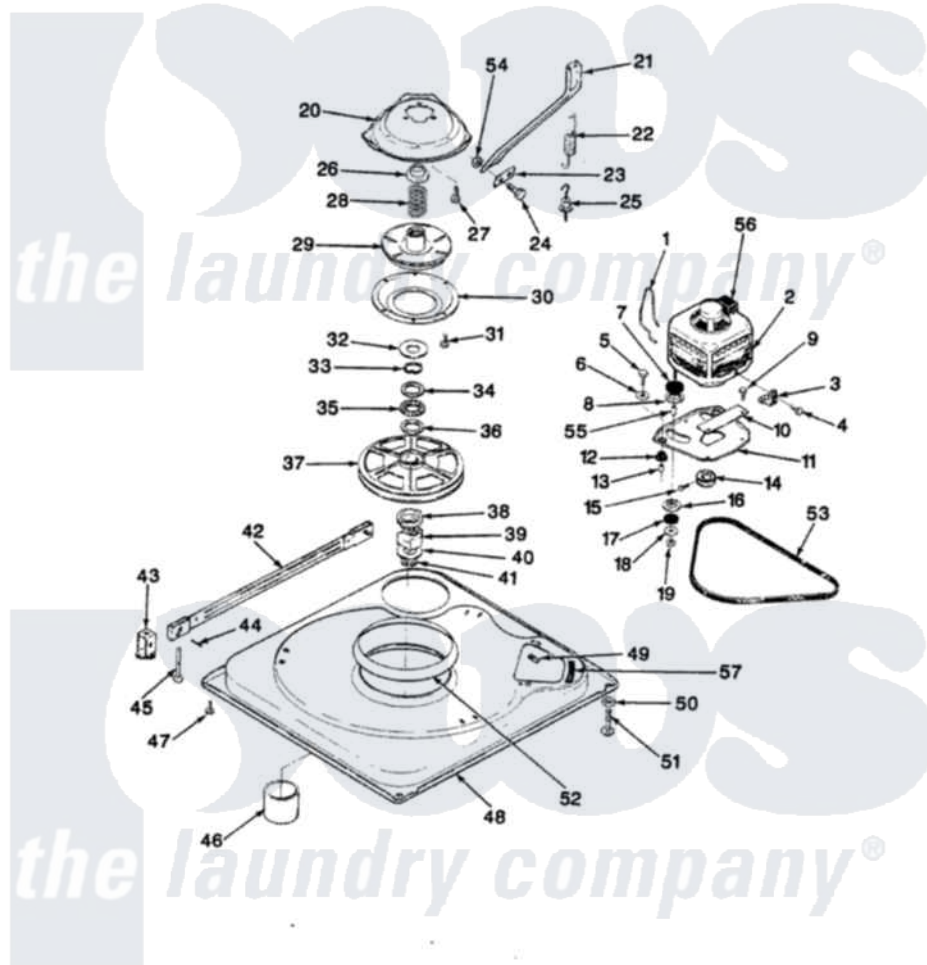

Magic Chef W20JY4 02 - BASE & DRIVE (REV. E-F)

SECTION: BASE & DRIVE
MODEL: W20JN-4

Issue Date: 4/90

Magic Chef [Residential Magic Chef W20JY4 Washer Parts](#) Parts Diagram 02 - BASE & DRIVE (REV. E-F)
Click on the part number to view part

Item	Original Part Number	Replaced By	Status	Part Description
1	35-0235			Spring, Motor Pivot
2	35-2030		Not Available	MOTOR
"	LA-2002		Not Available	MOTOR KIT
3	33-9945			Slide, Foot
4	25-7418	33001178		Back, Tumbler
5	25-7833	21001977		Screw
6	25-7834			Washer, Motor/Base Screw
7	33-9946			Isolator, Motor
8	33-9944	35-3570		Washer, Motor Pivot
9	25-3083	212951		Screw, No.6-32 X 1/4 Inch
10	33-9947		Not Available	DBL.PIVOT SLIDE
11	35-2810	21001783		Plate And Screw Assembly
12	33-9941	35-3646		Isolator, Motor Plate
13	25-7831			Spacer, Mounting
14	35-2124	W10143344		Pulley
15	25-7117			Set Screw