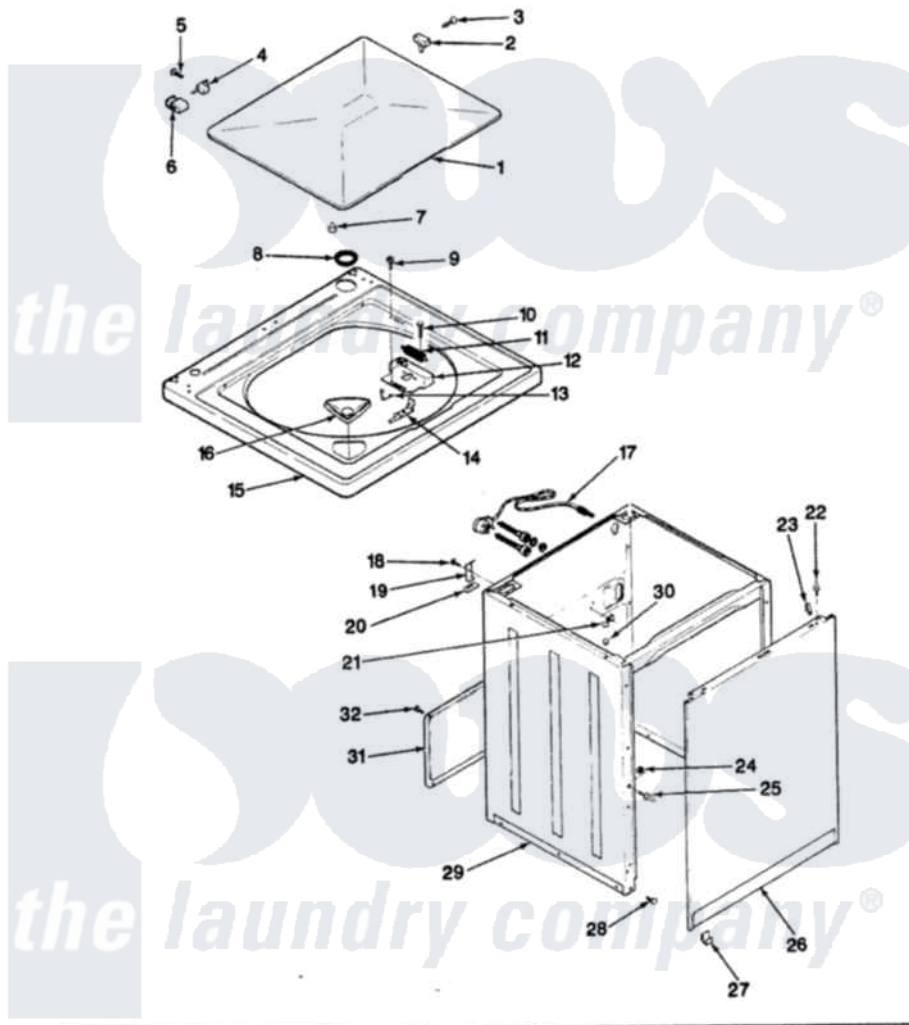

Magic Chef W20JY4 05 - EXTERIOR (ORIG/REV. A-D)

SECTION: EXTERIOR
MODEL: W20JN-4

Issue Date: 4/90

Magic Chef [Residential Magic Chef W20JY4 Washer Parts](#) Parts Diagram 05 - EXTERIOR (ORIG/REV. A-D)
Click on the part number to view part

Item	Original Part Number	Replaced By	Status	Part Description
1	35-2026-25		Not Available	LID (H WHT)
2	25-7436			Nylite Washer
"	43-0057			Actuator, Door Switch
3	25-7438			Screw
4	25-7086	Y0308025		Washer, Stainless Steel
"	35-2045			Pin, Hinge
5	25-7893			Screw
6	35-2044			Hinge, Lid
7	35-0581			Bumper, Door
8	35-2063			Bushing, Insulator
9	25-7463	7101P012-60		Screw
10	25-7437	40040701		Screw, Tapping No.6b-20
11	33-9064	12001187		Kit, Lid Switch Assembly
"	33-8911	12001187		Kit, Lid Switch Assembly
12	33-8289	12001187		Kit, Lid Switch Assembly
13	25-7878			Clip

14	33-9063	12001187		Kit, Lid Switch Assembly
15	35-2739-25		Not Available	TOP, CABINET (HARV.WT)
"	35-2027-25		Not Available	TOP, CABINET
16	33-9906	21001167		Dispenser, Bleach
17	35-0680		Not Available	CORD, POWER
18	25-7893			Screw
19	33-7450	35-2846		Hinge, Cabinet Top
20	33-0930			Pad, Top Hinge
21	33-6099			Clamp
22	53-0643			Pin, Locator
23	34-9701			Guide, Cabinet
24	25-0224	3400029		Nut, Adapter Plate
25	53-0643			Pin, Locator
26	35-2084-25		Not Available	PANEL, FRONT
27	53-0120			Clip, Front Panel
28	33-2653			Bumper, Cabinet
29	35-2106-25		Not Available	CABINET ASSY. (HW)
30	33-2653			Bumper, Cabinet
31	35-2108	21001871		Cabinet
32	25-7733	681414		Screw, 10AB X 1/2