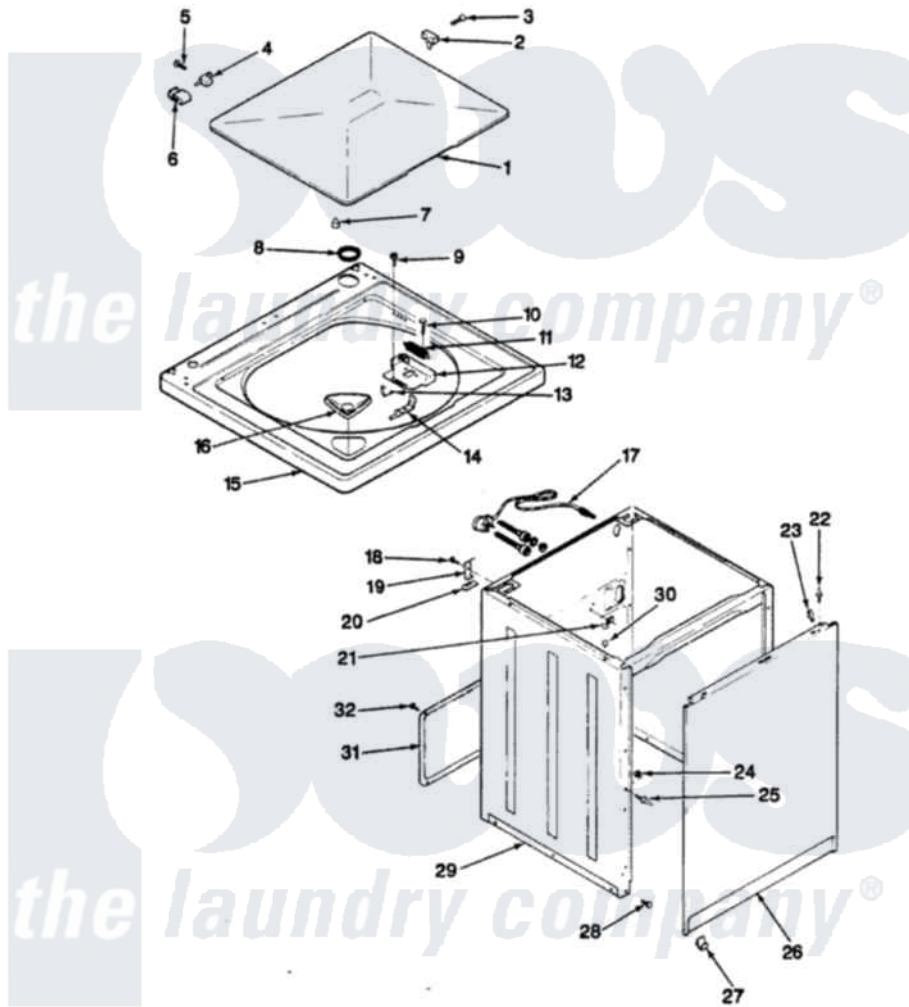

Magic Chef W20JY4 06 - EXTERIOR (REV. E-F)

SECTION: EXTERIOR
MODEL: W20JN-4

Issue Date: 4/90

Magic Chef [Residential Magic Chef W20JY4 Washer Parts](#) Parts Diagram 06 - EXTERIOR (REV. E-F)
Click on the part number to view part

Item	Original Part Number	Replaced By	Status	Part Description
1	35-2026-25		Not Available	LID (H WHT)
2	25-7436			Nylite Washer
"	43-0057			Actuator, Door Switch
3	25-7438			Screw
4	25-7086	Y0308025		Washer, Stainless Steel
"	35-2045			Pin, Hinge
5	25-7893			Screw
6	35-2044			Hinge, Lid
7	35-0581			Bumper, Door
8	35-2063			Bushing, Insulator
9	25-7463	7101P012-60		Screw
10	25-7437	40040701		Screw, Tapping No.6b-20
11	33-9064	12001187		Kit, Lid Switch Assembly
"	33-8911	12001187		Kit, Lid Switch Assembly
12	33-8289	12001187		Kit, Lid Switch Assembly
13	25-7878			Clip

14	33-9063	12001187		Kit, Lid Switch Assembly
15	35-2739-25		Not Available	TOP, CABINET (HARV.WT)
16	33-9906	21001167		Dispenser, Bleach
17	35-0680		Not Available	CORD, POWER
18	25-7893			Screw
19	33-7450	35-2846		Hinge, Cabinet Top
20	33-0930			Pad, Top Hinge
21	33-6099			Clamp
22	53-0643			Pin, Locator
23	34-9701			Guide, Cabinet
24	25-0224	3400029		Nut, Adapter Plate
25	53-0643			Pin, Locator
26	35-2084-25		Not Available	PANEL, FRONT
27	53-0120			Clip, Front Panel
28	33-2653			Bumper, Cabinet
29	35-2106-25		Not Available	CABINET ASSY. (HW)
30	33-2653			Bumper, Cabinet
31	35-2108	21001871		Cabinet
32	25-7733	681414		Screw, 10AB X 1/2