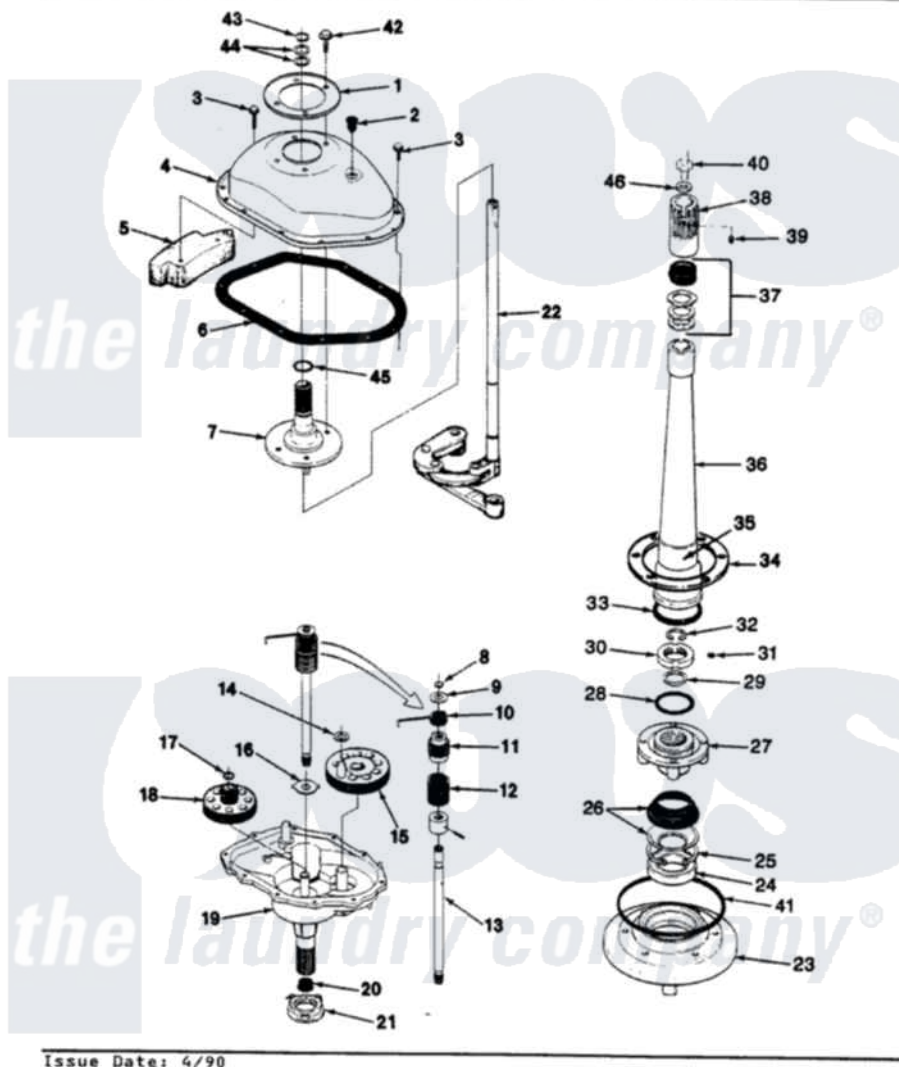

# Magic Chef W20JY4 07 - TRANSMISSION & RELATED PARTS (REV. E-F)

SECTION: TRANSMISSION & RELATED PARTS  
 MODEL: W20JN-4

Issue Date: 4/90

Magic Chef Residential Magic Chef W20JY4 Washer Parts Diagram 07 - TRANSMISSION & RELATED PARTS (REV. E-F)

[Click on the part number to view part](#)

Item	Original Part Number	Replaced By	Status	Part Description
1	33-9893	<a href="#">33-7187</a>		Covr Reinforcmt
2	33-9373		Not Available	OIL FILL PLUG
"	<a href="#">35-2621</a>			Plug, Oil Fill
3	<a href="#">25-7916</a>			Bolt
4	35-2620		Not Available	COVER, TRANSMISSION
"	<a href="#">33-4286N</a>			Transmission Cover Kit
5	<a href="#">35-2642</a>			Counterweight
"	35-2130		Not Available	COUNTER WEIGHT
6	35-1030		Not Available	GASKET, TRANSMISSION HOUSING
7	<a href="#">35-2654</a>			Drive Tube Assembly
"	33-8763	<a href="#">33-4286N</a>		Transmission Cover Kit
8	<a href="#">25-7847</a>			Ring, Retaining
9	25-7416		Not Available	WASHER, FLAT
10	33-6114	<a href="#">33-6463</a>		Spring
11	<a href="#">35-2001</a>			Pinion, Drive