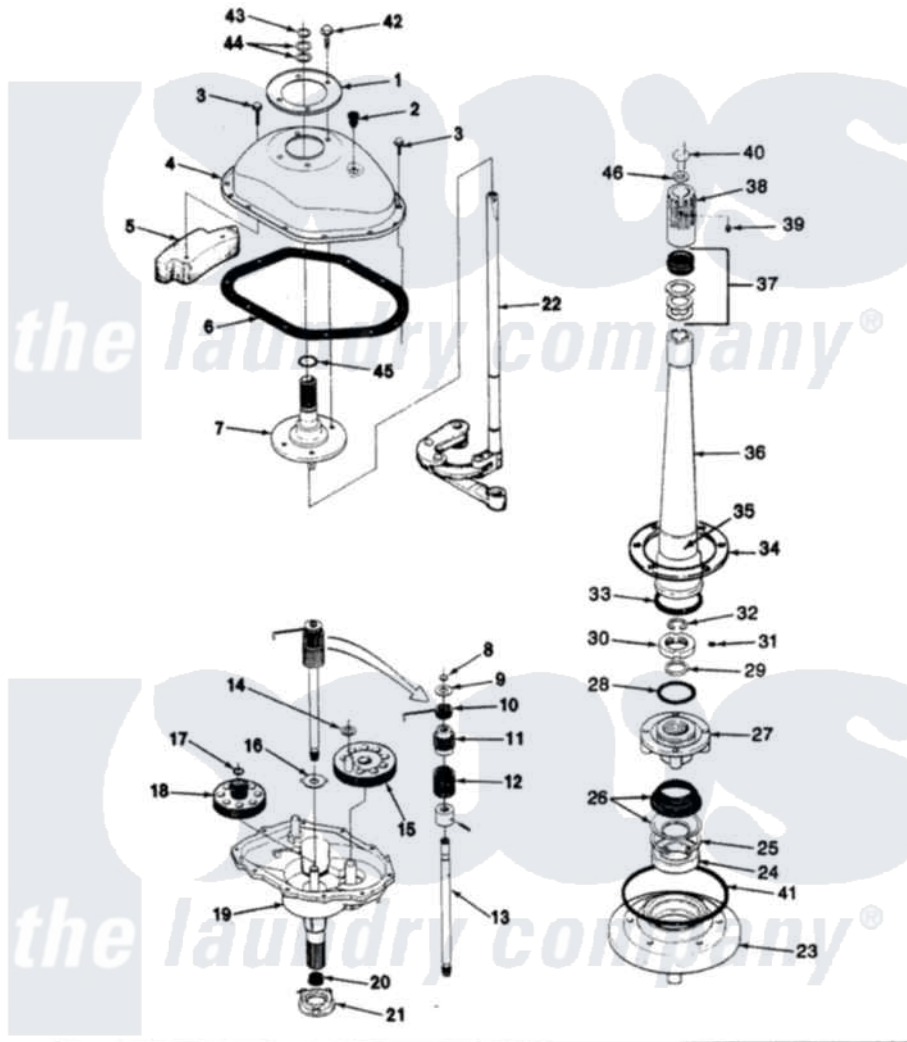

Magic Chef W20JY4 08 - TRANSMISSION (ORIG/REV. A-D)

SECTION: TRANSMISSION & RELATED PARTS

MODEL: W20JN-4

Issue Date: 4/90

Magic Chef [Residential Magic Chef W20JY4 Washer Parts](#) Parts Diagram 08 - TRANSMISSION (ORIG/REV. A-D)

[Click on the part number to view part](#)

Item	Original Part Number	Replaced By	Status	Part Description
1	LA-2001		Not Available	TRANSMISSION REPLACEMENT KIT
"	33-9893	33-7187		Covr Reinforcmt
2	33-9373		Not Available	OIL FILL PLUG
3	25-7916			Bolt
4	33-4286N			Transmission Cover Kit
5	35-2130		Not Available	COUNTER WEIGHT
6	35-1030		Not Available	GASKET, TRANSMISSION HOUSING
7	33-8763	33-4286N		Transmission Cover Kit
8	25-7847			Ring, Retaining
9	25-7416		Not Available	WASHER, FLAT
10	33-6114	33-6463		Spring
11	35-2001			Pinion, Drive
12	33-3195		Not Available	SPRING
13	35-2116		Not Available	DRIVE SHAFT & HUB ASSY
"	LA-2005			Clutch Assembly Kit