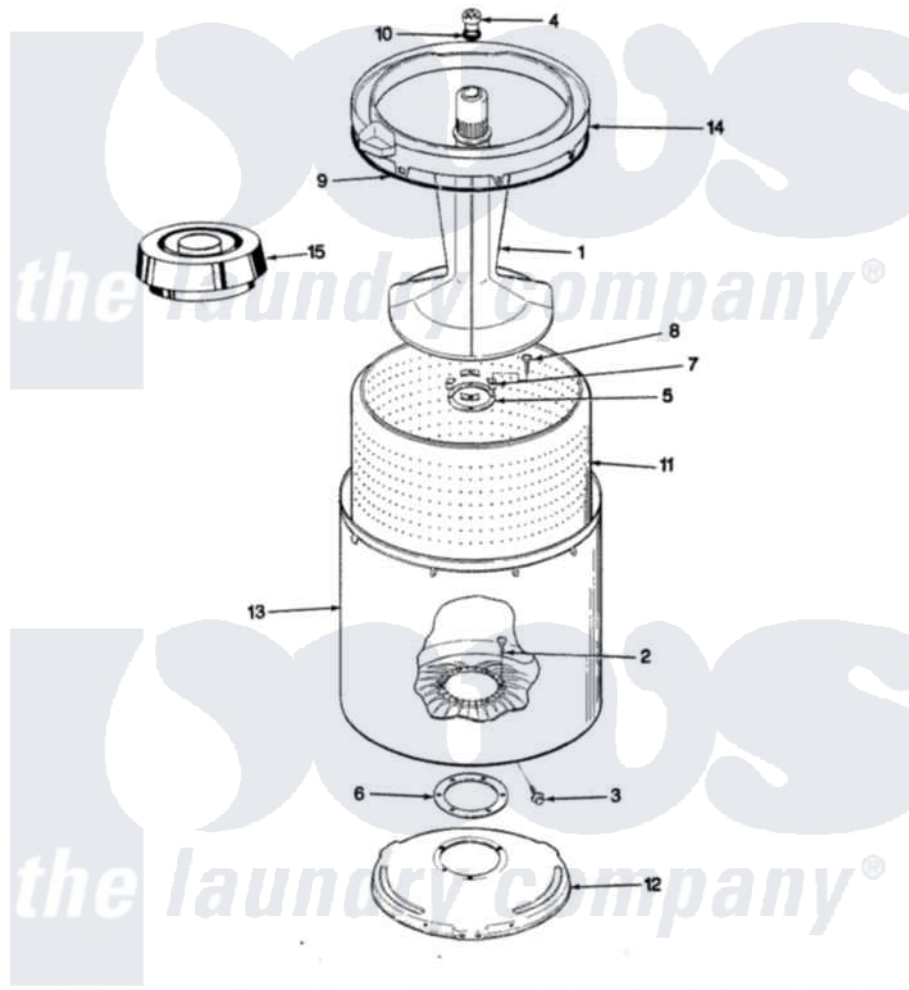

# Magic Chef W20JY4 09 - TUB (ORIG/REV. A-D)

SECTION: TUB  
MODEL: W20JN-4

Issue Date: 4/90

Magic Chef [Residential Magic Chef W20JY4 Washer Parts](#) Parts Diagram 09 - TUB (ORIG/REV. A-D)  
Click on the part number to view part

Item	Original Part Number	Replaced By	Status	Part Description
1	35-2456	<a href="#">33-4352</a>		Agitator
2	35-2062	<a href="#">21001063</a>		Screw, Shoulder
3	25-7914	<a href="#">22002933</a>		Screw
4	<a href="#">33-6241</a>			Cap
5	<a href="#">33-8959</a>			Gasket
6	<a href="#">35-2061</a>			Gasket, Tub To Housing
7	33-8799		Not Available	REINF PLATE
8	25-7783	<a href="#">4356852</a>		Screw
9	<a href="#">35-2328</a>			Seal, Tub Top
10	<a href="#">25-7330</a>			Rubber Washer
11	35-2508		Not Available	BASKET WHITE
12	<a href="#">35-2023</a>			Tub Support
13	<a href="#">35-2038</a>			Tub
14	35-2034		Not Available	TOP, TUB
"	35-2262		Not Available	SHIELD, TUB TOP
15	33-9827	<a href="#">35-2550</a>		Dispenser, Rinse