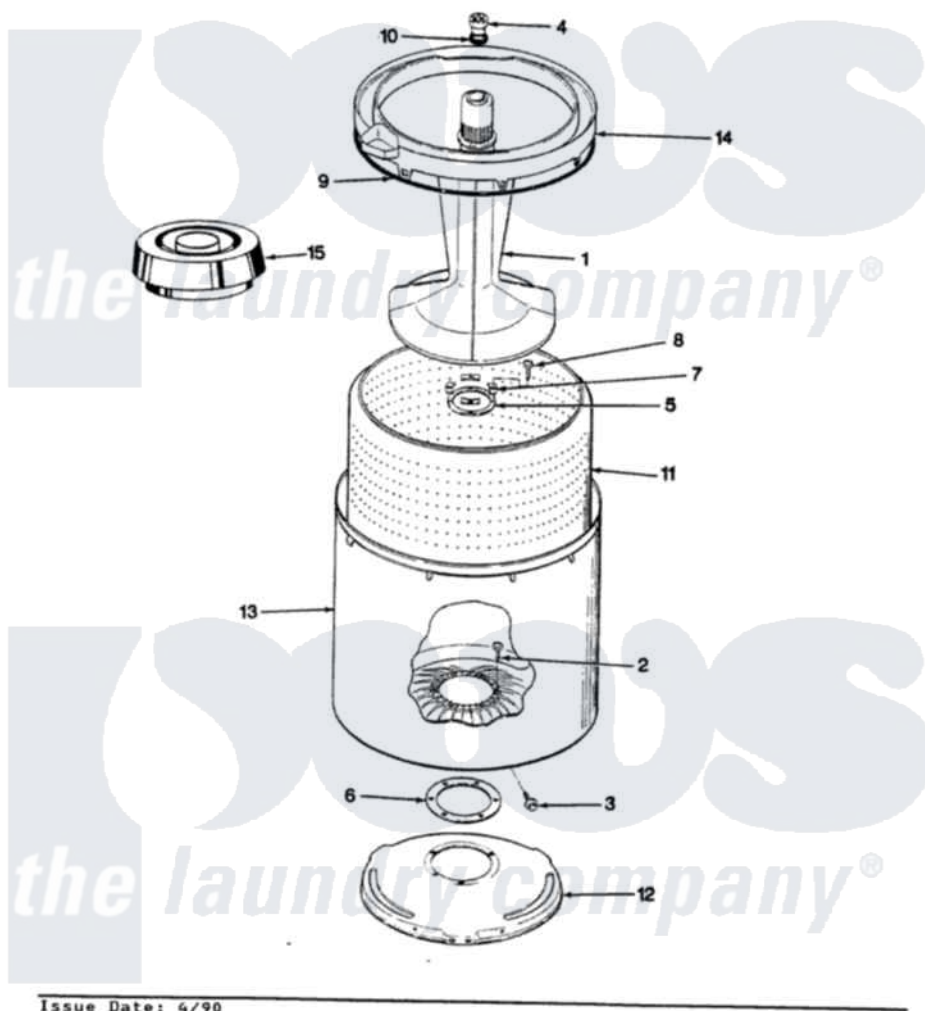

Magic Chef W20JY4 10 - TUB (REV. E-F)

SECTION: TUB
MODEL: W20JN-4

Issue Date: 4/90

Magic Chef [Residential Magic Chef W20JY4 Washer Parts](#) Parts Diagram 10 - TUB (REV. E-F)
Click on the part number to view part

Item	Original Part Number	Replaced By	Status	Part Description
1	35-2456	33-4352		Agitator
2	35-2062	21001063		Screw, Shoulder
3	25-7914	22002933		Screw
4	33-6241			Cap
5	33-8959			Gasket
6	35-2061			Gasket, Tub To Housing
7	33-8799		Not Available	REINF PLATE
8	25-7783	4356852		Screw
9	35-2328			Seal, Tub Top
10	25-7330			Rubber Washer
11	35-2508		Not Available	BASKET WHITE
12	35-2023			Tub Support
13	35-2038			Tub
14	35-2034		Not Available	TOP, TUB
"	35-2262		Not Available	SHIELD, TUB TOP
15	33-9827	35-2550		Dispenser, Rinse