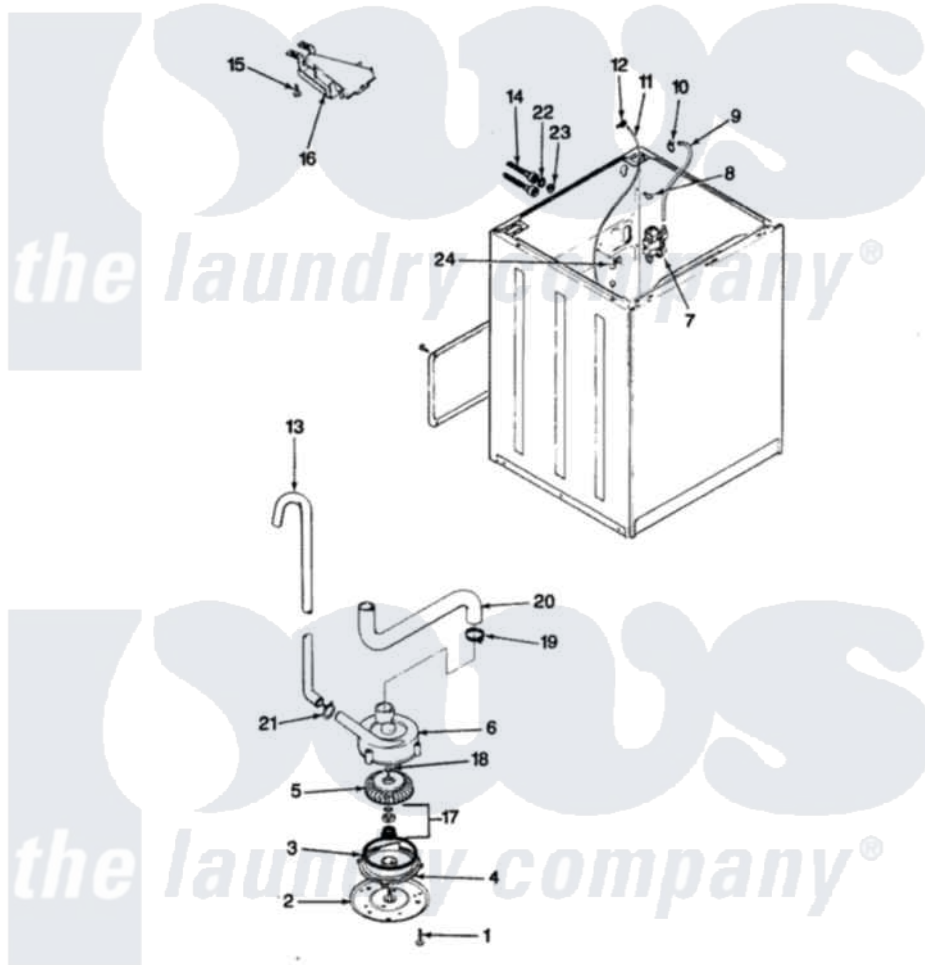

Magic Chef W20JY4 11 - WATER CARRYING & PUMP ASSY(ORIG/REV.A-D)

SECTION: WATER CARRYING & PUMP ASSEMBLY
 MODEL: W20JN-4

Issue Date: 4/90

Magic Chef Residential Magic Chef W20JY4 Washer Parts Parts Diagram 11 - WATER CARRYING & PUMP ASSY(ORIG/REV.A-D)

Click on the part number to view part

Item	Original Part Number	Replaced By	Status	Part Description
1	25-7405	3196164		Screw
2	33-6035		Not Available	PLATE & PULLEY ASSY.
3	33-6032			Gasket
4	35-2058			Base, Pump
5	35-2057	35-6465		Pump Assem
6	35-2099	35-6465		Pump Assem
"	35-2056		Not Available	HOUSING, PUMP
7	25-7220			Clip, Cabinet Top
"	35-2374	35-2374N		Valve, Water
8	25-7867	596669		Clamp, Manifold
9	35-2378	12002749		Hose, Flume Kit
10	25-7867	596669		Clamp, Manifold
11	35-2261		Not Available	PAD, PRESSURE SWITCH HOSE
"	35-2322	21001748		Hose, Pressure Switch

12	33-6099		Clamp
13	33-9436	211704	Hose, Drain
14	33-7891	89503	Hose-Inlet
"	35-0874	76313	Hosefill
15	25-3092	90767	Screw, 8A X 3/8 HeX Washer Head Tapping
16	35-2051	21001760	Flume Assembly / Water Diverter
17	35-0707		Seal, Seat And "O" Ring
18	25-7894	W10001180	Screw
19	25-6069	Not Available	CORBIN CLAMP
20	35-2131	Not Available	HOSE, SUMP TO PUMP
21	25-7080	285655	Clamp, Hose
22	25-7048		Washer
23	33-7313	33-4264N	Strainer And Washer Kit
24	LA-2008		Water Seal And Gasket Kit
"	25-7796	596669	Clamp, Manifold