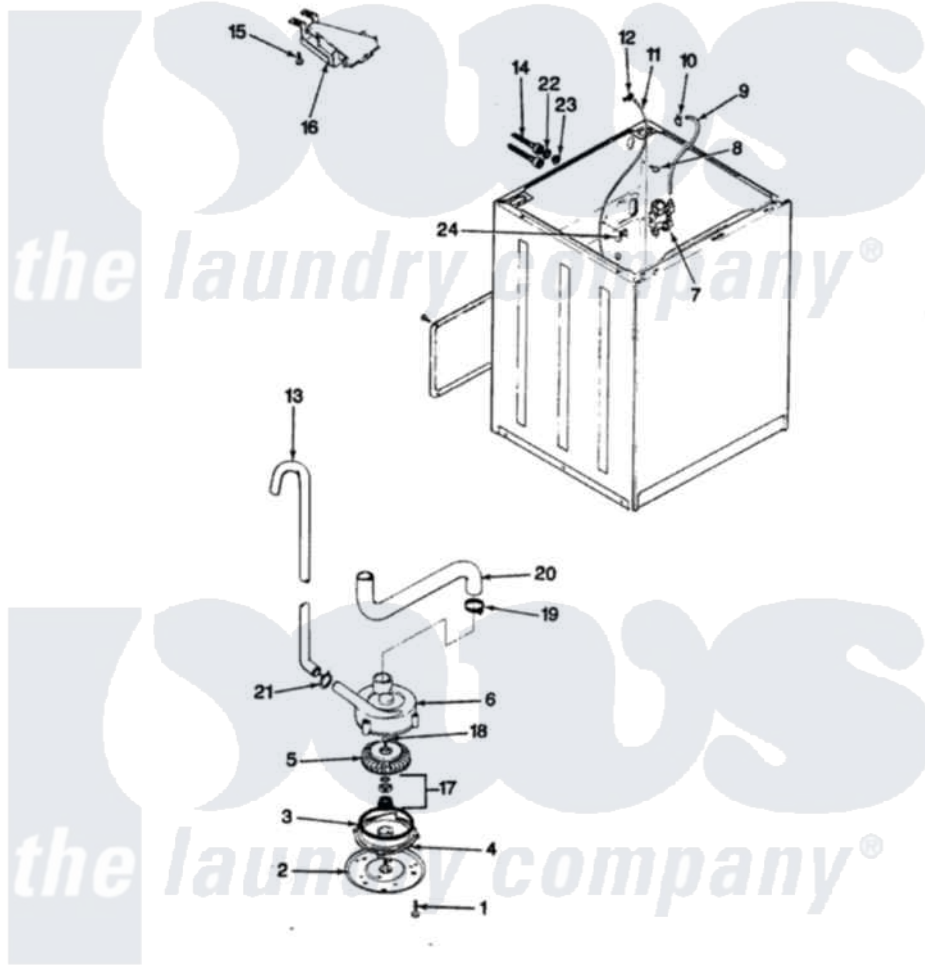

Magic Chef W20JY4 12 - WATER CARRYING & PUMP ASSY. (REV. E-F)

SECTION: WATER CARRYING & PUMP ASSEMBLY
 MODEL: W20JN-4

Issue Date: 4/90

Magic Chef [Residential Magic Chef W20JY4 Washer Parts](#) Parts Diagram 12 - WATER CARRYING & PUMP ASSY. (REV. E-F)

[Click on the part number to view part](#)

Item	Original Part Number	Replaced By	Status	Part Description
1	25-7405	3196164		Screw
2	33-6035		Not Available	PLATE & PULLEY ASSY.
3	33-6032			Gasket
4	35-2058			Base, Pump
5	35-2057	35-6465		Pump Assem
6	35-2099	35-6465		Pump Assem
"	35-2056		Not Available	HOUSING, PUMP
7	25-7220			Clip, Cabinet Top
"	35-2374	35-2374N		Valve, Water
8	25-7867	596669		Clamp, Manifold
9	35-2378	12002749		Hose, Flume Kit
10	25-7867	596669		Clamp, Manifold
11	35-2261		Not Available	PAD, PRESSURE SWITCH HOSE
"	35-2322	21001748		Hose, Pressure Switch
12	33-6099			Clamp

13	33-9436	211704		Hose, Drain
14	33-7891	89503		Hose-Inlet
"	35-0874	76313		Hosefill
15	25-3092	90767		Screw, 8A X 3/8 HeX Washer Head Tapping
16	35-2051	21001760		Flume Assembly / Water Diverter
17	35-0707			Seal, Seat And "O" Ring
18	25-7894	W10001180		Screw
19	25-6069		Not Available	CORBIN CLAMP
20	35-2131		Not Available	HOSE, SUMP TO PUMP
21	25-7080	285655		Clamp, Hose
22	25-7048			Washer
23	33-7313	33-4264N		Strainer And Washer Kit
24	LA-2008			Water Seal And Gasket Kit
"	25-7796	596669		Clamp, Manifold