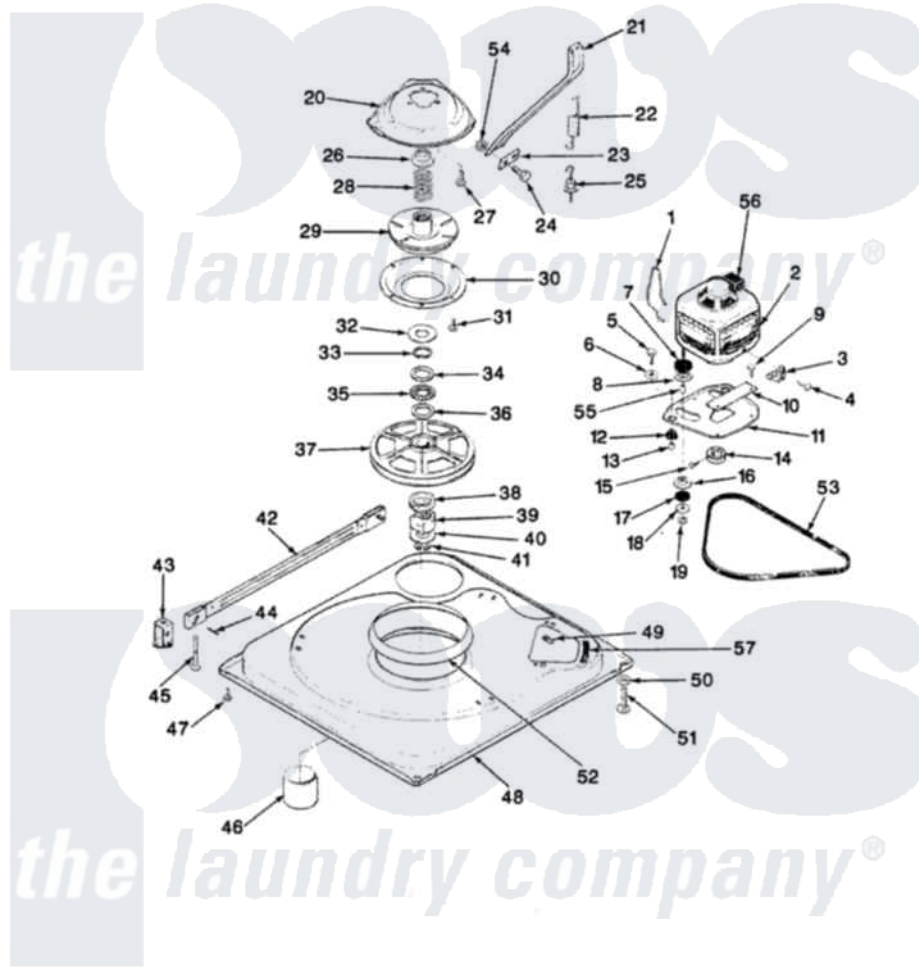

# Magic Chef W20JY4S 01 - BASE & DRIVE

SECTION: BASE & DRIVE  
MODEL: W20JN-4S

Issue Date: 4/91

Magic Chef [Residential Magic Chef W20JY4S Washer Parts](#) Parts Diagram 01 - BASE & DRIVE  
Click on the part number to view part

Item	Original Part Number	Replaced By	Status	Part Description
1	<a href="#">35-0235</a>			Spring, Motor Pivot
2	35-2030		Not Available	MOTOR
"	LA-2002		Not Available	MOTOR KIT
3	<a href="#">33-9945</a>			Slide, Foot
4	25-7418	<a href="#">33001178</a>		Back, Tumbler
5	25-7833	<a href="#">21001977</a>		Screw
6	<a href="#">25-7834</a>			Washer, Motor/Base Screw
7	<a href="#">33-9946</a>			Isolator, Motor
8	33-9944	<a href="#">35-3570</a>		Washer, Motor Pivot
9	25-3083	<a href="#">212951</a>		Screw, No.6-32 X 1/4 Inch
10	33-9947		Not Available	DBL.PIVOT SLIDE
11	35-2810	<a href="#">21001783</a>		Plate And Screw Assembly
12	33-9941	<a href="#">35-3646</a>		Isolator, Motor Plate
13	<a href="#">25-7831</a>			Spacer, Mounting
14	35-2124	<a href="#">W10143344</a>		Pulley
15	<a href="#">25-7117</a>			Set Screw