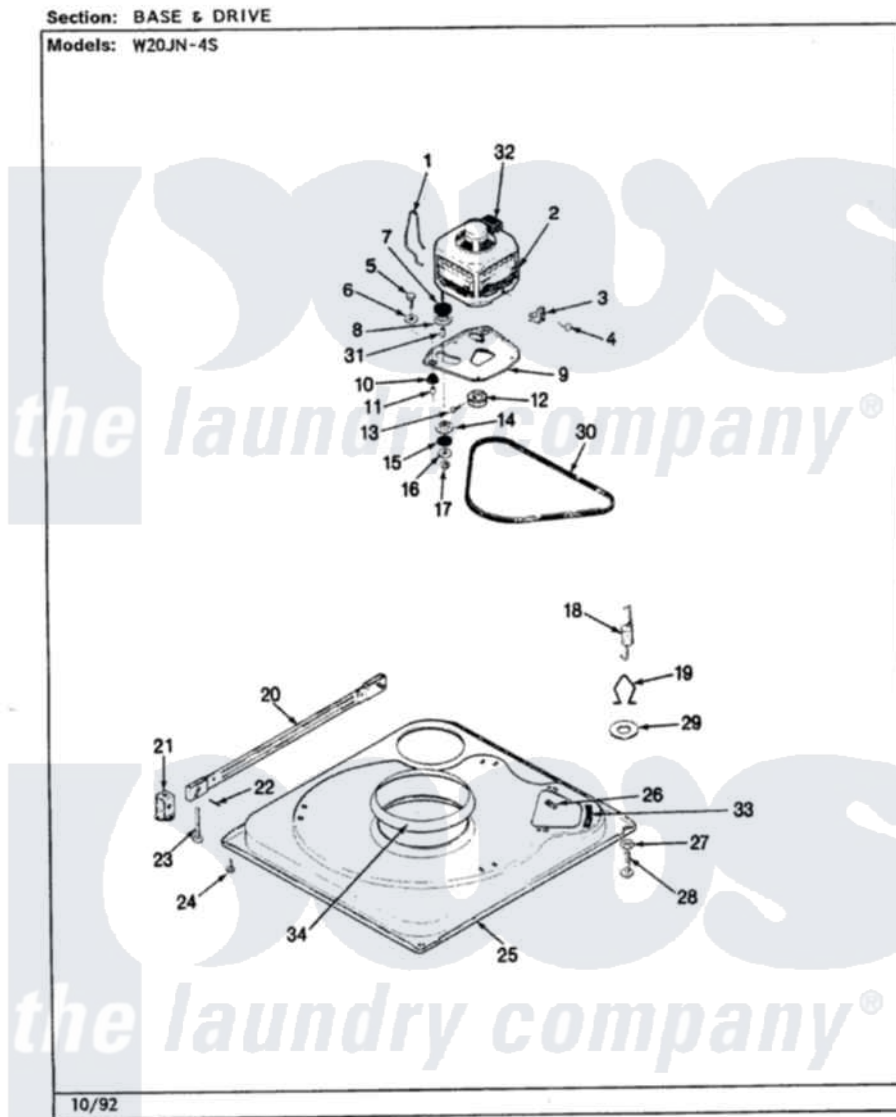

Magic Chef W20JY4S 02 - BASE & DRIVE (W20JN4S)(REV. A-E)

Magic Chef [Residential Magic Chef W20JY4S Washer Parts](#) Parts Diagram 02 - BASE & DRIVE (W20JN4S)(REV. A-E)
Click on the part number to view part

Item	Original Part Number	Replaced By	Status	Part Description
1	35-0235			Spring, Motor Pivot
2	LA-2002		Not Available	MOTOR KIT
"	35-2030		Not Available	MOTOR
3	33-9945			Slide, Foot
4	25-7418	33001178		Back, Tumbler
5	25-7833	21001977		Screw
6	25-7834			Washer, Motor/Base Screw
7	33-9946			Isolator, Motor
8	33-9944	35-3570		Washer, Motor Pivot
9	35-2810	21001783		Plate And Screw Assembly
10	33-9941	35-3646		Isolator, Motor Plate
11	25-7831			Spacer, Mounting
12	35-2124	W10143344		Pulley
13	25-7117			Set Screw
14	33-9943	35-3571		Slide, Motor Pivot
15	33-9967			Washer, Motor Isolator

16	25-7047		Washer, Flat
17	25-7325	Y707702	Locknut
18	35-2681		Not Available
"	35-3658		SPRING, SUSPENSION
			Spring, Suspension
19	35-2976		Not Available
			HOOK, SUSPENSION SPRING
20	35-2049	21001881	Bar, Stabilizer
21	35-2046		Bracket, Stabilizer
22	35-2052		Pin, Stabilizer
23	35-2050	22004469	Leg And Foot Self Stabalizing
24	25-7828	489483	Screw 10-32 X 1/2
"	35-3020	22004469	Leg And Foot Self Stabalizing
25	35-2984		Not Available
			BASE
26	25-7838	25-7845	Speednut, Motor
27	25-7915		Hex Nut
28	35-0837	25001119	Foot And Pad Assembly
"	35-0772	25001119	Foot And Pad Assembly
29	Y25-7951		Washer, Suspension Hook
30	35-2320	21352320	Belt, Drive
31	25-7830		Spacer
32	33-9765		Switch, Motor
33	35-2065		Pad, Motor Plate
34	35-2357	21002026	Snubber