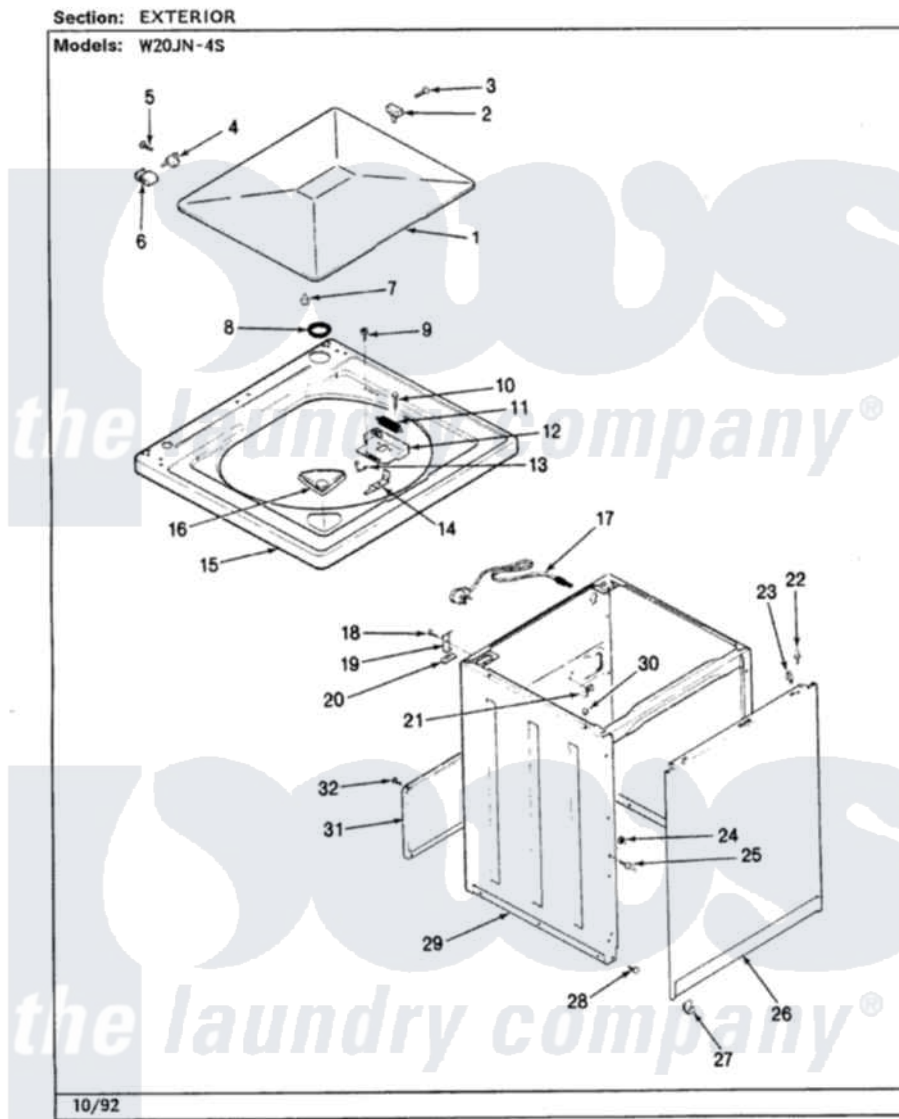

Magic Chef W20JY4S 05 - EXTERIOR (W20JN4S)(REV. A-E)

Magic Chef Residential Magic Chef W20JY4S Washer Parts Parts Diagram 05 - EXTERIOR (W20JN4S)(REV. A-E)
Click on the part number to view part

Item	Original Part Number	Replaced By	Status	Part Description
1	35-2026-25		Not Available	LID (H WHT)
2	25-7436			Nylite Washer
"	43-0057			Actuator, Door Switch
3	25-7438			Screw
4	25-7086	Y0308025		Washer, Stainless Steel
"	35-2045			Pin, Hinge
5	25-7893			Screw
6	35-2044			Hinge, Lid
7	35-0581			Bumper, Door
8	35-2063			Bushing, Insulator
"	35-2064			Bushing, Insulating
9	25-7463	7101P012-60		Screw
10	25-7437	40040701		Screw, Tapping No.6b-20
11	35-2814	12001187		Kit, Lid Switch Assembly
12	35-2795	12001187		Kit, Lid Switch Assembly
13	25-7878			Clip

14	35-2805	12001187		Kit, Lid Switch Assembly
15	35-2739-25		Not Available	TOP, CABINET (HARV.WT)
16	33-9906	21001167		Dispenser, Bleach
17	35-0680		Not Available	CORD, POWER
18	25-7893			Screw
19	33-7450	35-2846		Hinge, Cabinet Top
20	33-0930			Pad, Top Hinge
21	25-7796	596669		Clamp, Manifold
22	53-0643			Pin, Locator
23	25-7220			Clip, Cabinet Top
24	25-0224	3400029		Nut, Adapter Plate
25	53-0643			Pin, Locator
26	35-2084-25		Not Available	PANEL, FRONT
27	53-0120			Clip, Front Panel
28	33-2653			Bumper, Cabinet
29	35-2106-25		Not Available	CABINET ASSY. (HW)
30	33-2653			Bumper, Cabinet
31	35-2108	21001871		Cabinet
32	25-7733	681414		Screw, 10AB X 1/2