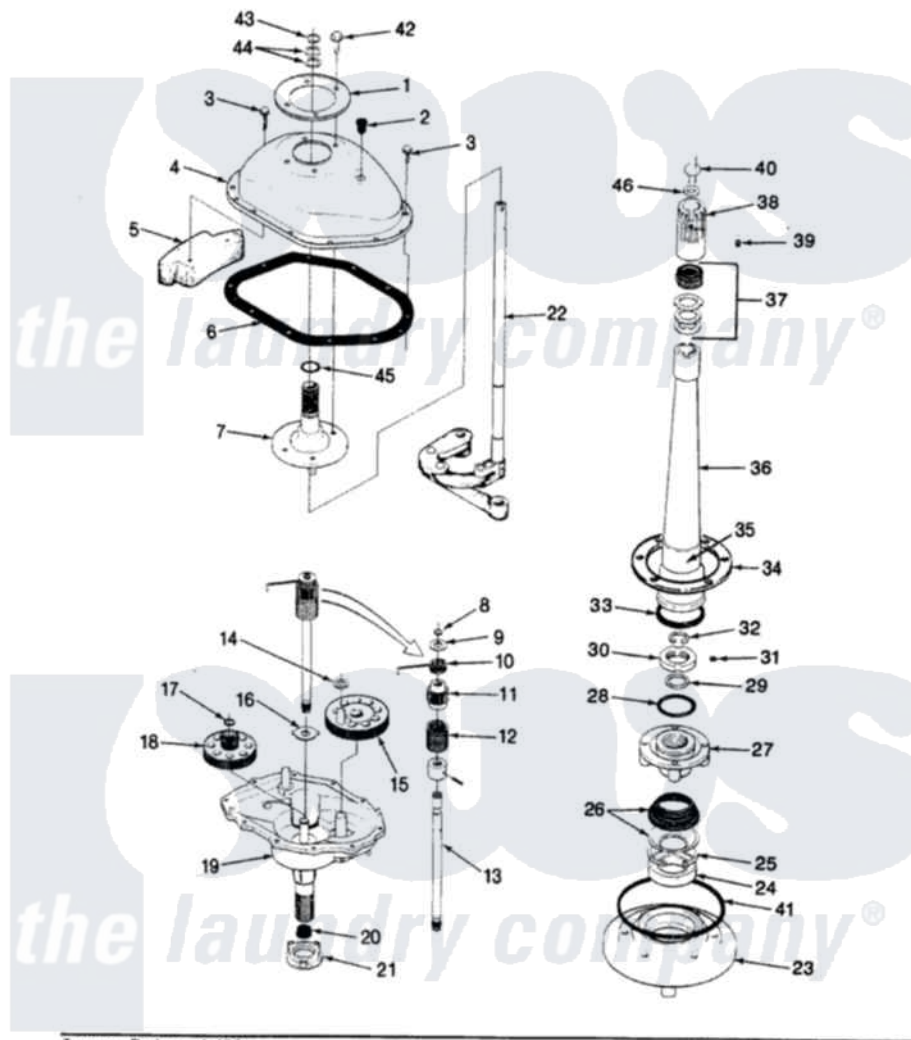

Magic Chef W20JY4S 06 - TRANSMISSION & RELATED PARTS

SECTION: TRANSMISSION & RELATED PARTS
 MODEL: W20JN-4S

Issue Date: 4/91

Magic Chef Residential Magic Chef W20JY4S Washer Parts Parts Diagram 06 - TRANSMISSION & RELATED PARTS
 Click on the part number to view part

Item	Original Part Number	Replaced By	Status	Part Description
1	33-9893	33-7187		Covr Reinforcmt
2	35-2621			Plug, Oil Fill
3	25-7916			Bolt
4	35-2620		Not Available	COVER, TRANSMISSION
5	35-2642			Counterweight
6	35-1030		Not Available	GASKET, TRANSMISSION HOUSING
7	35-2654			Drive Tube Assembly
8	25-7847			Ring, Retaining
9	25-7416		Not Available	WASHER, FLAT
10	33-6114	33-6463		Spring
11	35-2001			Pinion, Drive
12	33-3195		Not Available	SPRING
13	35-2116		Not Available	DRIVE SHAFT & HUB ASSY
"	LA-2005			Clutch Assembly Kit
14	25-7091			Thrust Washer
15	35-2631		Not Available	GEAR, CRANK

16	35-2070		Washer, Steel W/Tabs
"	25-7274	Not Available	WASHER, STEEL
"	35-2462	35-3825	Washer, Nylon
17	25-7853	25-7933	Ring, Retaining
18	35-2527		Gear, Cluster
19	35-2640	Not Available	TRANSMISSION HOUSING
20	35-2010	207843	Lip Seal Repair Kit
21	35-2111	12001562	Bearing Assembly
22	35-2637	Not Available	LINKAGE ASSY
23	35-2059	35-2450	Housing Assembly, Bearing And Seal
24	35-2205		Bearing, Spin
25	25-7849		Retaining Ring
26	33-7224N		Tub Seal Assembly
27	33-9987	Not Available	BASKET HUB ASM
28	35-2061		Gasket, Tub To Housing
29	25-7722	33-4293N	Gasket Kit
30	33-9507	33-9504	Locknut
31	25-7120		Set Screw
32	25-7848		Retaining Ring
33	33-8718		Gasket
34	35-0930		Gasket
35	33-6790		Bearing, Agitator
36	33-4283N	Not Available	CENTERPOST KIT
37	33-7806N		Seal Assembly
38	33-9729	Not Available	DRIVE BLOCK ASM
39	25-7378		Set Screw
40	33-6817		Stud
41	35-2060		Seal, Tub To Housing
42	25-7359		Screw
43	25-7848		Retaining Ring
44	25-7057		Washer, Flat
45	25-7722	33-4293N	Gasket Kit
46	25-7316		Flat Washer
"	LA-2009	Not Available	BEARING & SEAL HSG KIT
47	LA-2001	Not Available	TRANSMISSION REPLACEMENT KIT