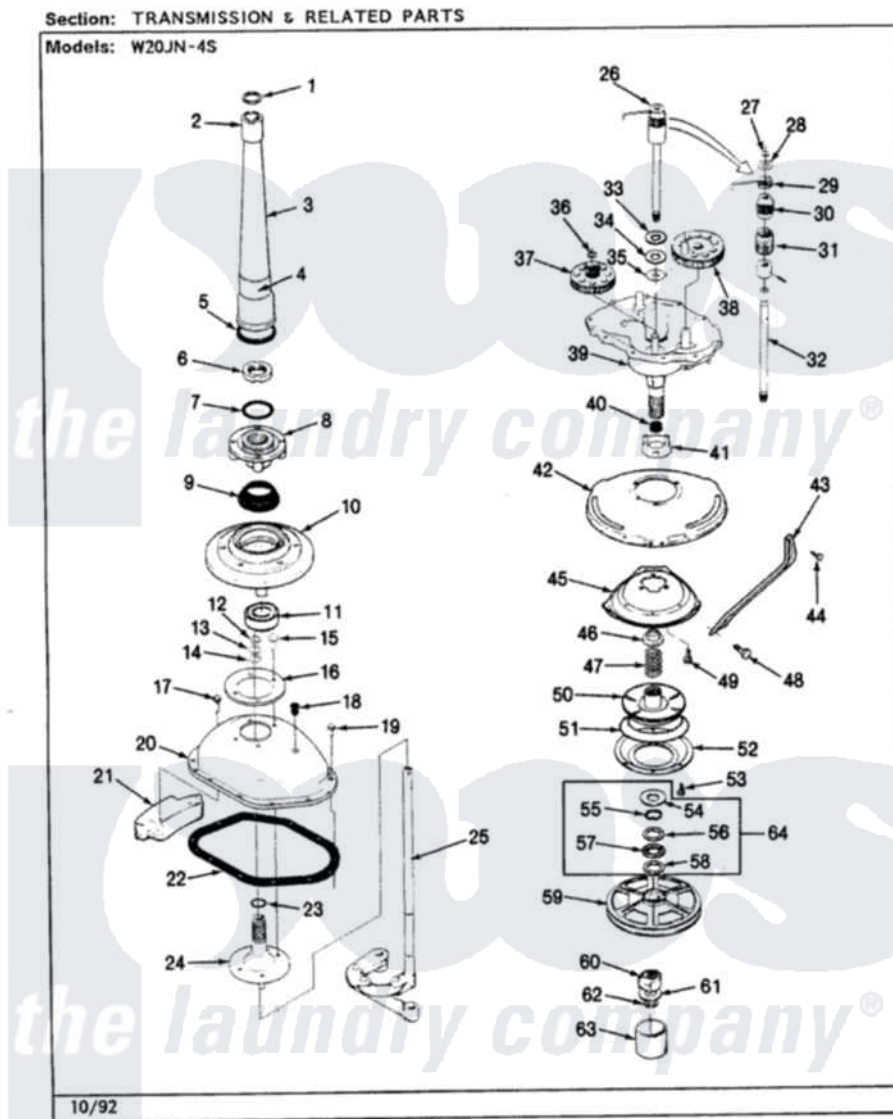

Magic Chef W20JY4S 07 - TRANSMISSION (W20JN4S)(REV. A-E)

Magic Chef Residential Magic Chef W20JY4S Washer Parts Parts Diagram 07 - TRANSMISSION (W20JN4S)(REV. A-E)

Click on the part number to view part

Item	Original Part Number	Replaced By	Status	Part Description
1	LA-2175	35-6680		Transmission
"	35-3748	35-6680		Transmission
"	25-7941			"O" Ring, Agtr Drive Shaft
2	35-2835	21001066		Bearing, Centerpost
3	35-2792	21001401		Center Pos
4	33-6790			Bearing, Agitator
"	35-2983		Not Available	CENTERPOST ASSY.
5	35-2906			Seal, Centerpost Bottom
6	35-2791			Nut, Spin Tube
7	25-7938			"O" Ring, Basket Drive Hub
8	35-2715		Not Available	BASKET DRIVE HUB ASSY
"	35-3647	W10219156		Tub Seal
9	35-2974			Tub Seal/Hub Assembly
10	35-2716	12001561		Bearing And Seal Housing Assembly
11	35-2972	12001561		Bearing And Seal Housing