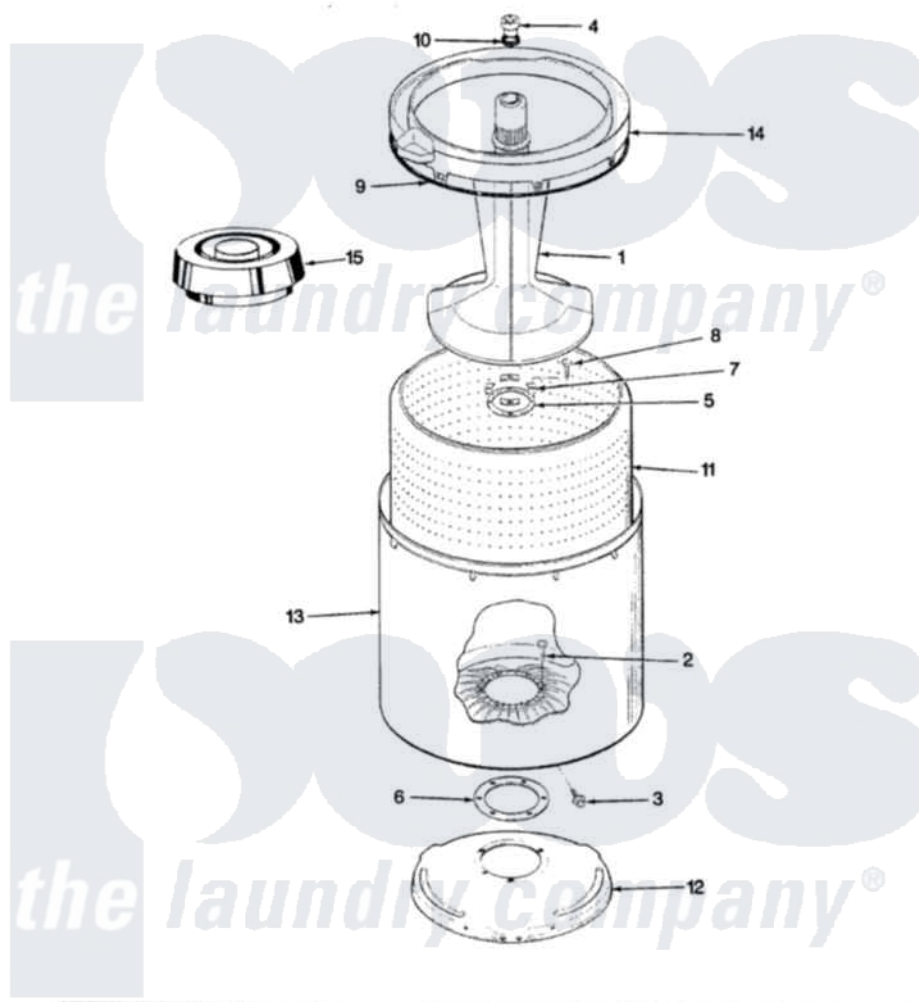

# Magic Chef W20JY4S 08 - TUB

SECTION: TUB  
MODEL: W20JN-4S

Issue Date: 4/91

Magic Chef [Residential Magic Chef W20JY4S Washer Parts](#) Parts Diagram 08 - TUB

[Click on the part number to view part](#)

Item	Original Part Number	Replaced By	Status	Part Description
1	35-2456	<a href="#">33-4352</a>		Agitator
2	35-2062	<a href="#">21001063</a>		Screw, Shoulder
3	25-7914	<a href="#">22002933</a>		Screw
4	<a href="#">33-6241</a>			Cap
5	<a href="#">33-8959</a>			Gasket
6	<a href="#">35-2061</a>			Gasket, Tub To Housing
7	33-8799		Not Available	REINF PLATE
8	25-7783	<a href="#">4356852</a>		Screw
9	<a href="#">35-2328</a>			Seal, Tub Top
10	<a href="#">25-7330</a>			Rubber Washer
11	35-2508		Not Available	BASKET WHITE
12	<a href="#">35-2023</a>			Tub Support
13	<a href="#">35-2038</a>			Tub
14	35-2034		Not Available	TOP, TUB
"	35-2262		Not Available	SHIELD, TUB TOP
15	33-9827	<a href="#">35-2550</a>		Dispenser, Rinse