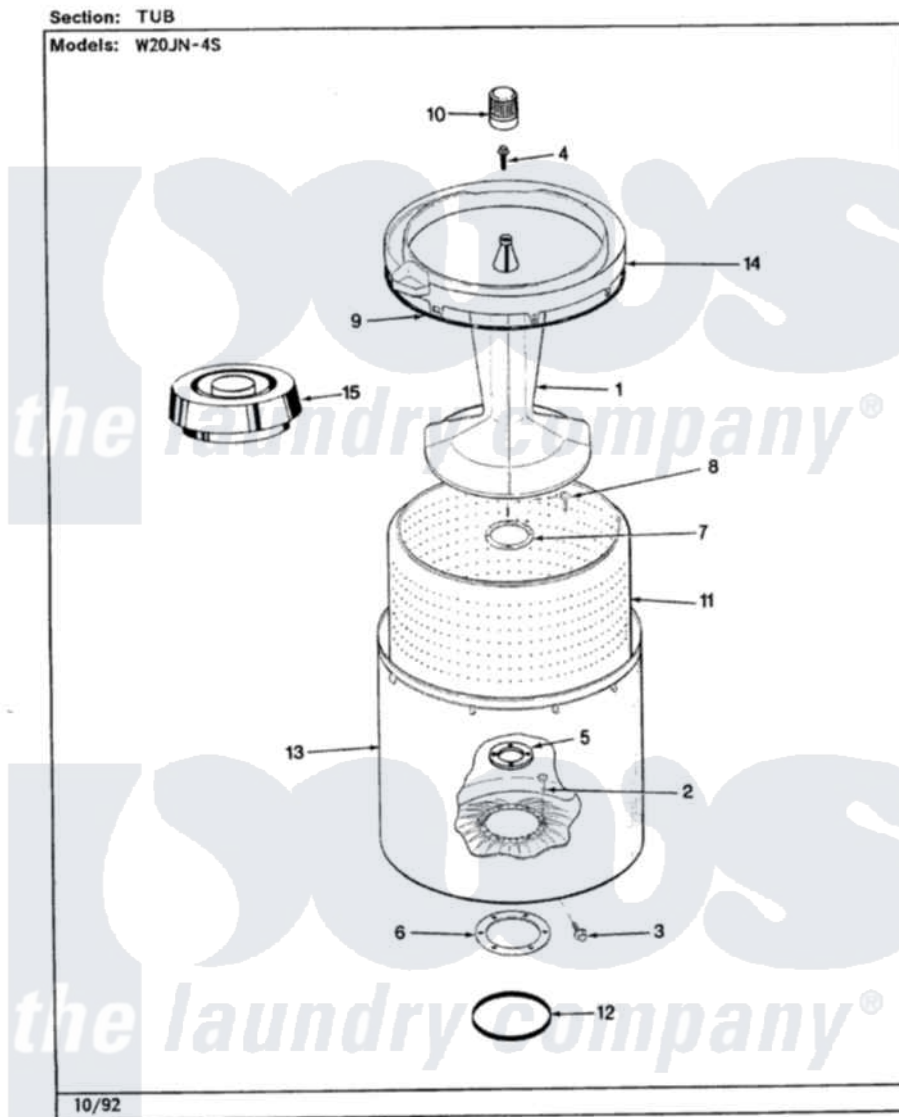

Magic Chef W20JY4S 09 - TUB (W20JN4S)(REV. A-E)

Magic Chef [Residential Magic Chef W20JY4S Washer Parts](#) Parts Diagram 09 - TUB (W20JN4S)(REV. A-E)
Click on the part number to view part

Item	Original Part Number	Replaced By	Status	Part Description
1	35-3580			Agitator
"	35-2717	35-3580		Agitator
2	25-7947	21001063		Screw, Shoulder
3	25-7953	22002933		Screw
4	25-7948	W10309247		Screw
5	35-3685			Gasket, Basket To Centerpost
"	35-2980	35-3685		Gasket, Basket To Centerpost
6	35-3686			Gasket, Tub To Housing
"	35-2979			Gasket, Tub/Hsg
7	35-3014			Gasket And Reinf. Plate Assembly
8	25-7783	4356852		Screw
9	35-2328			Seal, Tub Top
10	35-2733			Cap, Agitator
11	35-3016		Not Available	BASKET ASSY
12	35-2978			Seal, Tub/Housing
13	35-3700			Tub Assembly

"	35-2952	35-3700	Tub Assembly
14	35-2262	Not Available	SHIELD, TUB TOP
"	35-2034	Not Available	TOP, TUB
"	35-3578	Not Available	TOP, TUB
15	35-2550		Dispenser, Rinse