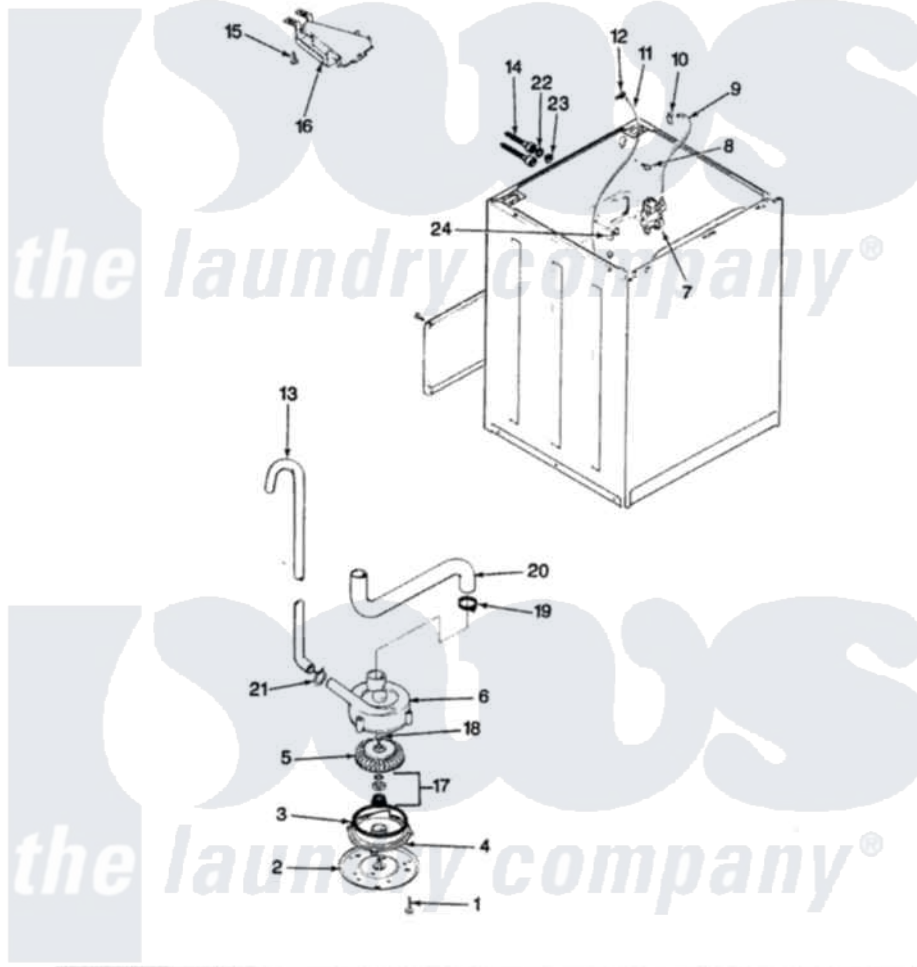

Magic Chef W20JY4S 10 - WATER CARRYING & PUMP ASSEMBLY

SECTION: WATER CARRYING & PUMP ASSEMBLY
 MODEL: W20JN-4S

Issue Date: 4/91

Magic Chef [Residential Magic Chef W20JY4S Washer Parts](#) Parts Diagram 10 - WATER CARRYING & PUMP ASSEMBLY

[Click on the part number to view part](#)

Item	Original Part Number	Replaced By	Status	Part Description
1	25-7405	3196164		Screw
2	33-6035		Not Available	PLATE & PULLEY ASSY.
3	33-6032			Gasket
4	35-2058			Base, Pump
5	35-2057	35-6465		Pump Assem
6	35-2099	35-6465		Pump Assem
"	35-2056		Not Available	HOUSING, PUMP
7	25-7220			Clip, Cabinet Top
"	35-2374	35-2374N		Valve, Water
8	25-7867	596669		Clamp, Manifold
9	35-2378	12002749		Hose, Flume Kit
10	25-7867	596669		Clamp, Manifold
11	35-2261		Not Available	PAD, PRESSURE SWITCH HOSE
"	35-2322	21001748		Hose, Pressure Switch
12	33-6099			Clamp

13	33-9436	211704	Hose, Drain
14	33-7891	89503	Hose-Inlet
"	35-0874	76313	Hosefill
15	25-3092	90767	Screw, 8A X 3/8 HeX Washer Head Tapping
16	35-2051	21001760	Flume Assembly / Water Diverter
17	35-0707		Seal, Seat And "O" Ring
18	Y00000000		Not Available SEE NOTE
19	25-6069		Not Available CORBIN CLAMP
20	35-2131		Not Available HOSE, SUMP TO PUMP
21	25-7080	285655	Clamp, Hose
22	25-7048		Washer
23	33-7313	33-4264N	Strainer And Washer Kit
24	LA-2008		Water Seal And Gasket Kit
"	25-7796	596669	Clamp, Manifold