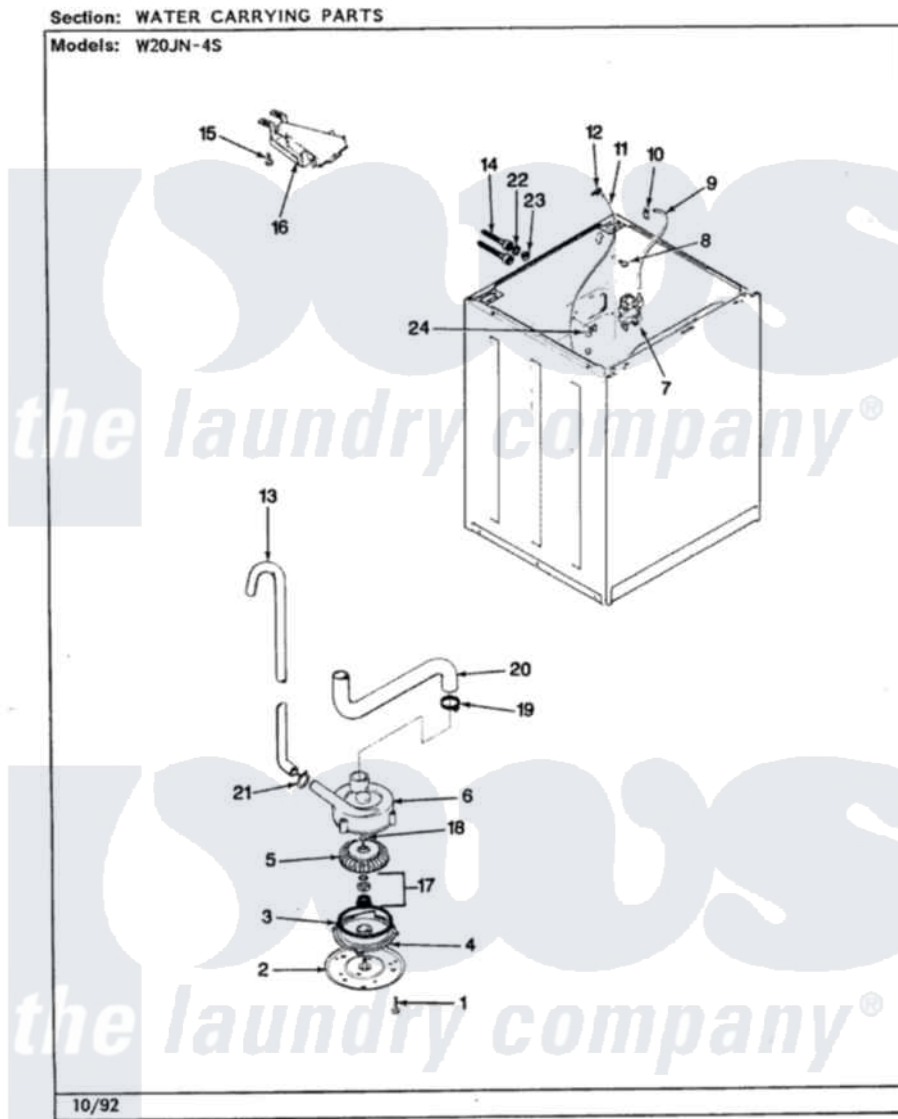

Magic Chef W20JY4S 11 - WATER CARRYING (W20JN4S)(REV. A-E)

Magic Chef [Residential Magic Chef W20JY4S Washer Parts](#) Parts Diagram 11 - WATER CARRYING (W20JN4S)(REV. A-E)

[Click on the part number to view part](#)

Item	Original Part Number	Replaced By	Status	Part Description
1	25-7405	3196164		Screw
2	33-6035		Not Available	PLATE & PULLEY ASSY.
3	33-6032			Gasket
4	35-2058			Base, Pump
5	35-2057	35-6465		Pump Assem
6	35-2099	35-6465		Pump Assem
"	35-2344			Restrictor, Flow
"	35-2056		Not Available	HOUSING, PUMP
7	25-7220			Clip, Cabinet Top
"	35-2374	35-2374N		Valve, Water
8	25-7867	596669		Clamp, Manifold
9	35-2378	12002749		Hose, Flume Kit
10	25-7867	596669		Clamp, Manifold
11	35-2322	21001748		Hose, Pressure Switch
"	35-2261		Not Available	PAD, PRESSURE SWITCH HOSE

12	33-6099		Clamp
13	35-2896	211704	Hose, Drain
14	35-0873	76313	Hosefill
"	33-7046	89503	Hose-Inlet
15	25-3092	90767	Screw, 8A X 3/8 HeX Washer Head Tapping
16	35-2051	21001760	Flume Assembly / Water Diverter
17	35-0707		Seal, Seat And "O" Ring
18	25-7894	W10001180	Screw
19	25-6069	Not Available	CORBIN CLAMP
"	25-6068	285655	Clamp, Hose
20	35-3584	21001915	Hose, Tub To Pump
"	35-2982		Hose Tub To Pump
21	25-7080	285655	Clamp, Hose
22	25-7048		Washer
23	33-7313	33-4264N	Strainer And Washer Kit
24	25-7796	596669	Clamp, Manifold