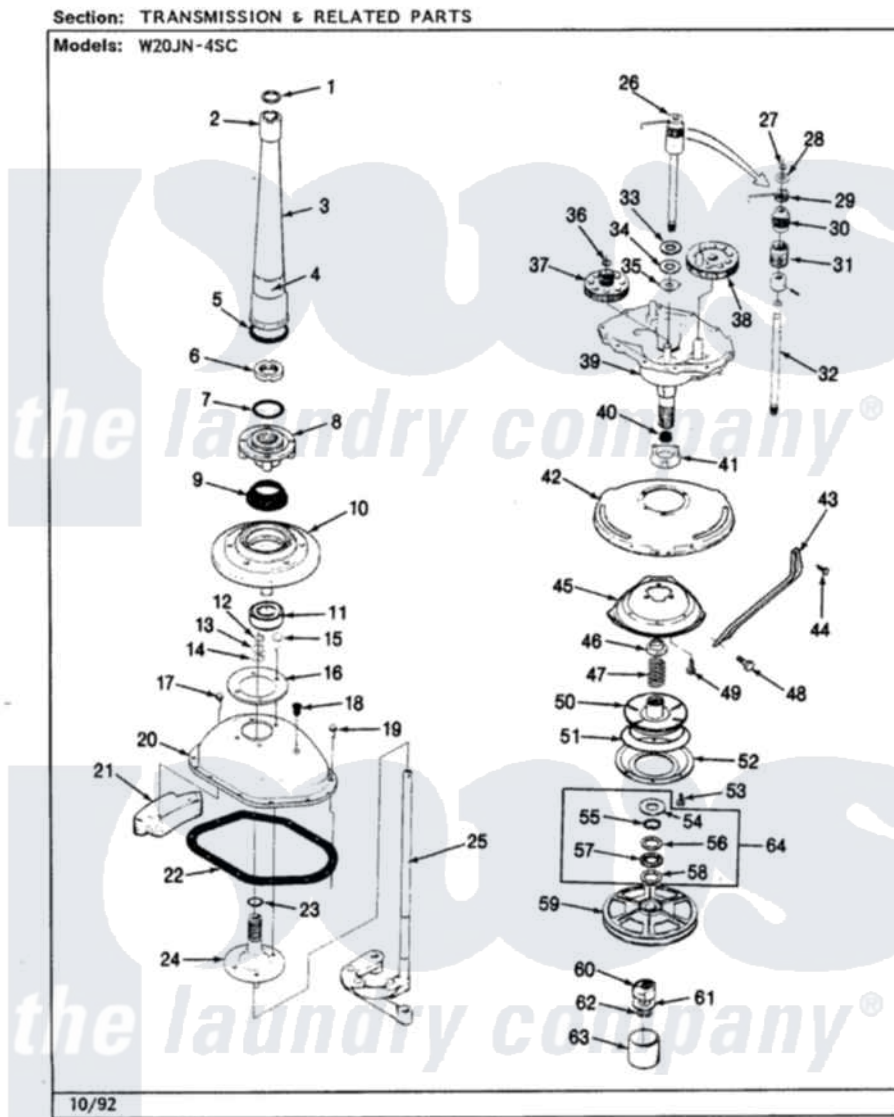

Magic Chef W20JY4SC 07 - TRANSMISSION (W20JN4SC)(REV. A)

Magic Chef [Residential Magic Chef W20JY4SC Washer Parts](#) Parts Diagram 07 - TRANSMISSION (W20JN4SC)(REV. A)

Click on the part number to view part

Item	Original Part Number	Replaced By	Status	Part Description
1	LA-2175	35-6680		Transmission
"	25-7941			"O" Ring, Agr Drive Shaft
2	35-2835	21001066		Bearing, Centerpost
3	35-2792	21001401		Center Pos
4	33-6790			Bearing, Agitator
5	35-2906			Seal, Centerpost Bottom
6	35-2791			Nut, Spin Tube
7	25-7938			"O" Ring, Basket Drive Hub
8	35-2715		Not Available	BASKET DRIVE HUB ASSY
9	35-2974			Tub Seal/Hub Assembly
10	35-2716	12001561		Bearing And Seal Housing Assembly
11	35-2972	12001561		Bearing And Seal Housing Assembly
"	35-2205			Bearing, Spin
12	25-7949		Not Available	RING, RETAINING (AG. SHAFT)