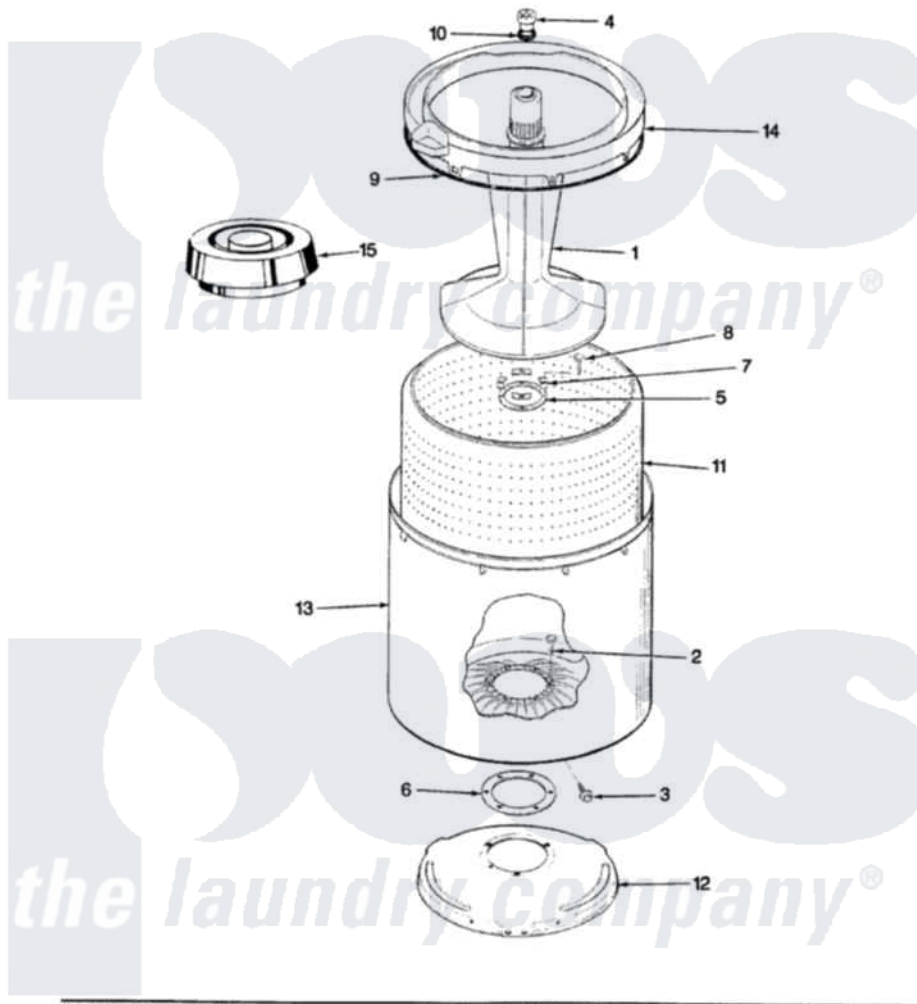

# Magic Chef W20JY4SC 08 - TUB

SECTION: TUB  
 MODEL: W20JN-4SC

Issue Date: 4/91

Magic Chef [Residential Magic Chef W20JY4SC Washer Parts](#) Parts Diagram 08 - TUB  
 Click on the part number to view part

Item	Original Part Number	Replaced By	Status	Part Description
1	35-2456	<a href="#">33-4352</a>		Agitator
2	35-2062	<a href="#">21001063</a>		Screw, Shoulder
3	25-7914	<a href="#">22002933</a>		Screw
4	<a href="#">33-6241</a>			Cap
5	<a href="#">33-8959</a>			Gasket
6	<a href="#">35-2061</a>			Gasket, Tub To Housing
7	33-8799		Not Available	REINF PLATE
8	25-7783	<a href="#">4356852</a>		Screw
9	<a href="#">35-2328</a>			Seal, Tub Top
10	<a href="#">25-7330</a>			Rubber Washer
11	35-2508		Not Available	BASKET WHITE
12	<a href="#">35-2023</a>			Tub Support
13	<a href="#">35-2038</a>			Tub
14	35-2262		Not Available	SHIELD, TUB TOP
"	35-2034		Not Available	TOP, TUB
15	<a href="#">35-2550</a>			Dispenser, Rinse