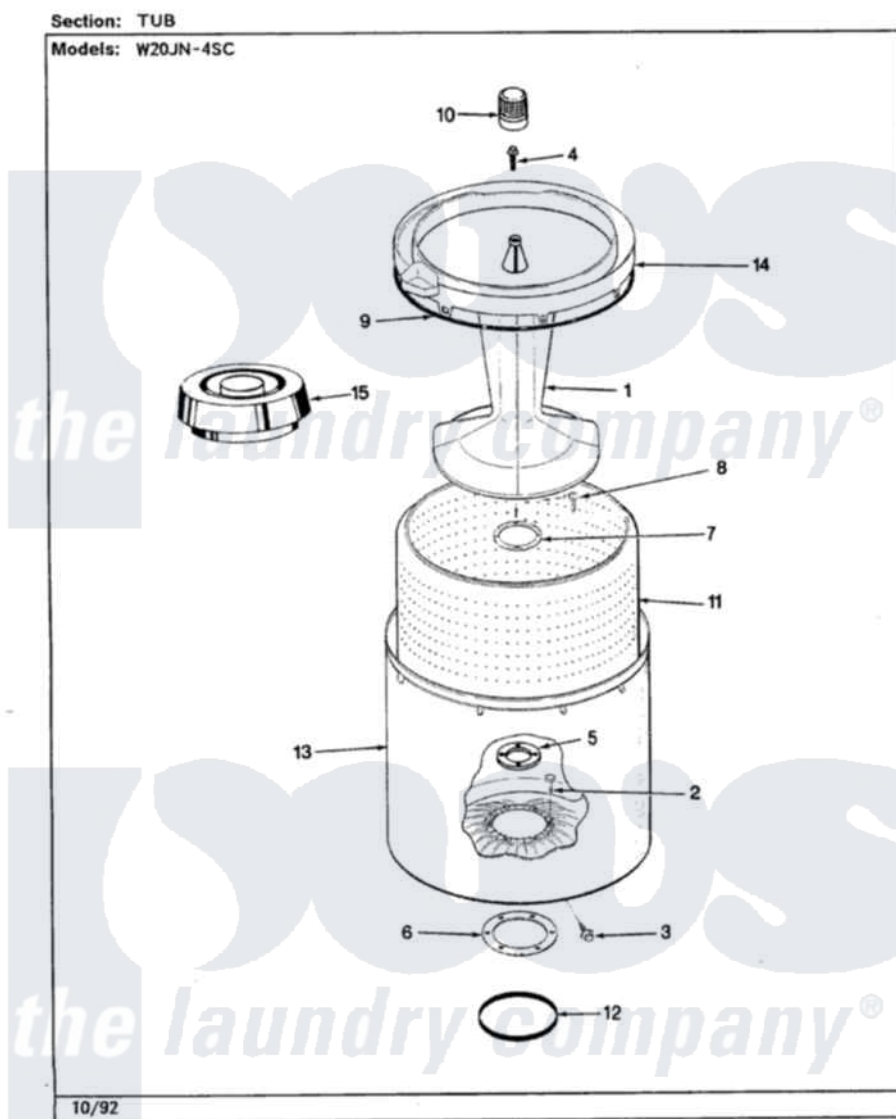

Magic Chef W20JY4SC 09 - TUB (W20JN4SC)(REV. A)

Magic Chef [Residential Magic Chef W20JY4SC Washer Parts](#) Parts Diagram 09 - TUB (W20JN4SC)(REV. A)

[Click on the part number to view part](#)

| Item | Original Part Number | Replaced By | Status | Part Description |
|------|-------------------------|---------------------------|---------------|-----------------------------|
| 1 | 35-2717 | 35-3580 | | Agitator |
| 2 | 25-7949 | | Not Available | RING, RETAINING (AG. SHAFT) |
| 3 | 25-7953 | 22002933 | | Screw |
| 4 | 25-7948 | W10309247 | | Screw |
| 5 | 33-8959 | | | Gasket |
| 6 | 35-2979 | | | Gasket, Tub/Hsg |
| 7 | 33-8799 | | Not Available | REINF PLATE |
| 8 | 25-7783 | 4356852 | | Screw |
| 9 | 35-2328 | | | Seal, Tub Top |
| 10 | 35-2733 | | | Cap, Agitator |
| 11 | 35-3016 | | Not Available | BASKET ASSY |
| 12 | 35-2978 | | | Seal, Tub/Housing |
| 13 | 35-2952 | 35-3700 | | Tub Assembly |
| 14 | 35-2262 | | Not Available | SHIELD, TUB TOP |
| " | 35-2034 | | Not Available | TOP, TUB |
| 15 | 35-2550 | | | Dispenser, Rinse |