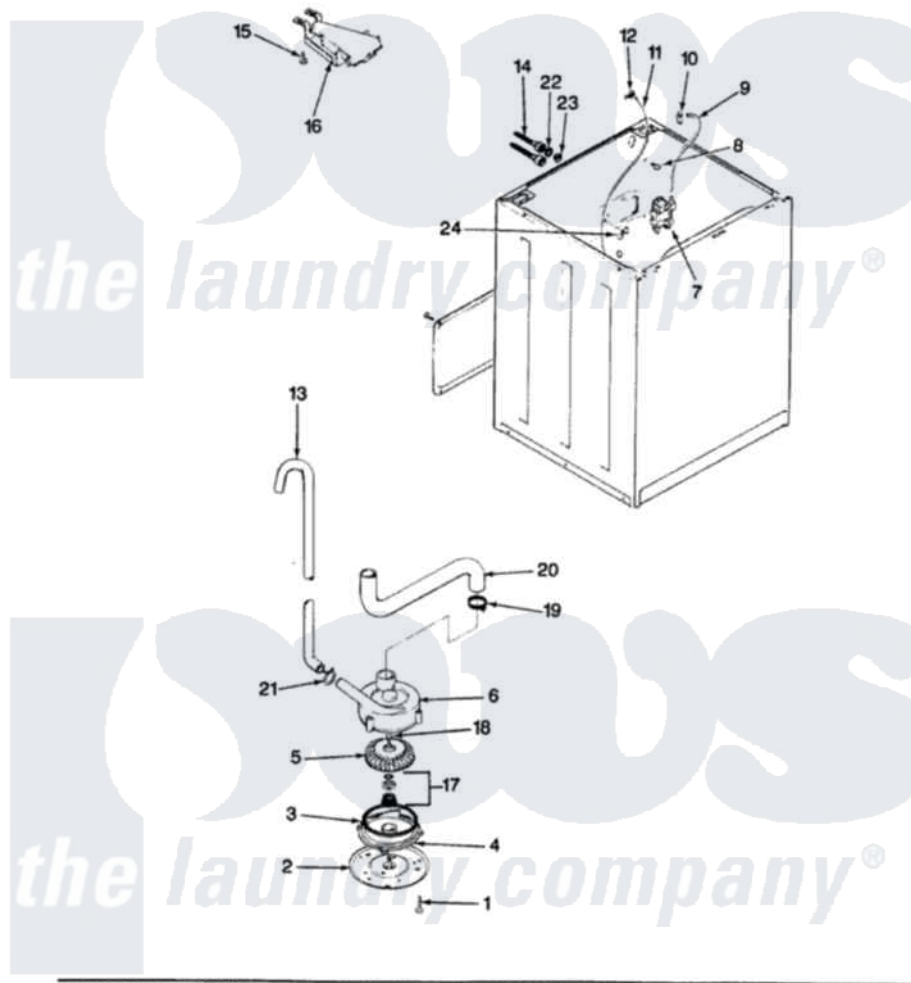

Magic Chef W20JY4SC 10 - WATER CARRYING & PUMP ASSEMBLY

SECTION: WATER CARRYING & PUMP ASSEMBLY
 MODEL: W20JN-4SC

Issue Date: 4/91

Magic Chef [Residential Magic Chef W20JY4SC Washer Parts](#) Parts Diagram 10 - WATER CARRYING & PUMP ASSEMBLY

[Click on the part number to view part](#)

Item	Original Part Number	Replaced By	Status	Part Description
1	25-7405	3196164		Screw
2	33-6035		Not Available	PLATE & PULLEY ASSY.
3	33-6032			Gasket
4	35-2058			Base, Pump
5	35-2057	35-6465		Pump Assem
6	35-2099	35-6465		Pump Assem
"	35-2056		Not Available	HOUSING, PUMP
7	25-7220			Clip, Cabinet Top
"	35-2374	35-2374N		Valve, Water
8	25-7867	596669		Clamp, Manifold
9	35-2378	12002749		Hose, Flume Kit
10	25-7867	596669		Clamp, Manifold
11	35-2261		Not Available	PAD, PRESSURE SWITCH HOSE
"	35-2322	21001748		Hose, Pressure Switch
12	33-6099			Clamp

13	33-9436	211704		Hose, Drain
14	33-7891	89503		Hose-Inlet
"	35-0874	76313		Hosefill
15	25-3092	90767		Screw, 8A X 3/8 HeX Washer Head Tapping
16	35-2051	21001760		Flume Assembly / Water Diverter
17	35-0707			Seal, Seat And "O" Ring
18	25-7894	W10001180		Screw
19	25-6069		Not Available	CORBIN CLAMP
20	35-2131		Not Available	HOSE, SUMP TO PUMP
21	25-7080	285655		Clamp, Hose
22	25-7048			Washer
23	33-7313	33-4264N		Strainer And Washer Kit
24	25-7796	596669		Clamp, Manifold