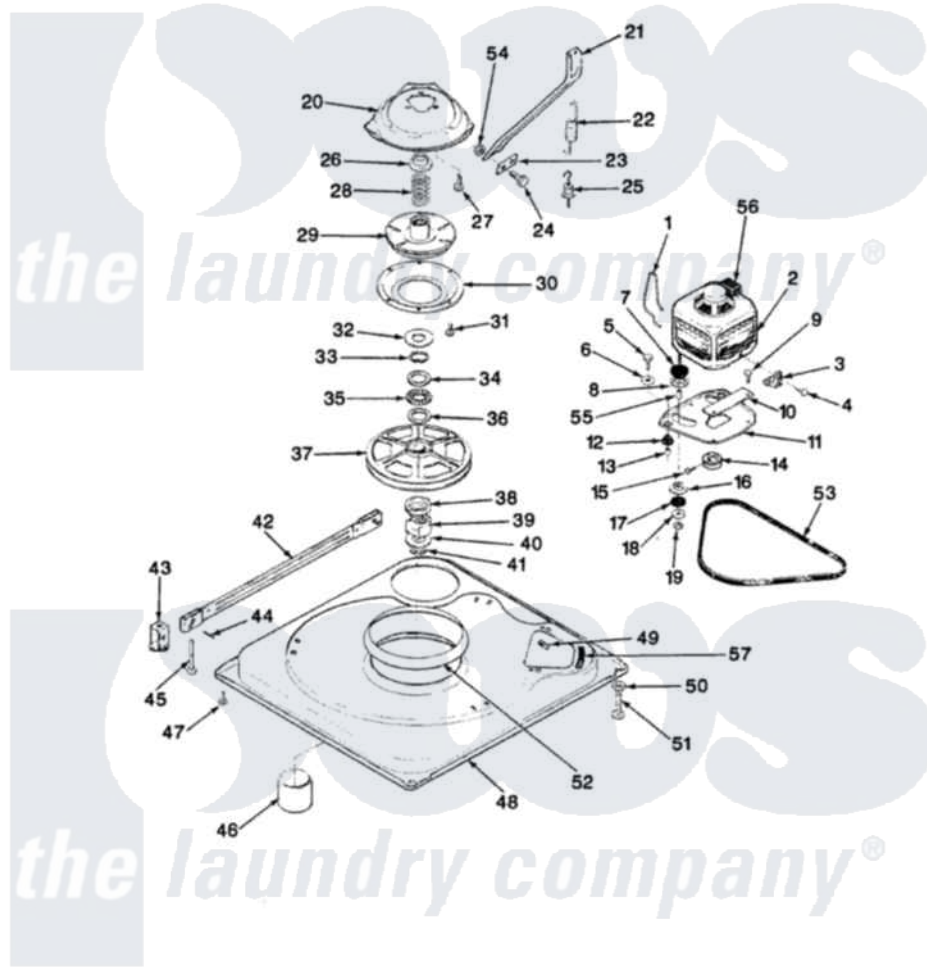

Magic Chef W20JY5 01 - BASE & DRIVE (W20JY5)

SECTION: BASE & DRIVE

MODEL: W20JH-5

Issue Date: 11/90

Magic Chef [Residential Magic Chef W20JY5 Washer Parts](#) Parts Diagram 01 - BASE & DRIVE (W20JY5)

[Click on the part number to view part](#)

Item	Original Part Number	Replaced By	Status	Part Description
1	35-0235			Spring, Motor Pivot
2	LA-2002		Not Available	MOTOR KIT
"	35-2030		Not Available	MOTOR
3	33-9945			Slide, Foot
4	25-7418	33001178		Back, Tumbler
5	25-7833	21001977		Screw
6	25-7834			Washer, Motor/Base Screw
7	33-9946			Isolator, Motor
8	33-9944	35-3570		Washer, Motor Pivot
9	25-3083	212951		Screw, No.6-32 X 1/4 Inch
10	33-9947		Not Available	DBL.PIVOT SLIDE
11	35-2810	21001783		Plate And Screw Assembly
12	33-9941	35-3646		Isolator, Motor Plate
13	25-7831			Spacer, Mounting
14	35-2124	W10143344		Pulley
15	25-7117			Set Screw