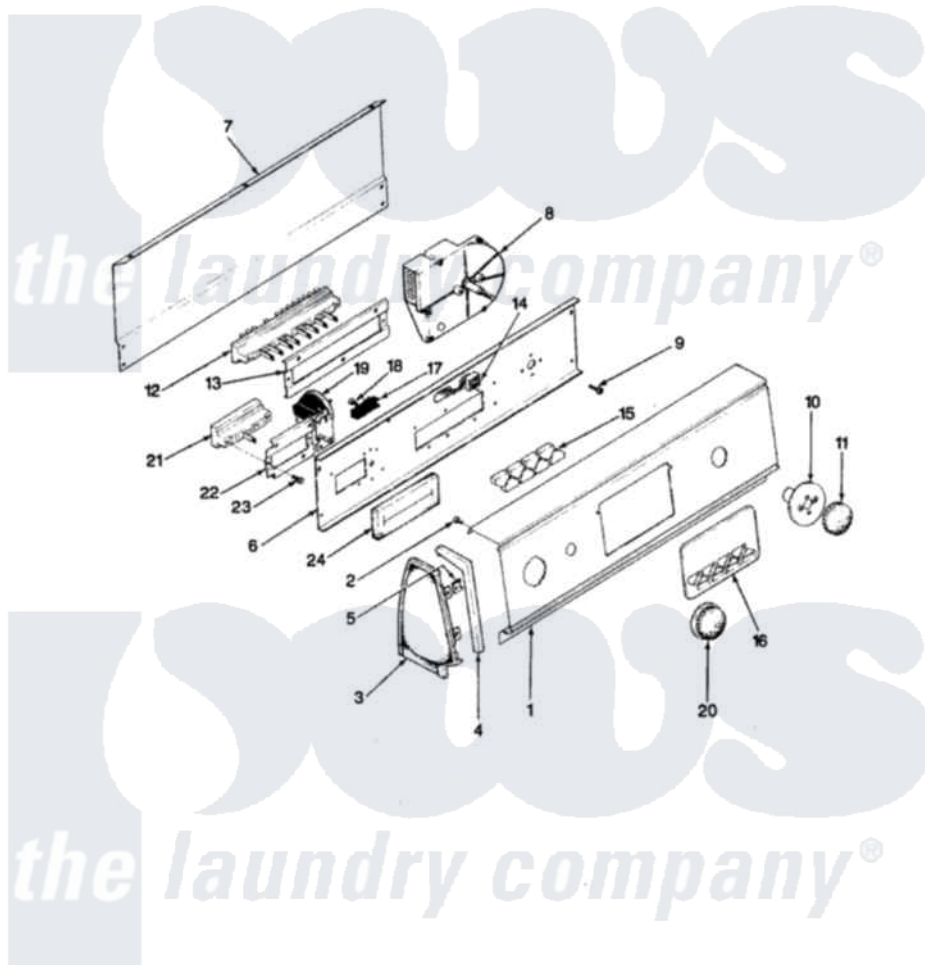

Magic Chef W20JY5 02 - CONTROL PANEL (W20JY5)

SECTION: BACKGUARD

MODEL: W20JH-5

Issue Date: 11/90

Magic Chef [Residential Magic Chef W20JY5 Washer Parts](#) Parts Diagram 02 - CONTROL PANEL (W20JY5)

[Click on the part number to view part](#)

Item	Original Part Number	Replaced By	Status	Part Description
1	35-2679		Not Available	CONTROL PANEL
2	25-7852			Speedclip, Rr Shld To End Cap
"	25-7435	33002917		Screw, No.10-16
3	25-7649	910187		Screw
"	34-9487		Not Available	PLATE, REINFORCEMENT
"	25-7435	33002917		Screw, No.10-16
"	25-7697	25-2219		Screw
"	25-7702			Speedclip, End Cap To Control Panel
"	25-7851			Speedclip, End Cap To Top
"	35-2487	21001451		Cap- End
"	25-7852			Speedclip, Rr Shld To End Cap
"	35-2488	21001452		Cap- End
4	25-7760			Screw
"	53-0277		Not Available	TRIM, END CAP (RT)