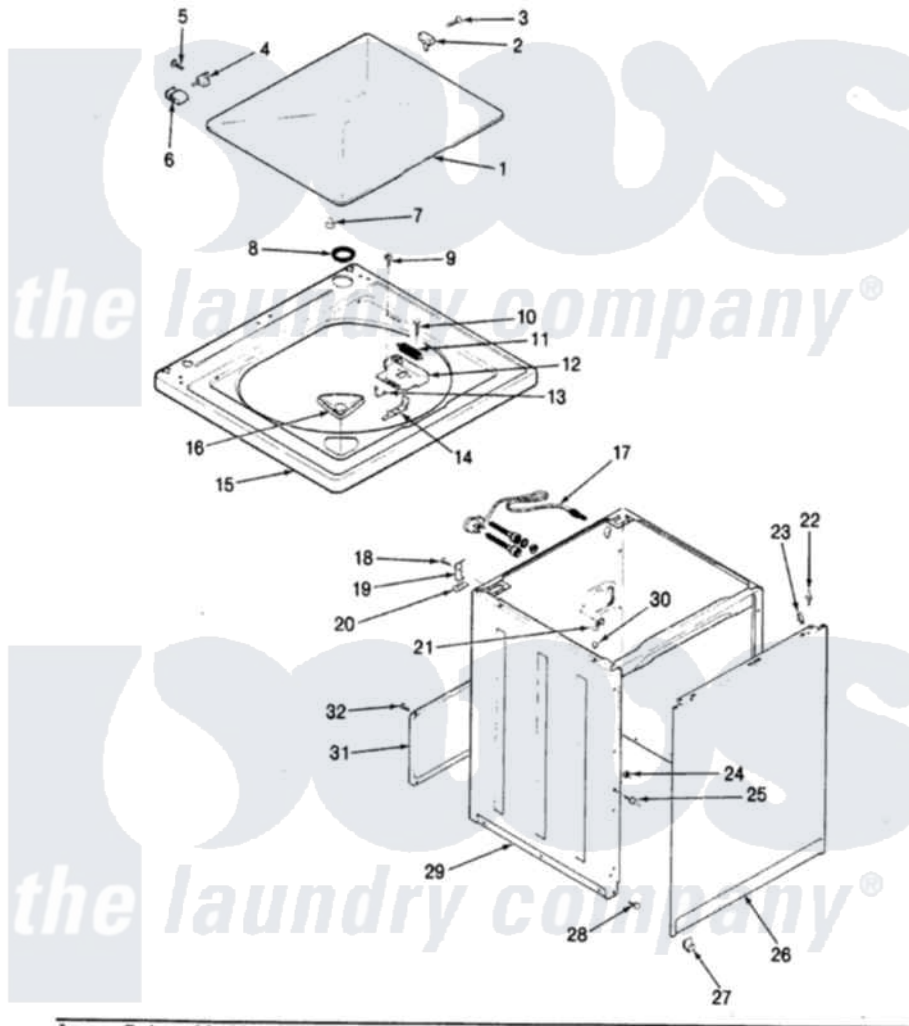

# Magic Chef W20JY5 03 - EXTERIOR (W20JY5)

SECTION: EXTERIOR  
MODEL: W20JH-5

Issue Date: 11/90

Magic Chef [Residential Magic Chef W20JY5 Washer Parts](#) Parts Diagram 03 - EXTERIOR (W20JY5)  
Click on the part number to view part

Item	Original Part Number	Replaced By	Status	Part Description
1	35-2026-25		Not Available	LID (H WHT)
2	<a href="#">25-7436</a>			Nylite Washer
"	<a href="#">43-0057</a>			Actuator, Door Switch
3	<a href="#">25-7438</a>			Screw
4	<a href="#">35-2045</a>			Pin, Hinge
5	<a href="#">25-7893</a>			Screw
6	<a href="#">35-2044</a>			Hinge, Lid
7	<a href="#">35-0581</a>			Bumper, Door
8	<a href="#">35-2063</a>			Bushing, Insulator
9	25-7463	<a href="#">7101P012-60</a>		Screw
10	25-7437	<a href="#">40040701</a>		Screw, Tapping No.6b-20
11	33-9064	<a href="#">12001187</a>		Kit, Lid Switch Assembly
"	33-8911	<a href="#">12001187</a>		Kit, Lid Switch Assembly
12	33-8289	<a href="#">12001187</a>		Kit, Lid Switch Assembly
13	<a href="#">25-7878</a>			Clip
14	33-9063	<a href="#">12001187</a>		Kit, Lid Switch Assembly

15	35-2739-25		Not Available	TOP, CABINET (HARV.WT)
16	33-9906	<a href="#">21001167</a>		Dispenser, Bleach
17	35-0680		Not Available	CORD, POWER
18	<a href="#">25-7893</a>			Screw
19	33-7450	<a href="#">35-2846</a>		Hinge, Cabinet Top
20	<a href="#">33-0930</a>			Pad, Top Hinge
21	<a href="#">33-6099</a>			Clamp
22	<a href="#">53-0643</a>			Pin, Locator
23	<a href="#">34-9701</a>			Guide, Cabinet
24	25-0224	<a href="#">3400029</a>		Nut, Adapter Plate
25	<a href="#">53-0643</a>			Pin, Locator
26	35-2084-25		Not Available	PANEL, FRONT
27	<a href="#">53-0120</a>			Clip, Front Panel
28	<a href="#">33-2653</a>			Bumper, Cabinet
29	35-2106-25		Not Available	CABINET ASSY. (HW)
30	<a href="#">33-2653</a>			Bumper, Cabinet
31	35-2108	<a href="#">21001871</a>		Cabinet
32	25-7733	<a href="#">681414</a>		Screw, 10AB X 1/2