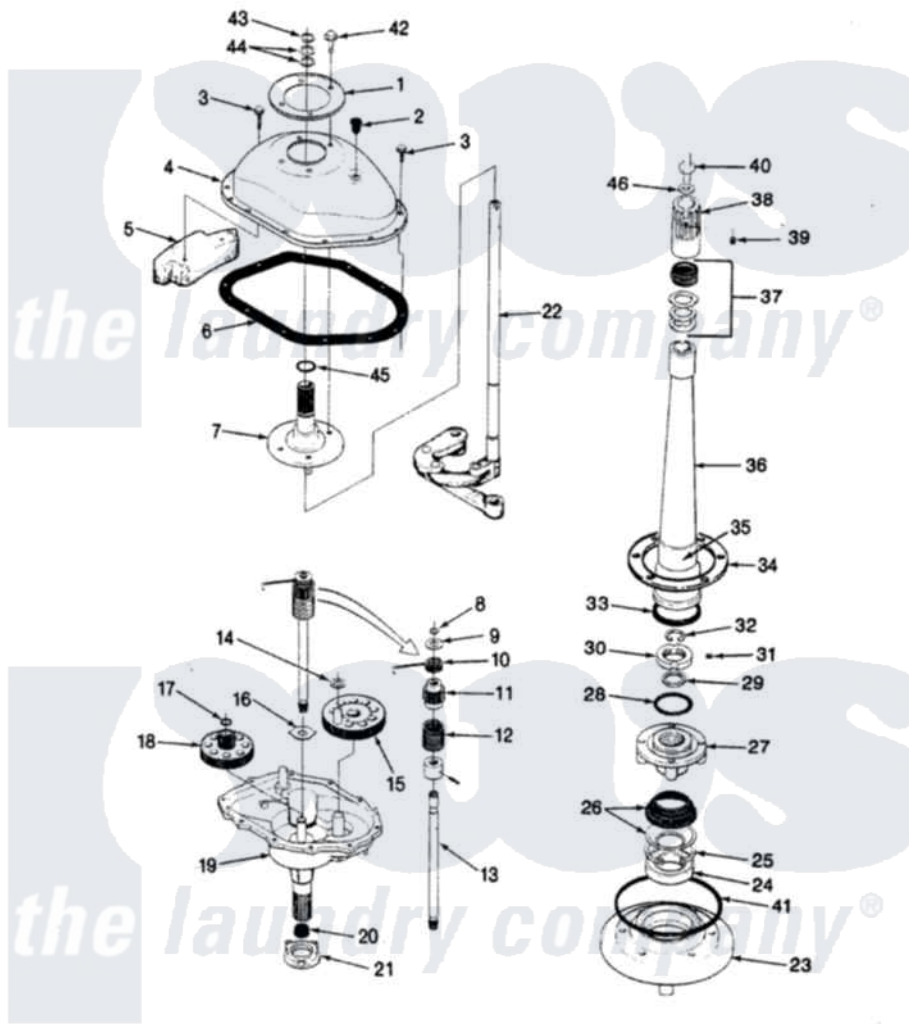

# Magic Chef W20JY5 04 - TRANSMISSION & RELATED PARTS (W20JY5)

SECTION: TRANSMISSION & RELATED PARTS

MODEL: W20JH-5

Issue Date: 11/90

Magic Chef Residential Magic Chef W20JY5 Washer Parts Diagram 04 - TRANSMISSION & RELATED PARTS (W20JY5)

[Click on the part number to view part](#)

Item	Original Part Number	Replaced By	Status	Part Description
1	33-9893	<a href="#">33-7187</a>		Covr Reinforcmt
2	33-9373		Not Available	OIL FILL PLUG
3	<a href="#">25-7916</a>			Bolt
4	<a href="#">33-4286N</a>			Transmission Cover Kit
5	35-2130		Not Available	COUNTER WEIGHT
6	35-1030		Not Available	GASKET, TRANSMISSION HOUSING
7	33-8763	<a href="#">33-4286N</a>		Transmission Cover Kit
8	<a href="#">25-7847</a>			Ring, Retaining
9	25-7416		Not Available	WASHER, FLAT
10	33-6114	<a href="#">33-6463</a>		Spring
11	<a href="#">35-2001</a>			Pinion, Drive
12	33-3195		Not Available	SPRING
13	35-2116		Not Available	DRIVE SHAFT & HUB ASSY
"	<a href="#">LA-2005</a>			Clutch Assembly Kit
14	<a href="#">25-7091</a>			Thrust Washer