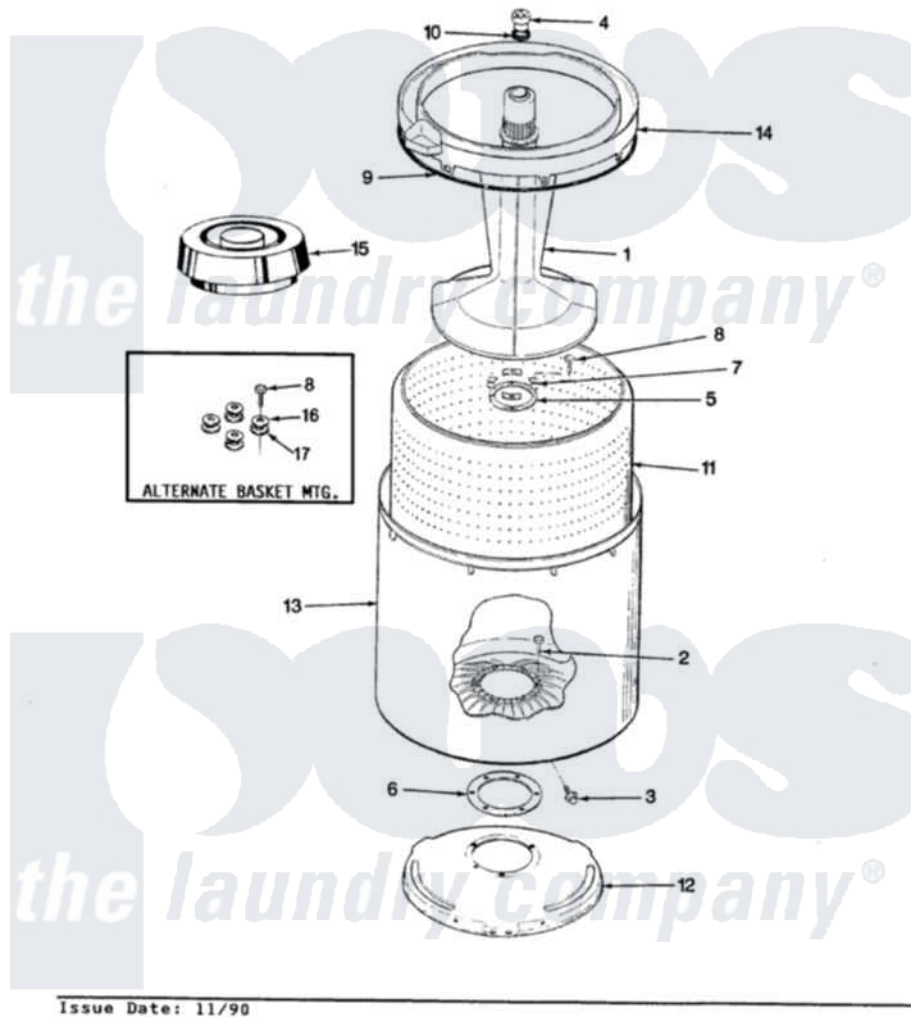

# Magic Chef W20JY5 05 - TUB (W20JY5)

SECTION: TUB  
MODEL: W20JH-5

Issue Date: 11/90

Magic Chef [Residential Magic Chef W20JY5 Washer Parts](#) Parts Diagram 05 - TUB (W20JY5)

[Click on the part number to view part](#)

Item	Original Part Number	Replaced By	Status	Part Description
1	35-2456	<a href="#">33-4352</a>		Agitator
2	35-2062	<a href="#">21001063</a>		Screw, Shoulder
3	25-7914	<a href="#">22002933</a>		Screw
4	<a href="#">33-6241</a>			Cap
5	<a href="#">33-8959</a>			Gasket
6	<a href="#">35-2061</a>			Gasket, Tub To Housing
7	33-8799		Not Available	REINF PLATE
8	25-7783	<a href="#">4356852</a>		Screw
9	<a href="#">35-2328</a>			Seal, Tub Top
10	<a href="#">25-7330</a>			Rubber Washer
11	35-2508		Not Available	BASKET WHITE
12	35-2529		Not Available	TUB SUPPORT
13	<a href="#">35-2038</a>			Tub
14	35-2262		Not Available	SHIELD, TUB TOP
"	35-2034		Not Available	TOP, TUB
15	<a href="#">35-2550</a>			Dispenser, Rinse