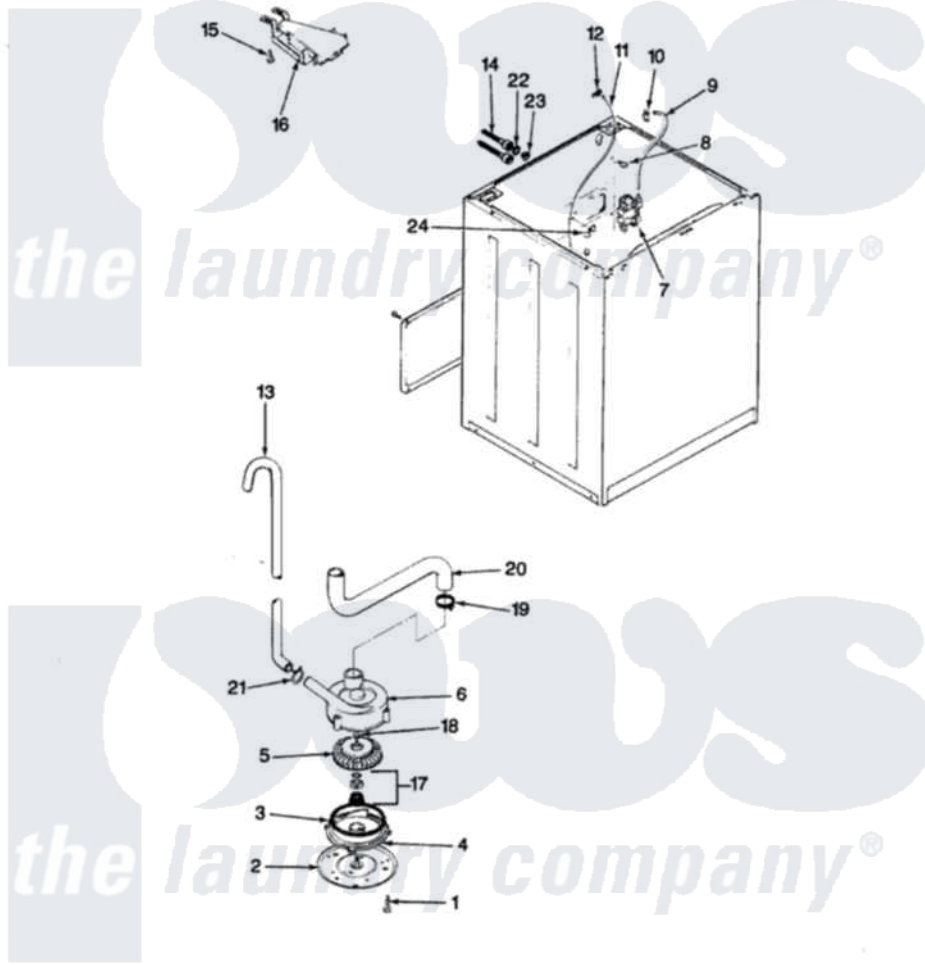

Magic Chef W20JY5 06 - WATER CARRYING & PUMP ASSY. (W20JY5)

SECTION: WATER CARRYING & PUMP ASSEMBLY
 MODEL: W20JH-5

Issue Date: 11/90

Magic Chef [Residential Magic Chef W20JY5 Washer Parts Diagram 06 - WATER CARRYING & PUMP ASSY. \(W20JY5\)](#)

[Click on the part number to view part](#)

Item	Original Part Number	Replaced By	Status	Part Description
1	25-7405	3196164		Screw
2	33-6035		Not Available	PLATE & PULLEY ASSY.
3	33-6032			Gasket
4	35-2058			Base, Pump
5	35-2057	35-6465		Pump Assem
6	35-2099	35-6465		Pump Assem
"	35-2056		Not Available	HOUSING, PUMP
7	25-7220			Clip, Cabinet Top
"	35-2376	35-2374N		Valve, Water
8	25-7867	596669		Clamp, Manifold
9	35-2378	12002749		Hose, Flume Kit
10	25-7867	596669		Clamp, Manifold
11	35-2261		Not Available	PAD, PRESSURE SWITCH HOSE
"	35-2321	21001748		Hose, Pressure Switch
12	33-6099			Clamp

13	33-9436	211704		Hose, Drain
14	33-7046	89503		Hose-Inlet
"	35-0873	76313		Hosefill
15	25-3092	90767		Screw, 8A X 3/8 HeX Washer Head Tapping
16	35-2051	21001760		Flume Assembly / Water Diverter
17	35-0707			Seal, Seat And "O" Ring
18	25-7894	W10001180		Screw
19	25-6069		Not Available	CORBIN CLAMP
20	35-2131		Not Available	HOSE, SUMP TO PUMP
21	25-7796	596669		Clamp, Manifold
22	25-7048			Washer
23	33-7313	33-4264N		Strainer And Washer Kit
24	LA-2008			Water Seal And Gasket Kit
"	25-7796	596669		Clamp, Manifold