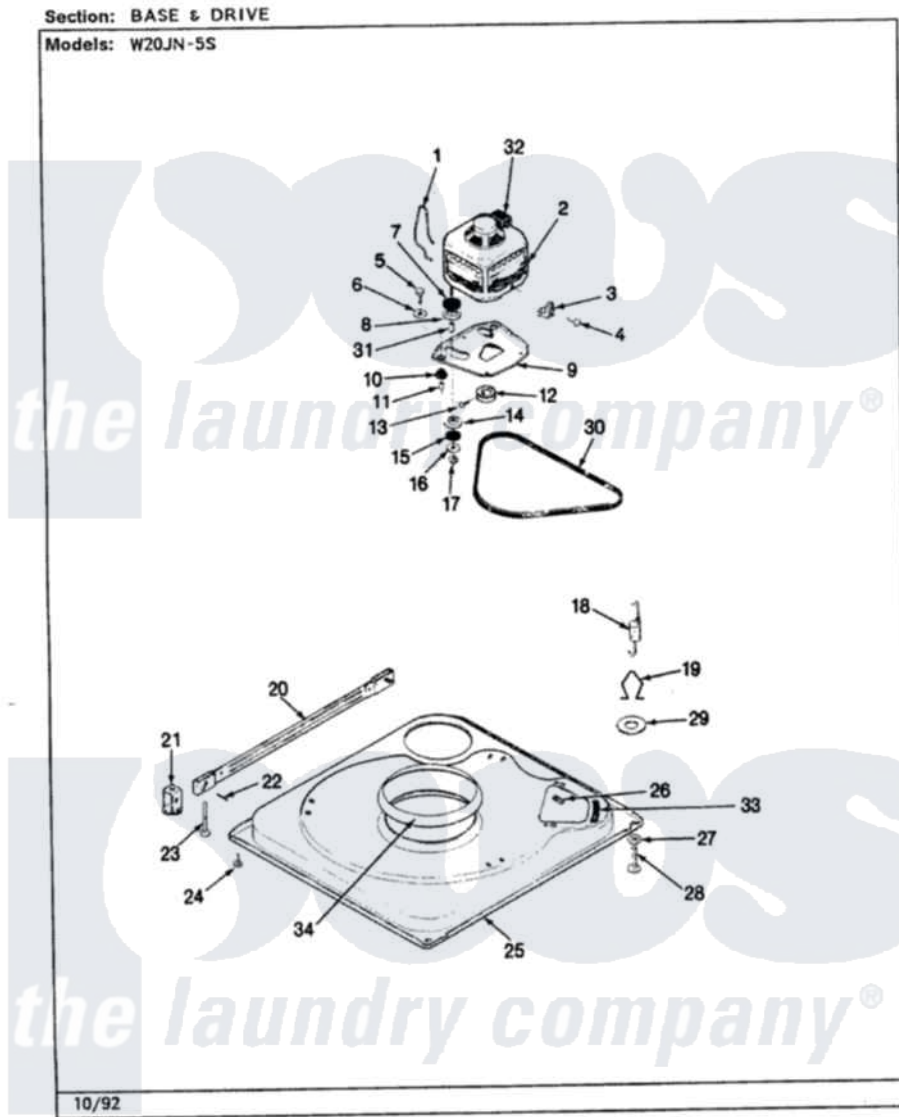

Magic Chef W20JY5S 01 - BASE & DRIVE (REV. A-E)

Magic Chef [Residential Magic Chef W20JY5S Washer Parts](#) Parts Diagram 01 - BASE & DRIVE (REV. A-E)
Click on the part number to view part

Item	Original Part Number	Replaced By	Status	Part Description
1	35-0235			Spring, Motor Pivot
2	LA-2002		Not Available	MOTOR KIT
"	35-2030		Not Available	MOTOR
3	33-9945			Slide, Foot
4	25-7418	33001178		Back, Tumbler
5	25-7833	21001977		Screw
6	25-7834			Washer, Motor/Base Screw
7	33-9946			Isolator, Motor
8	33-9944	35-3570		Washer, Motor Pivot
9	35-2810	21001783		Plate And Screw Assembly
10	33-9941	35-3646		Isolator, Motor Plate
11	25-7831			Spacer, Mounting
12	35-2124	W10143344		Pulley
13	25-7117			Set Screw
14	33-9943	35-3571		Slide, Motor Pivot
15	33-9967			Washer, Motor Isolator

16	25-7047		Washer, Flat
17	25-7325	Y707702	Locknut
18	35-2681		Not Available
"	35-3658		SPRING, SUSPENSION
			Spring, Suspension
19	35-2976		Not Available
			HOOK, SUSPENSION SPRING
20	35-2049	21001881	Bar, Stabilizer
21	35-2046		Bracket, Stabilizer
22	35-2052		Pin, Stabilizer
23	35-2050	22004469	Leg And Foot Self Stabalizing
24	25-7828	489483	Screw 10-32 X 1/2
"	35-3020	22004469	Leg And Foot Self Stabalizing
25	35-2984		Not Available
			BASE
26	25-7838	25-7845	Speednut, Motor
27	25-7915		Hex Nut
28	35-0837	25001119	Foot And Pad Assembly
"	35-0772	25001119	Foot And Pad Assembly
29	Y25-7951		Washer, Suspension Hook
30	35-2320	21352320	Belt, Drive
31	25-7830		Spacer
32	33-9765		Switch, Motor
33	35-2065		Pad, Motor Plate
34	35-2357	21002026	Snubber