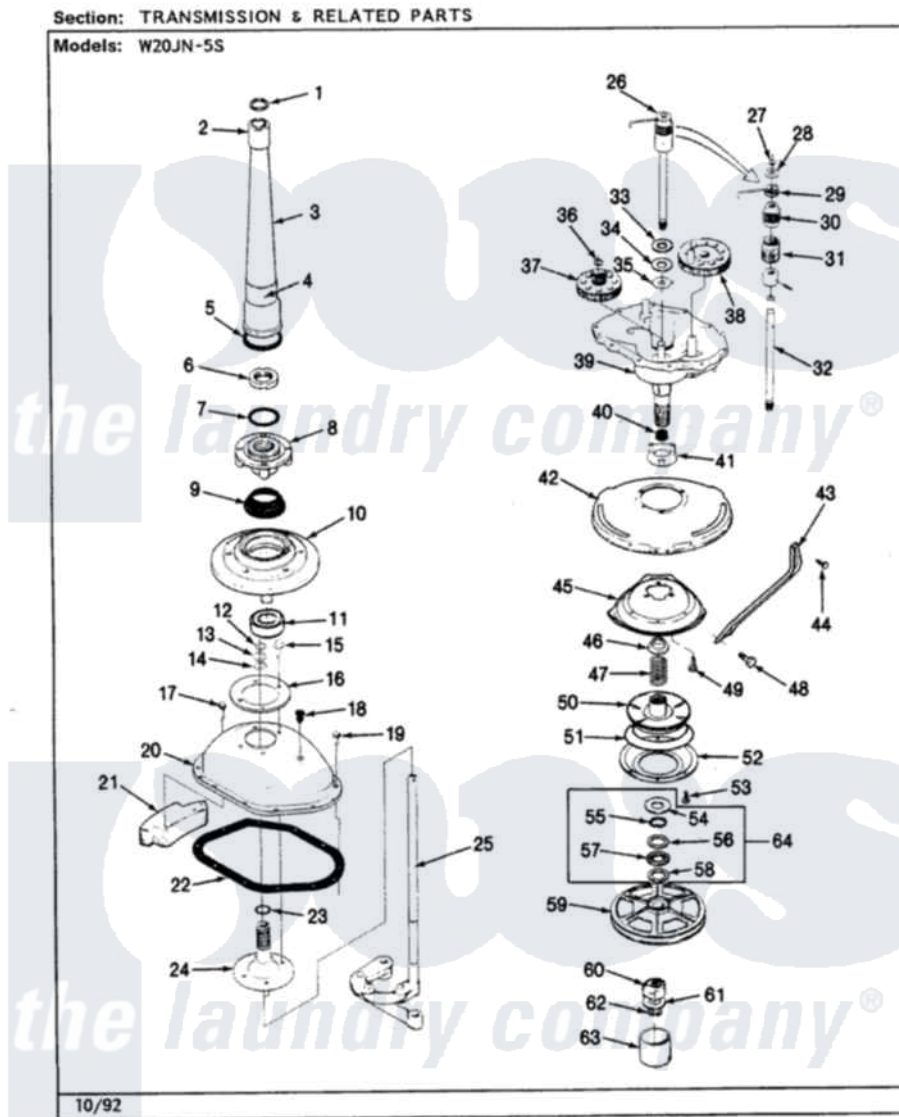

Magic Chef W20JY5S 02 - TRANSMISSION (REV. A-E)

Magic Chef [Residential Magic Chef W20JY5S Washer Parts](#) Parts Diagram 02 - TRANSMISSION (REV. A-E)
Click on the part number to view part

Item	Original Part Number	Replaced By	Status	Part Description
1	25-7941			"O" Ring, Agr Drive Shaft
2	35-2835	21001066		Bearing, Centerpost
3	35-2792	21001401		Center Pos
4	33-6790			Bearing, Agitator
"	35-2983		Not Available	CENTERPOST ASSY.
5	35-2906			Seal, Centerpost Bottom
6	35-2791			Nut, Spin Tube
7	25-7938			"O" Ring, Basket Drive Hub
8	35-3647	W10219156		Tub Seal
"	35-2715		Not Available	BASKET DRIVE HUB ASSY
9	35-2974			Tub Seal/Hub Assembly
10	35-2716	12001561		Bearing And Seal Housing Assembly
11	35-2972	12001561		Bearing And Seal Housing Assembly
"	35-2205			Bearing, Spin
12	25-7940		Not Available	RING, RETAINING (AG.